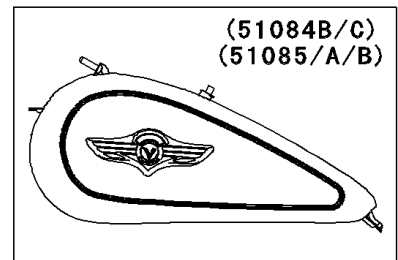

2007 Vulcan 1500 Classic PARTS DIAGRAM

Fuel Tank(7/7)

F2410

(51084B/C)	Titanium/Blue
(51085/A)	Red/White
(51085B)	Ebony

WOD

WD

2007 Vulcan 1500 Classic PARTS LIST

Fuel Tank(7/7)

ITEM NAME	PART NUMBER	QUANTITY
GASKET,FUEL GAUGE (Ref # 11061)	11061-0279	1
COVER,FUEL GAUGE (Ref # 14090)	14090-1624	1
COVER,METER (Ref # 14091)	14091-1208	1
COVER,METER,FR (Ref # 14091A)	14091-1301	1
CAP-TANK,FUEL (Ref # 51049)	51049-0003	1
GAUGE,FUEL (Ref # 52005)	52005-0034	1
SCREW,6X12 (Ref # 92009)	92009-1877	2
NUT,CAP,8MM,BLACK (Ref # 92015)	92015-1174	1
WASHER,8X26X2.3 (Ref # 92022)	92022-1345	1
WASHER,6.2X11X1.5 (Ref # 92022A)	92022-183	1
WASHER,5.1X10X1.0 (Ref # 92022B)	92022-1977	2
COLLAR,L=19.3 (Ref # 92027)	92027-1780	1
RING-O,ID=9 (Ref # 92055)	92055-1552	2
DAMPER,FUEL TANK (Ref # 92075)	92075-125	2
DAMPER (Ref # 92075A)	92075-1736	2
SEAL,FUEL TANK CAP (Ref # 92093)	92093-1030	1
BOLT,SOCKET,6X10 (Ref # 92151)	92151-1449	1
DAMPER (Ref # 92160)	92160-1162	2
DAMPER,FUEL TANK (Ref # 92160A)	92160-1907	2
TUBE,DRAIN (Ref # 92191)	92191-1272	1
BOLT-FLANGED,5X12 (Ref # 130)	130G0512	4
BOLT-FLANGED,8X30 (Ref # 130A)	130H0830	1
SCREW-PAN-CROS,5X10 (Ref # 220)	220D0510	2
TUBE-RUBBER,7X10X860 (Ref # 702)	702A07860	1
TANK-COMP-FUEL,EBONY (Ref # 51001)	51001-0151-H8	1
TANK-COMP-FUEL,EBONY (Ref # 51084A)	51084-5307-H8	1
CLAMP,TUBE (Ref # 92037)	92037-147	2
CLAMP,TUBE (Ref # 92037)	92037-147	3
TUBE,5X10X650 (Ref # 92191A)	92191-1529	1