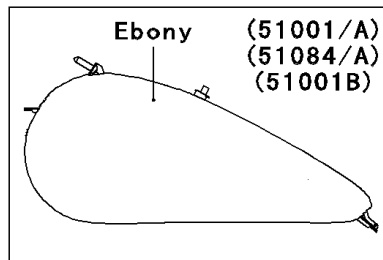

2007 Vulcan 1500 Classic PARTS DIAGRAM

Fuel Tank(7/7)

F2410

(51084B/C)	Titanium/Blue
(51085/A)	Red/White
(51085B)	Ebony

WOD

WD

2007 Vulcan 1500 Classic PARTS LIST

Fuel Tank(7/7)

ITEM NAME	PART NUMBER	QUANTITY
GASKET,FUEL GAUGE (Ref # 11061)	11061-0279	1
COVER,FUEL GAUGE (Ref # 14090)	14090-1624	1
COVER,METER (Ref # 14091)	14091-1208	1
COVER,METER,FR (Ref # 14091A)	14091-1301	1
CAP-TANK,FUEL (Ref # 51049)	51049-0003	1
GAUGE,FUEL (Ref # 52005)	52005-0034	1
SCREW,6X12 (Ref # 92009)	92009-1877	2
NUT,CAP,8MM,BLACK (Ref # 92015)	92015-1174	1
WASHER,8X26X2.3 (Ref # 92022)	92022-1345	1
WASHER,6.2X11X1.5 (Ref # 92022A)	92022-183	1
WASHER,5.1X10X1.0 (Ref # 92022B)	92022-1977	2
COLLAR,L=19.3 (Ref # 92027)	92027-1780	1
RING-O,ID=9 (Ref # 92055)	92055-1552	2
DAMPER,FUEL TANK (Ref # 92075)	92075-125	2
DAMPER (Ref # 92075A)	92075-1736	2
SEAL,FUEL TANK CAP (Ref # 92093)	92093-1030	1
BOLT,SOCKET,6X10 (Ref # 92151)	92151-1449	1
DAMPER (Ref # 92160)	92160-1162	2
DAMPER,FUEL TANK (Ref # 92160A)	92160-1907	2
TUBE,DRAIN (Ref # 92191)	92191-1272	1
BOLT-FLANGED,5X12 (Ref # 130)	130G0512	4
BOLT-FLANGED,8X30 (Ref # 130A)	130H0830	1
SCREW-PAN-CROS,5X10 (Ref # 220)	220D0510	2
TUBE-RUBBER,7X10X860 (Ref # 702)	702A07860	1
TANK-COMP-FUEL,EBONY (Ref # 51001)	51001-0151-H8	1
TANK-COMP-FUEL,EBONY (Ref # 51084A)	51084-5307-H8	1
CLAMP,TUBE (Ref # 92037)	92037-147	2
CLAMP,TUBE (Ref # 92037)	92037-147	3
TUBE,5X10X650 (Ref # 92191A)	92191-1529	1