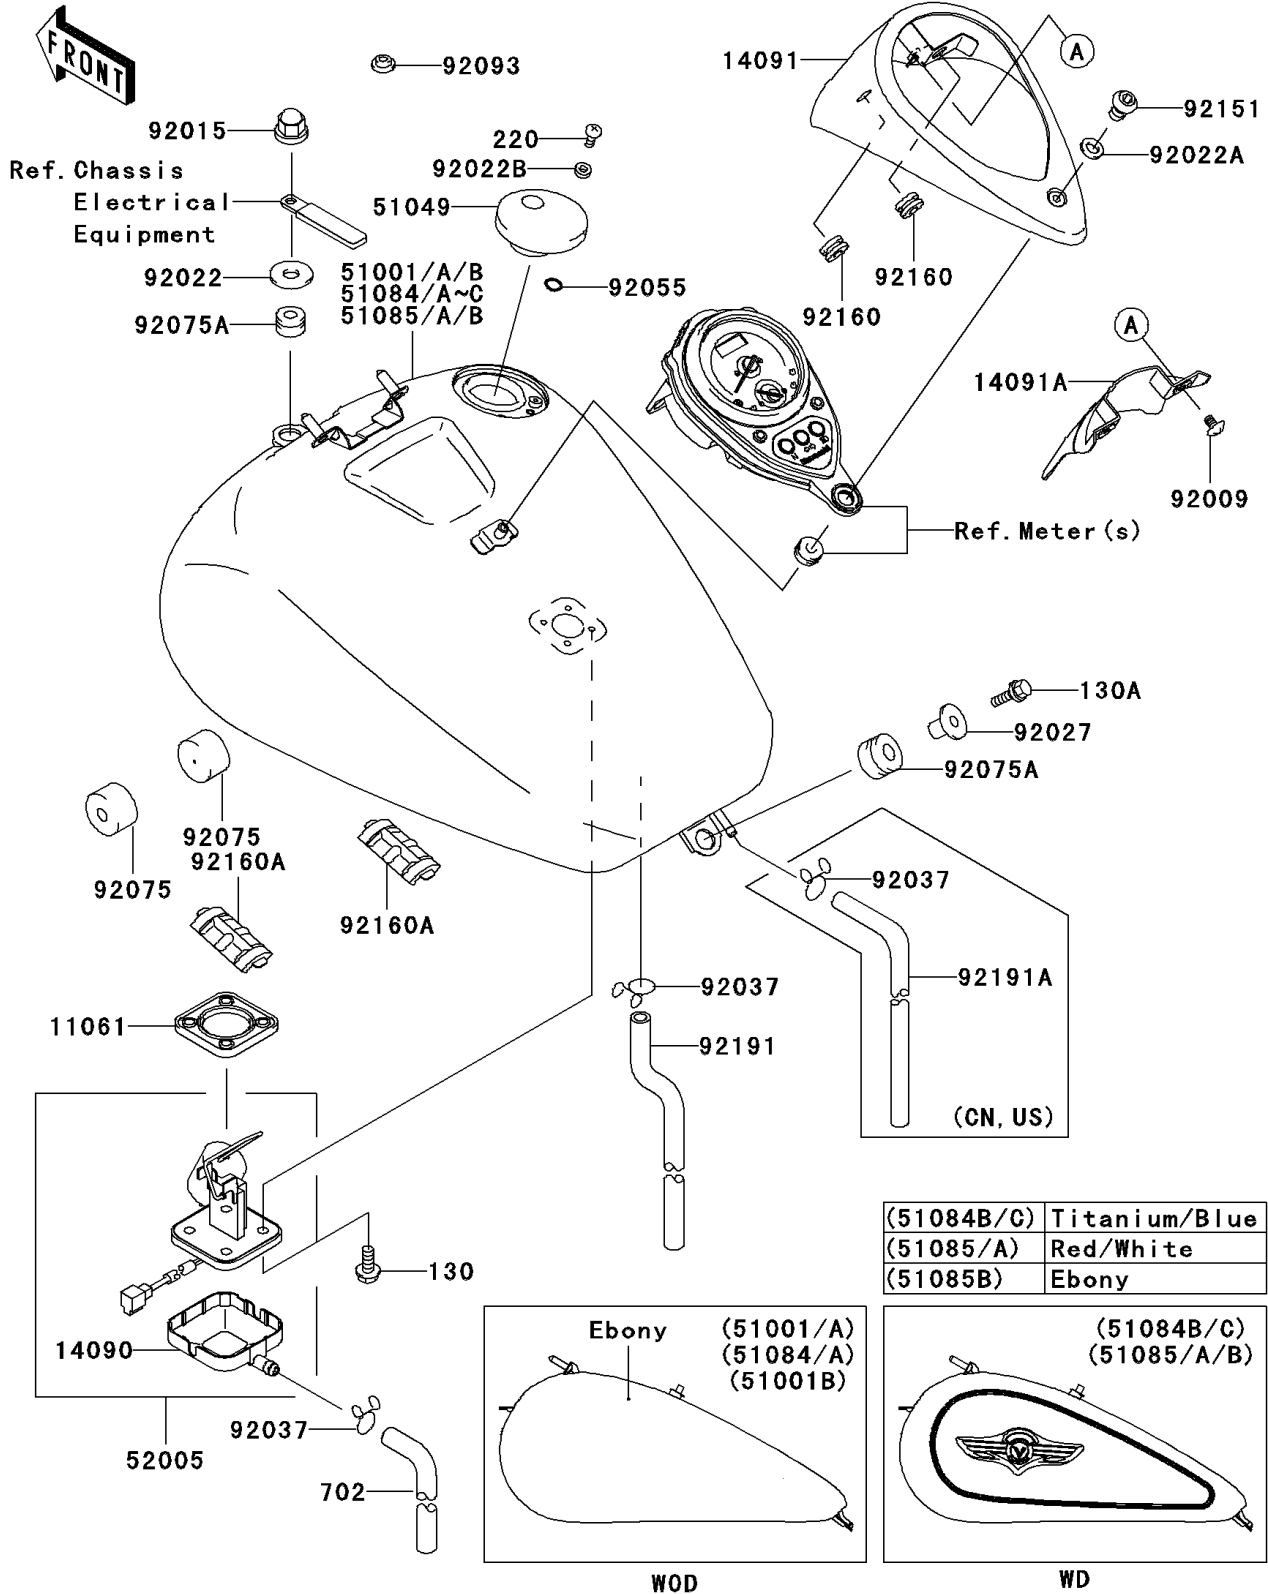

2007 Vulcan 1500 Classic PARTS DIAGRAM

Fuel Tank(7/7)

F2410

(51084B/C)	Titanium/Blue
(51085/A)	Red/White
(51085B)	Ebony

WOD

WD

2007 Vulcan 1500 Classic PARTS LIST

Fuel Tank(7/7)

ITEM NAME	PART NUMBER	QUANTITY
GASKET,FUEL GAUGE (Ref # 11061)	11061-0279	1
COVER,FUEL GAUGE (Ref # 14090)	14090-1624	1
COVER,METER (Ref # 14091)	14091-1208	1
COVER,METER,FR (Ref # 14091A)	14091-1301	1
CAP-TANK,FUEL (Ref # 51049)	51049-0003	1
GAUGE,FUEL (Ref # 52005)	52005-0034	1
SCREW,6X12 (Ref # 92009)	92009-1877	2
NUT,CAP,8MM,BLACK (Ref # 92015)	92015-1174	1
WASHER,8X26X2.3 (Ref # 92022)	92022-1345	1
WASHER,6.2X11X1.5 (Ref # 92022A)	92022-183	1
WASHER,5.1X10X1.0 (Ref # 92022B)	92022-1977	2
COLLAR,L=19.3 (Ref # 92027)	92027-1780	1
RING-O,ID=9 (Ref # 92055)	92055-1552	2
DAMPER,FUEL TANK (Ref # 92075)	92075-125	2
DAMPER (Ref # 92075A)	92075-1736	2
SEAL,FUEL TANK CAP (Ref # 92093)	92093-1030	1
BOLT,SOCKET,6X10 (Ref # 92151)	92151-1449	1
DAMPER (Ref # 92160)	92160-1162	2
DAMPER,FUEL TANK (Ref # 92160A)	92160-1907	2
TUBE,DRAIN (Ref # 92191)	92191-1272	1
BOLT-FLANGED,5X12 (Ref # 130)	130G0512	4
BOLT-FLANGED,8X30 (Ref # 130A)	130H0830	1
SCREW-PAN-CROS,5X10 (Ref # 220)	220D0510	2
TUBE-RUBBER,7X10X860 (Ref # 702)	702A07860	1
TANK-COMP-FUEL,EBONY (Ref # 51001)	51001-0151-H8	1
TANK-COMP-FUEL,EBONY (Ref # 51084A)	51084-5307-H8	1
CLAMP,TUBE (Ref # 92037)	92037-147	2
CLAMP,TUBE (Ref # 92037)	92037-147	3
TUBE,5X10X650 (Ref # 92191A)	92191-1529	1