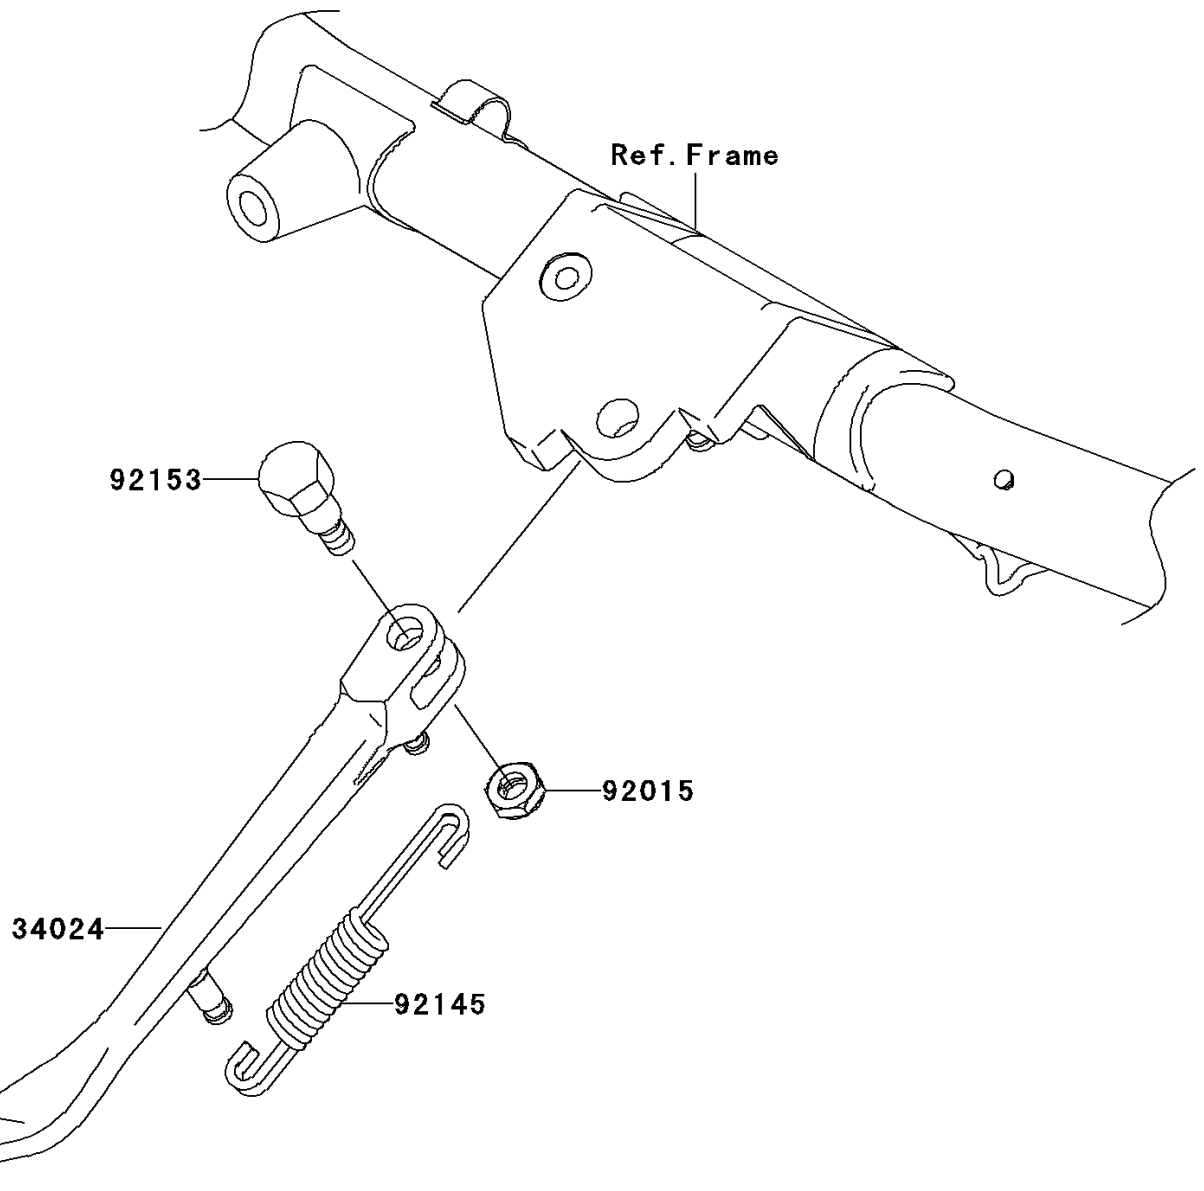

2007 Vulcan 1500 Classic PARTS DIAGRAM

Stand(s)

F2190

2007 Vulcan 1500 Classic PARTS LIST

Stand(s)

ITEM NAME	PART NUMBER	QUANTITY
STAND-SIDE (Ref # 34024)	34024-0014	1
NUT,LOCK,10MM,BLACK (Ref # 92015)	92015-1188	1
SPRING,SIDE STAND (Ref # 92145)	92145-0083	1
BOLT,SIDE STAND,10MM (Ref # 92153)	92153-1416	1