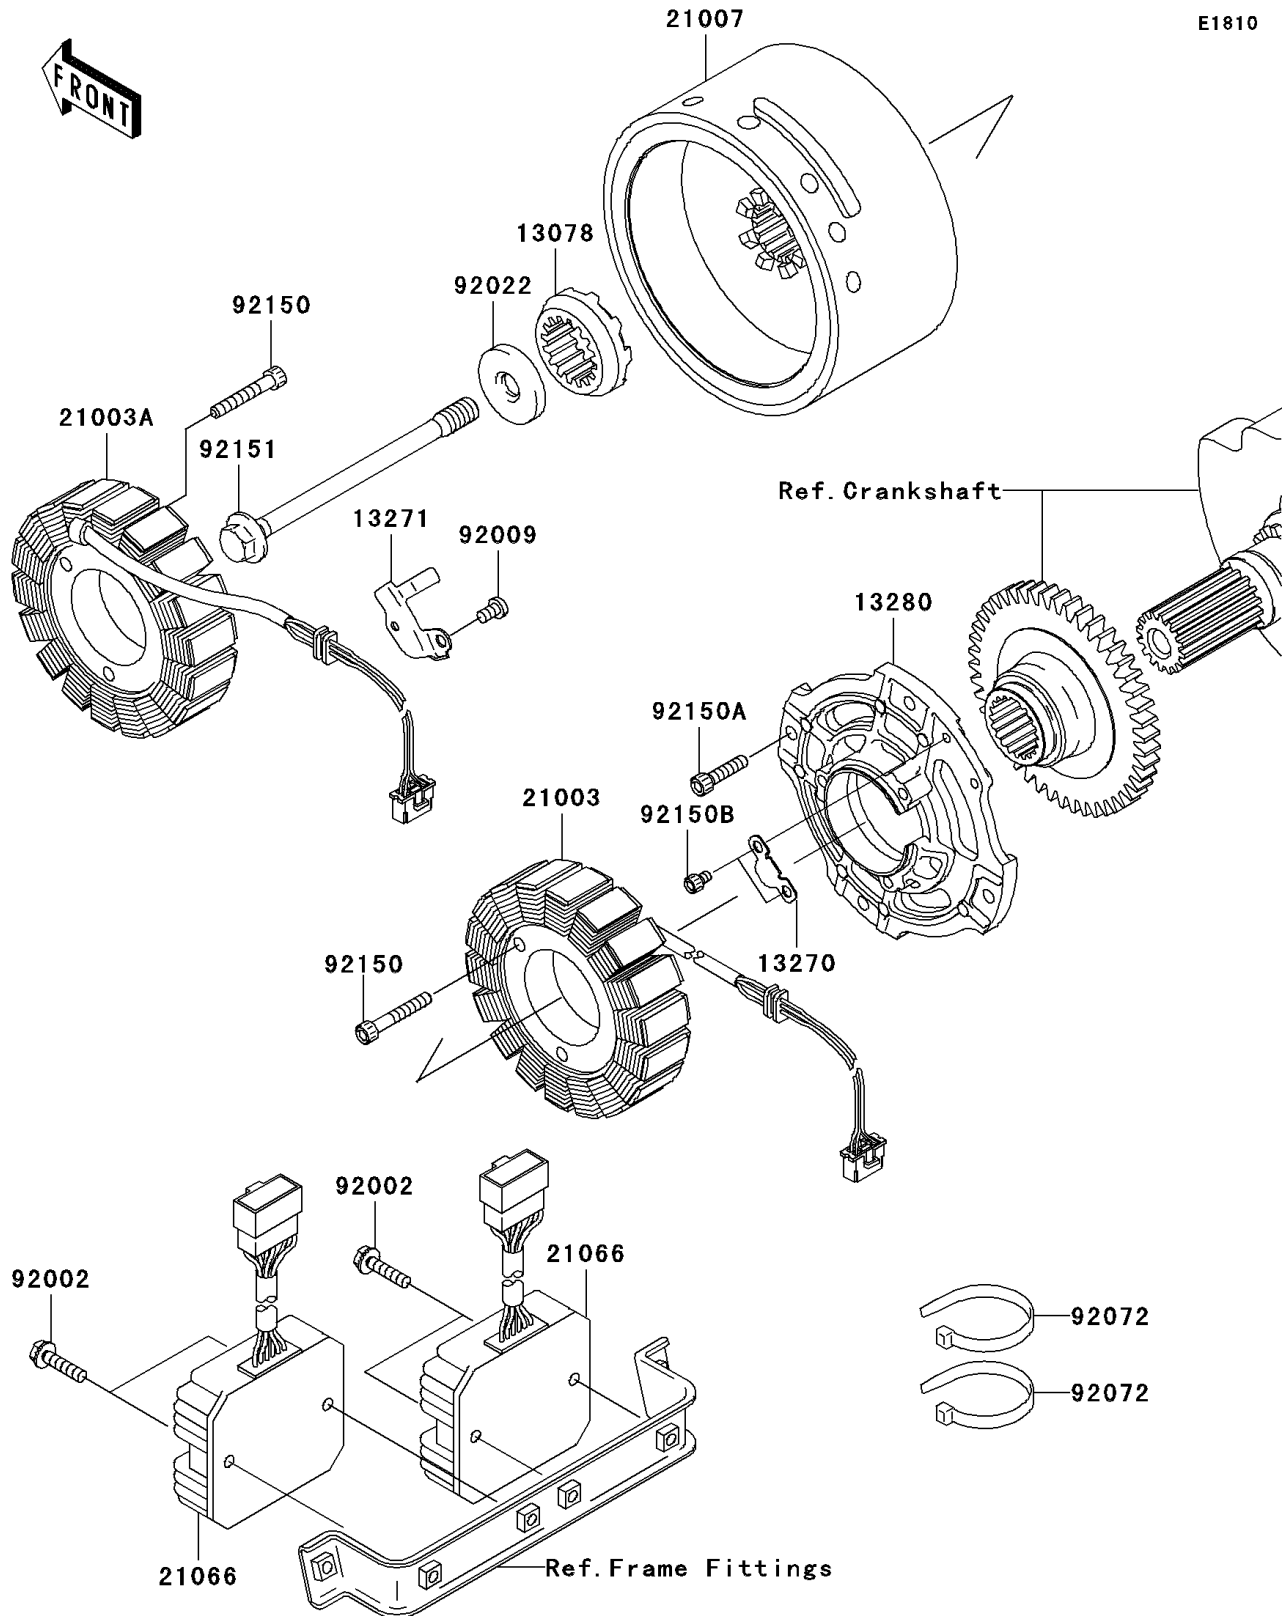

2007 Vulcan 1500 Classic PARTS DIAGRAM

Generator

E1810

2007 Vulcan 1500 Classic PARTS LIST

Generator

ITEM NAME	PART NUMBER	QUANTITY
RATCHET (Ref # 13078)	13078-1066	1
PLATE (Ref # 13270)	13270-1925	1
PLATE (Ref # 13271)	13271-1325	1
HOLDER (Ref # 13280)	13280-1069	1
STATOR,INNER (Ref # 21003)	21003-0007	1
STATOR,OUTER (Ref # 21003A)	21003-0008	1
ROTOR (Ref # 21007)	21007-1369	1
REGULATOR-VOLTAGE (Ref # 21066)	21066-1106	2
BOLT,FLANGED,6X25 (Ref # 92002)	92002-1086	4
SCREW (Ref # 92009)	92009-1768	1
WASHER,12X40X6 (Ref # 92022)	92022-1904	1
BAND,L=202 (Ref # 92072)	92072-1195	2
BOLT,SOCKET,6X35 (Ref # 92150)	92150-1484	6
BOLT,SOCKET,6X22 (Ref # 92150A)	92150-1654	4
BOLT,5X8 (Ref # 92150B)	92150-1955	2
BOLT,12X120 (Ref # 92151)	92151-1386	1