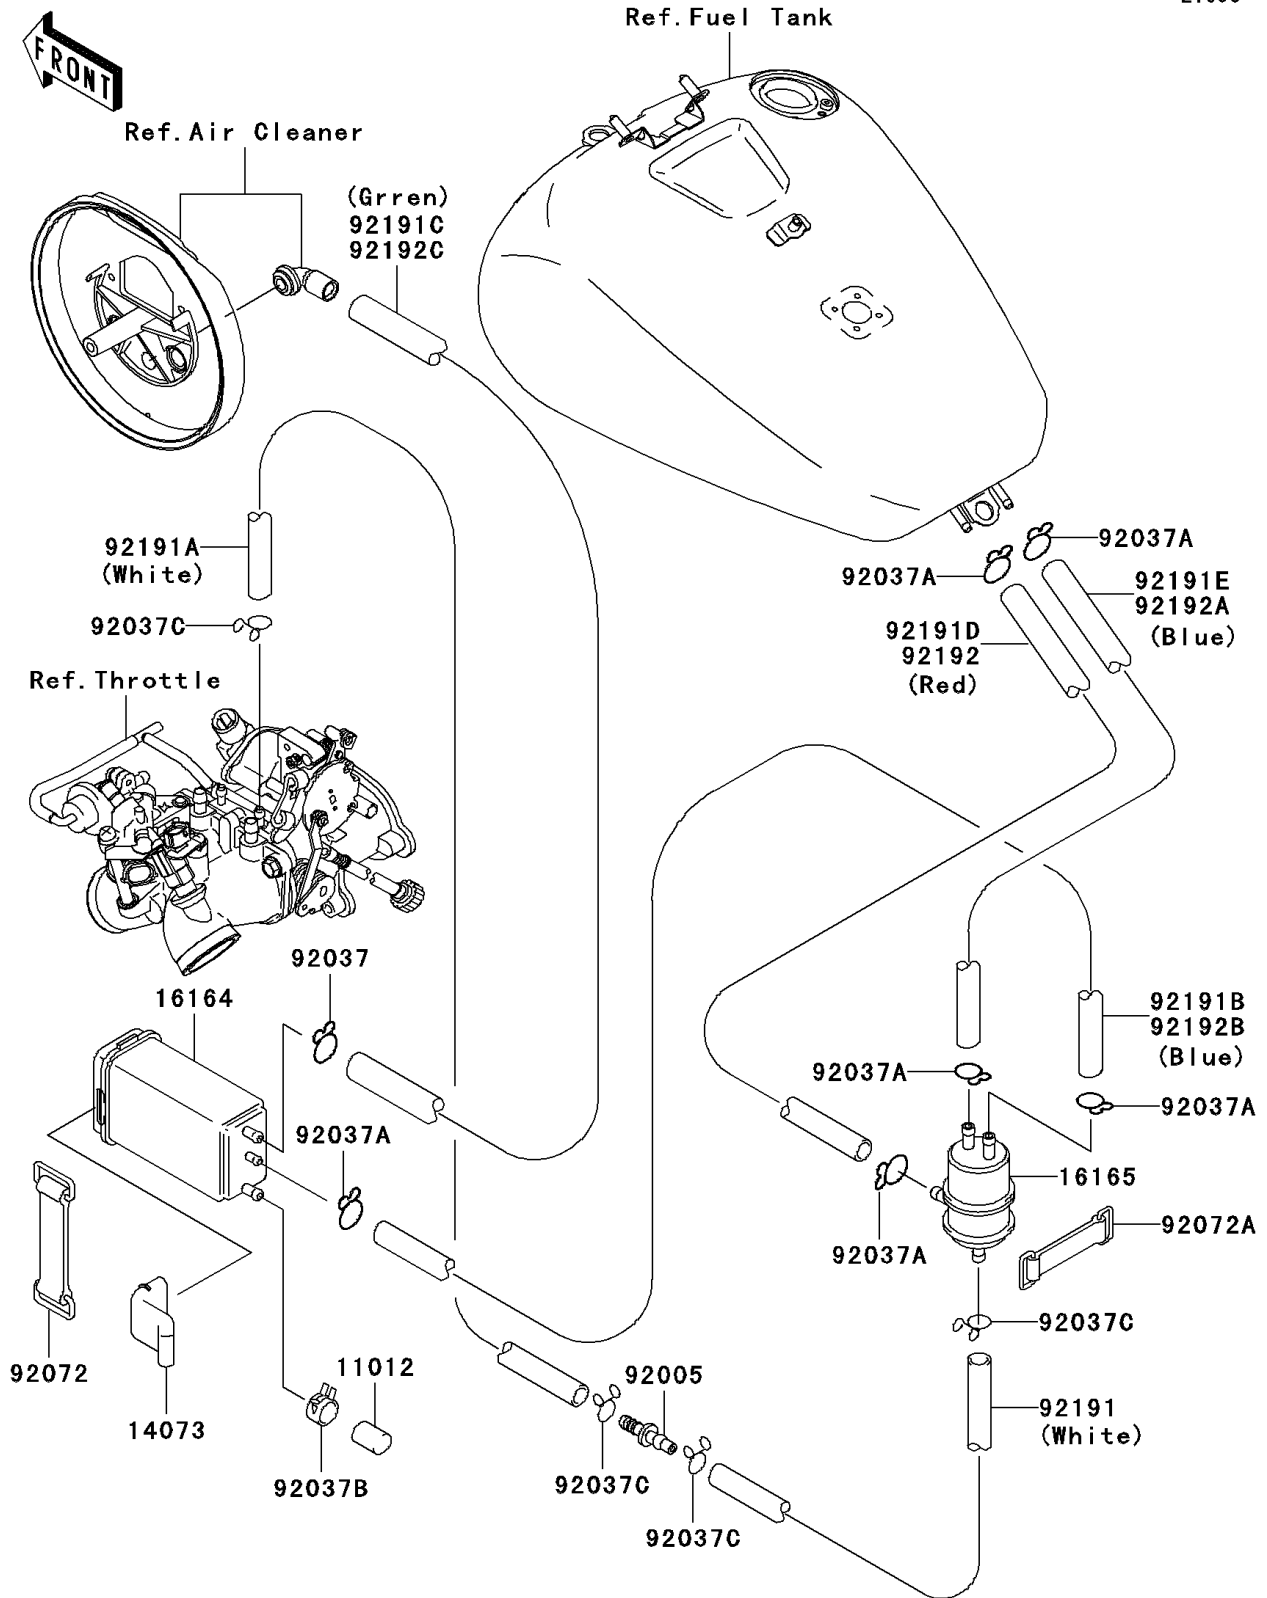

2007 Vulcan 1500 Classic PARTS DIAGRAM

Fuel Evaporative System(CA)

E1650

2007 Vulcan 1500 Classic PARTS LIST

Fuel Evaporative System(CA)

ITEM NAME	PART NUMBER	QUANTITY
CAP,CANISTER (Ref # 11012)	11012-1388	1
DUCT,CANISTER (Ref # 14073)	14073-1219	1
CANISTER (Ref # 16164)	16164-1070	1
SEPARATOR (Ref # 16165)	16165-1001	1
FITTING (Ref # 92005)	92005-1206	1
CLAMP,HOSE (Ref # 92037)	92037-1104	1
CLAMP,TUBE (Ref # 92037A)	92037-147	6
CLAMP,CANISTER (Ref # 92037B)	92037-1512	1
CLAMP (Ref # 92037C)	92037-1712	4
BAND,L=150 (Ref # 92072)	92072-1188	1
BAND,L=50 (Ref # 92072A)	92072-1419	1
TUBE,THROTTLE-SEPARATOR,WHITE (Ref # 92191)	92191-1375	1
TUBE,4X9X180,WHITE (Ref # 92191A)	92191-1414	1
TUBE,SEPARATOR-CANISTER,BLUE (Ref # 92191B)	92191-1462	1
TUBE,CANISTER-CLEANER,GREEN (Ref # 92191C)	92191-1530	1
TUBE,TANK-SEPARATOR,RED (Ref # 92191D)	92191-1695	1
TUBE,TANK-SEPARATOR,BLUE (Ref # 92191E)	92191-1696	1