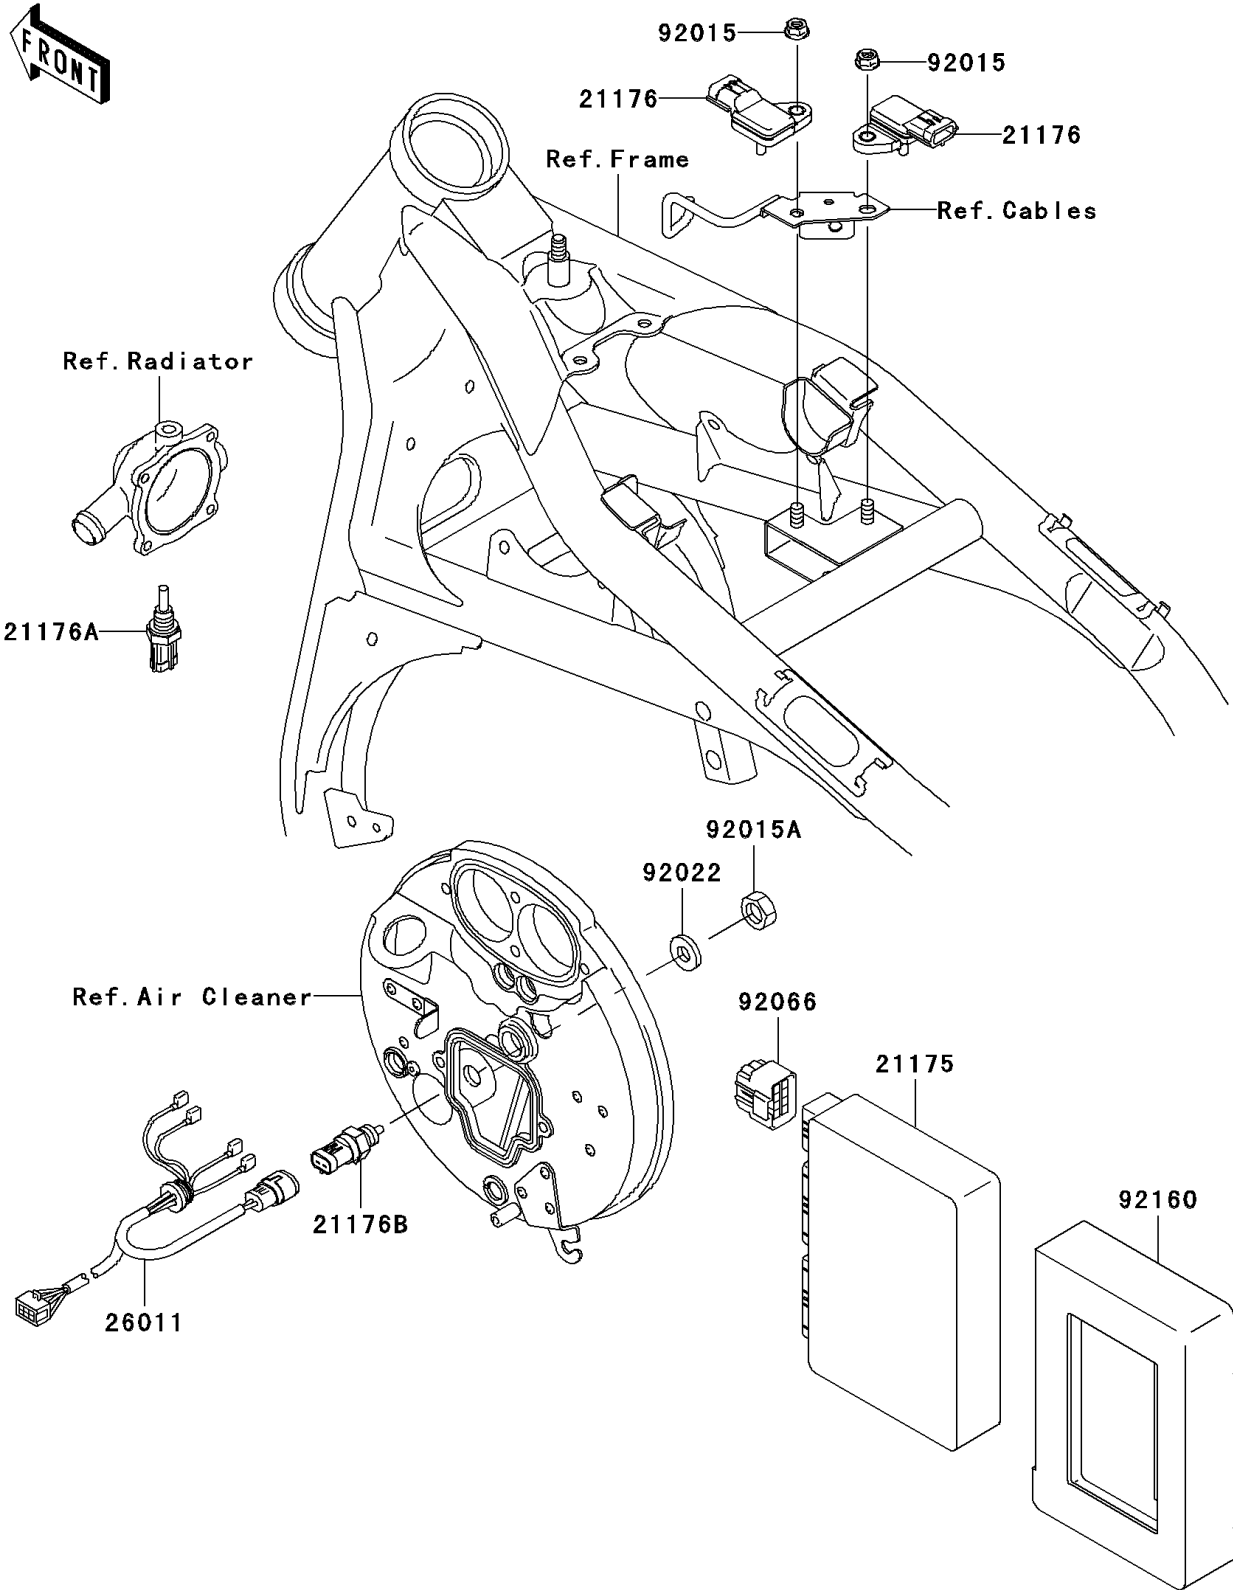

2007 Vulcan 1500 Classic PARTS DIAGRAM

Fuel Injection

E1530

2007 Vulcan 1500 Classic PARTS LIST

Fuel Injection

ITEM NAME	PART NUMBER	QUANTITY
CONTROL UNIT-ELECTRONIC (Ref # 21175)	21175-1071	1
SENSOR,PRESSURE (Ref # 21176)	21176-0058	2
SENSOR,WATER TEMPERATURE (Ref # 21176A)	21176-1085	1
SENSOR,AIR TEMPERATURE (Ref # 21176B)	21176-1086	1
WIRE-LEAD (Ref # 26011)	26011-1776	1
NUT,6MM (Ref # 92015)	92015-1386	2
NUT,12MM (Ref # 92015A)	92015-1395	1
WASHER,12.3X20X0.5 (Ref # 92022)	92022-269	1
PLUG,COUPLER (Ref # 92066)	92066-1521	1
DAMPER (Ref # 92160)	92160-1965	1