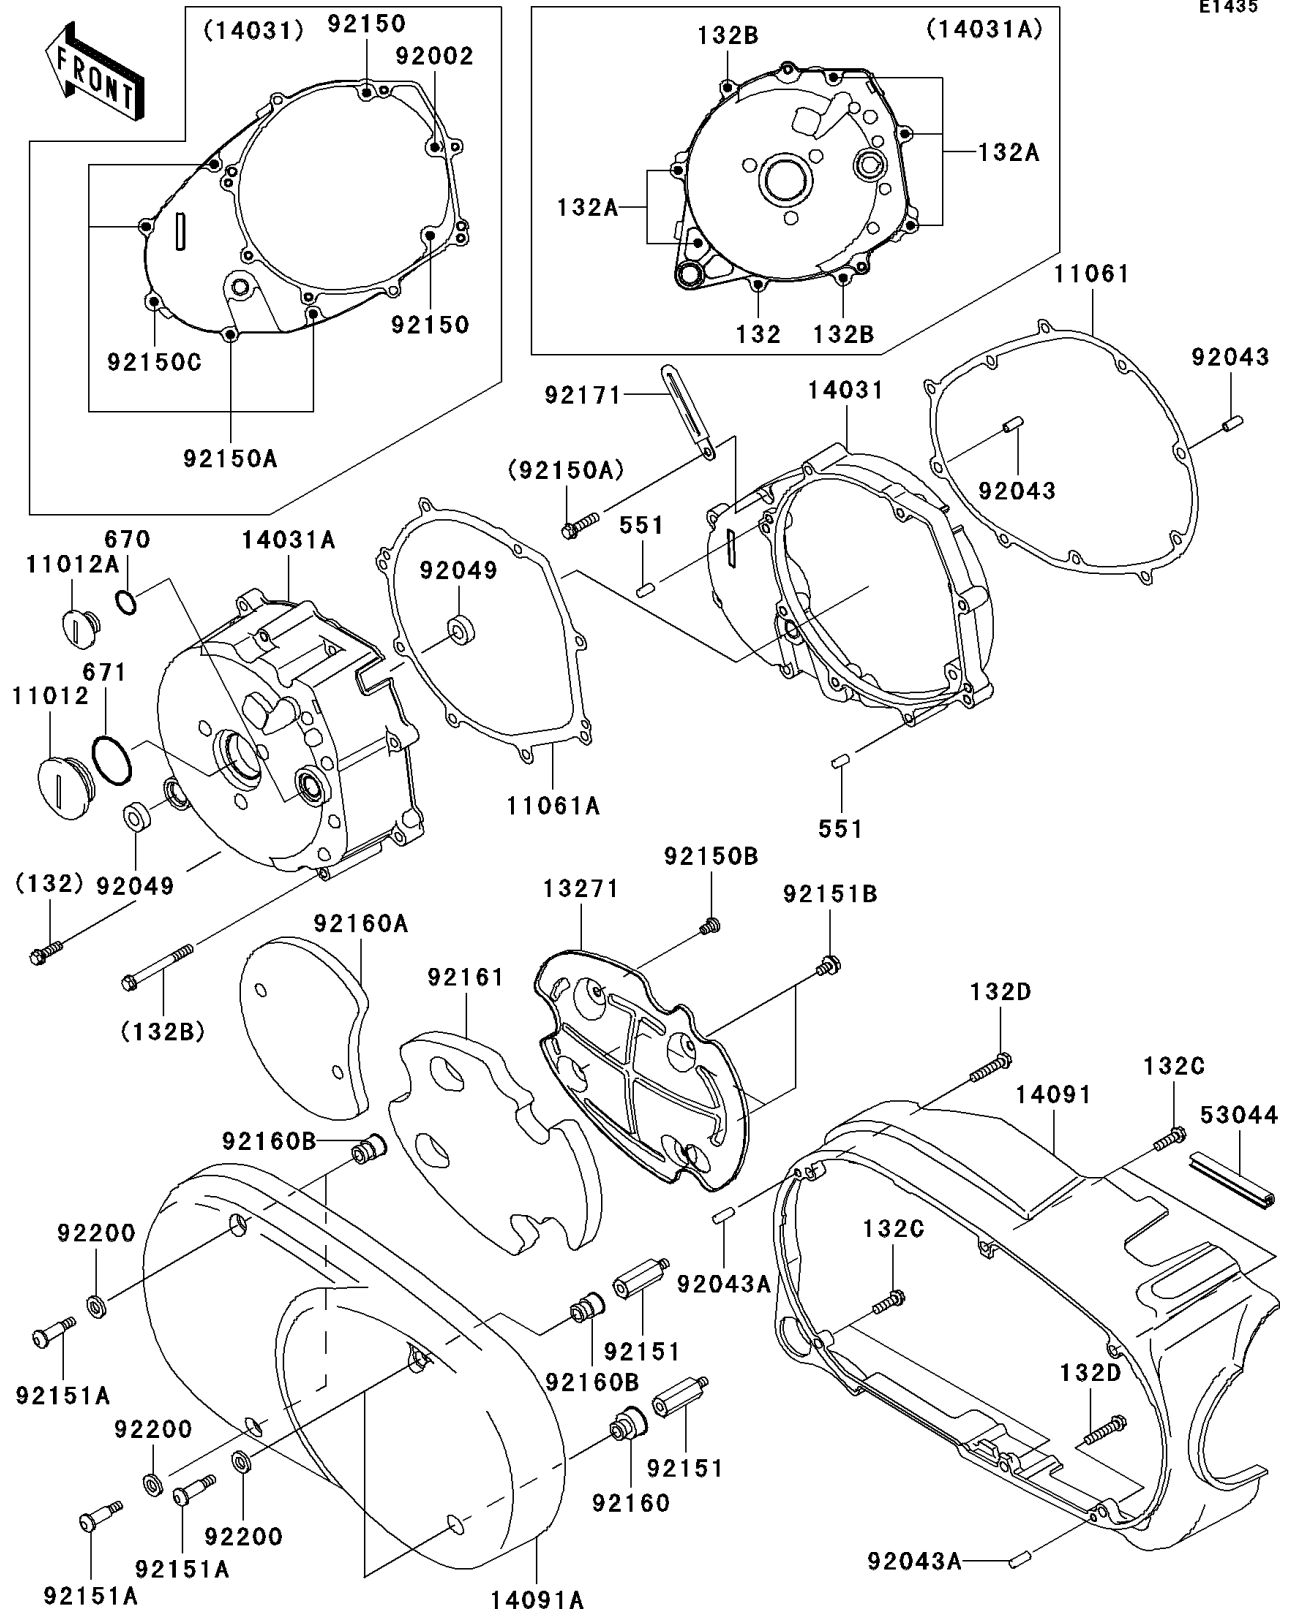

2007 Vulcan 1500 Classic PARTS DIAGRAM

Left Engine Cover(s)

E1435

2007 Vulcan 1500 Classic PARTS LIST

Left Engine Cover(s)

ITEM NAME	PART NUMBER	QUANTITY
BOLT-FLANGED-SMALL,6X20 (Ref # 132)	132J0620	1
BOLT-FLANGED-SMALL,6X30 (Ref # 132A)	132J0630	5
BOLT-FLANGED-SMALL,6X60 (Ref # 132B)	132J0660	2
BOLT-FLANGED-SMALL,6X20 (Ref # 132C)	132V0620	4
BOLT-FLANGED-SMALL,6X30 (Ref # 132D)	132V0630	2
PIN-DOWEL,6X12 (Ref # 551)	551A0612	2
O RING,18MM (Ref # 670)	670B2018	1
O RING,40MM (Ref # 671)	671B2540	1
CAP (Ref # 11012)	11012-1362	1
CAP,TOP MARK (Ref # 11012A)	11012-1363	1
GASKET,GENERATOR COVER,IN (Ref # 11061)	11061-1079	1
GASKET,GENERATOR COVER,OUT (Ref # 11061A)	11061-1080	1
PLATE (Ref # 13271)	13271-1496	1
COVER-GENERATOR,INNER (Ref # 14031)	14031-1348	1
COVER-GENERATOR,OUTER (Ref # 14031A)	14031-1349	1
COVER,LH,INNER (Ref # 14091)	14091-1206	1
COVER,LH,OUTER (Ref # 14091A)	14091-1297	1
TRIM (Ref # 53044)	53044-1312	1
BOLT,FLANGED-SMALL,6X40 (Ref # 92002)	92002-1566	1
PIN,6.2X8X14 (Ref # 92043)	92043-1263	2
PIN,6X16 (Ref # 92043A)	92043-1690	2
SEAL-OIL,VB13193 (Ref # 92049)	92049-1398	2
BOLT,6X30 (Ref # 92150)	92150-1021	2
BOLT,FLANGED-SMALL,6X25 (Ref # 92150A)	92150-1779	4
BOLT,6X10 (Ref # 92150B)	92150-1864	1
BOLT,6X35 (Ref # 92150C)	92150-1967	1
BOLT (Ref # 92151)	92151-1062	2
BOLT,L=32 (Ref # 92151A)	92151-1796	4
BOLT,6X10 (Ref # 92151B)	92151-1884	3

2007 Vulcan 1500 Classic PARTS LIST

Left Engine Cover(s)

ITEM NAME	PART NUMBER	QUANTITY
DAMPER (Ref # 92160)	92160-1718	1
DAMPER (Ref # 92160A)	92160-1719	1
DAMPER (Ref # 92160B)	92160-1730	3
DAMPER (Ref # 92161)	92161-1179	1
CLAMP (Ref # 92171)	92171-0462	1
WASHER (Ref # 92200)	92200-1296	4