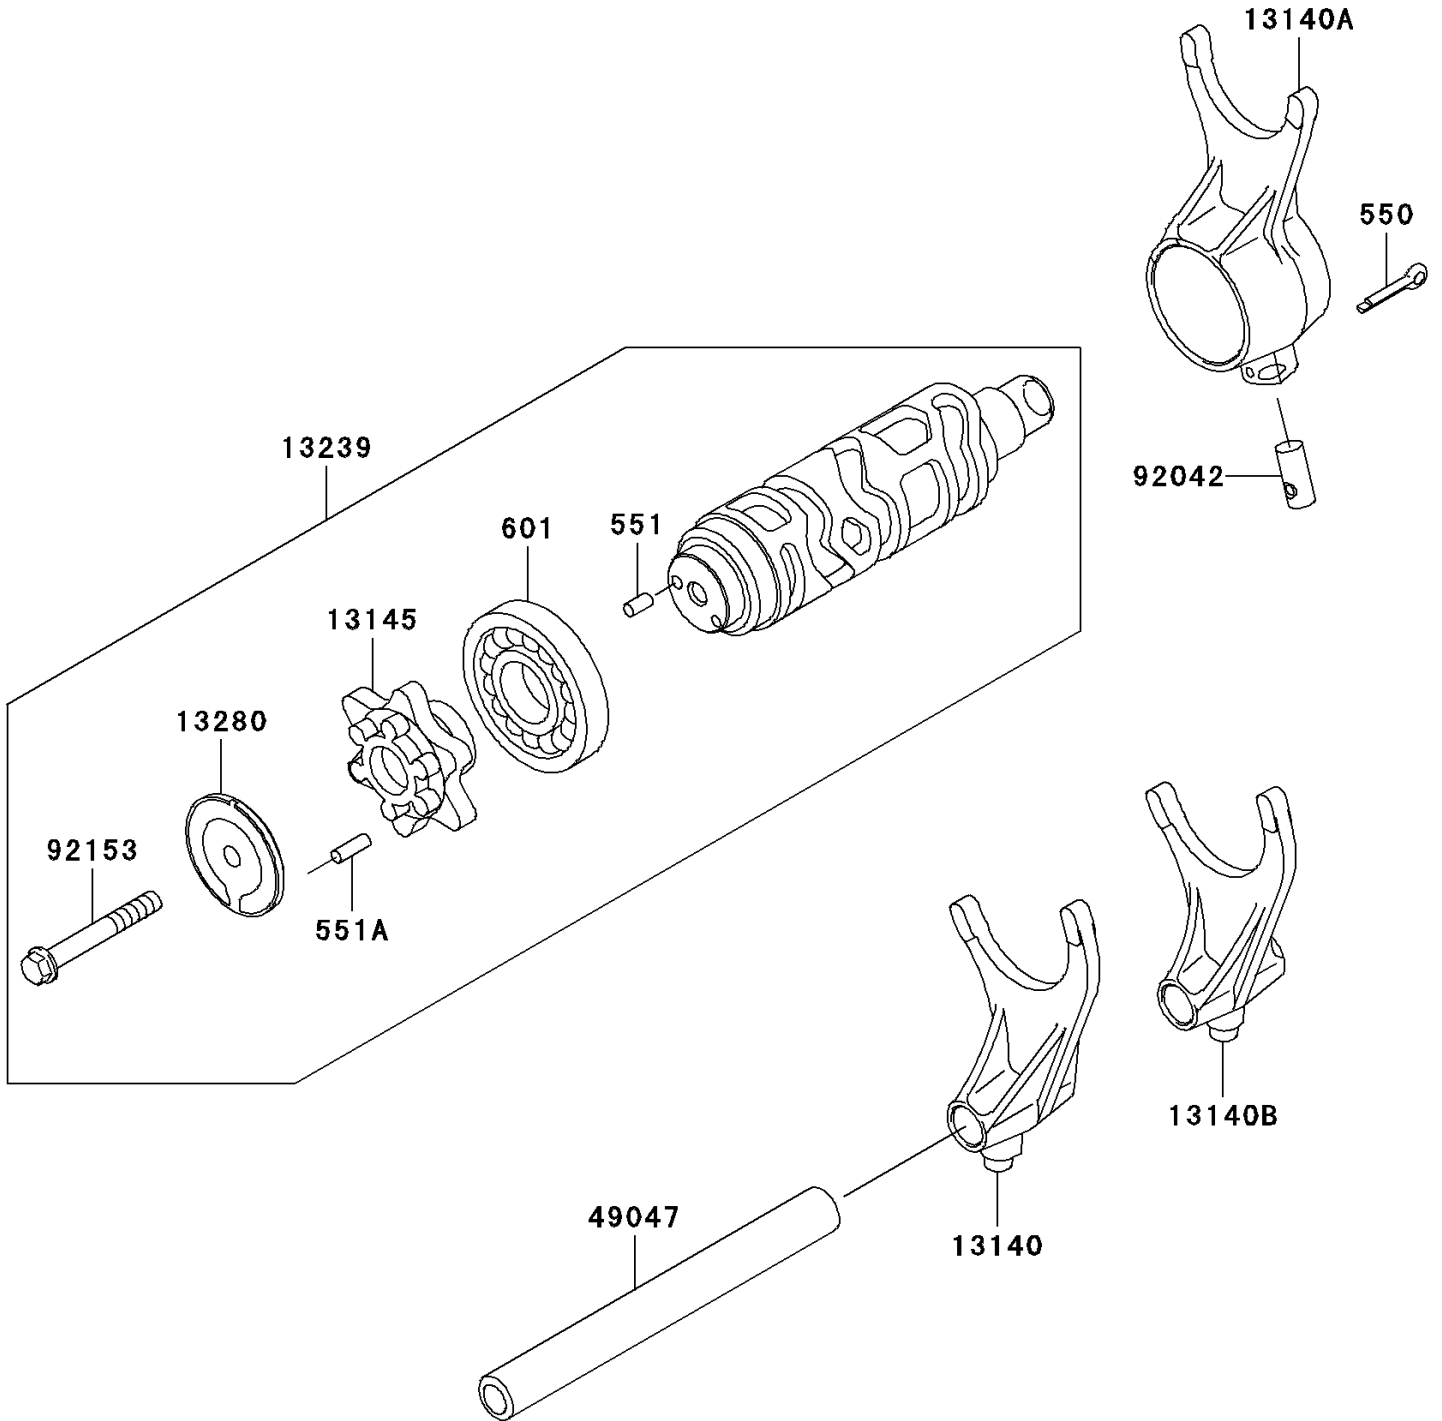

# 2007 Vulcan 1500 Classic PARTS DIAGRAM

Gear Change Drum/Shift Fork(s)

E1362

# 2007 Vulcan 1500 Classic PARTS LIST

Gear Change Drum/Shift Fork(s)

ITEM NAME

PART NUMBER

QUANTITY

---