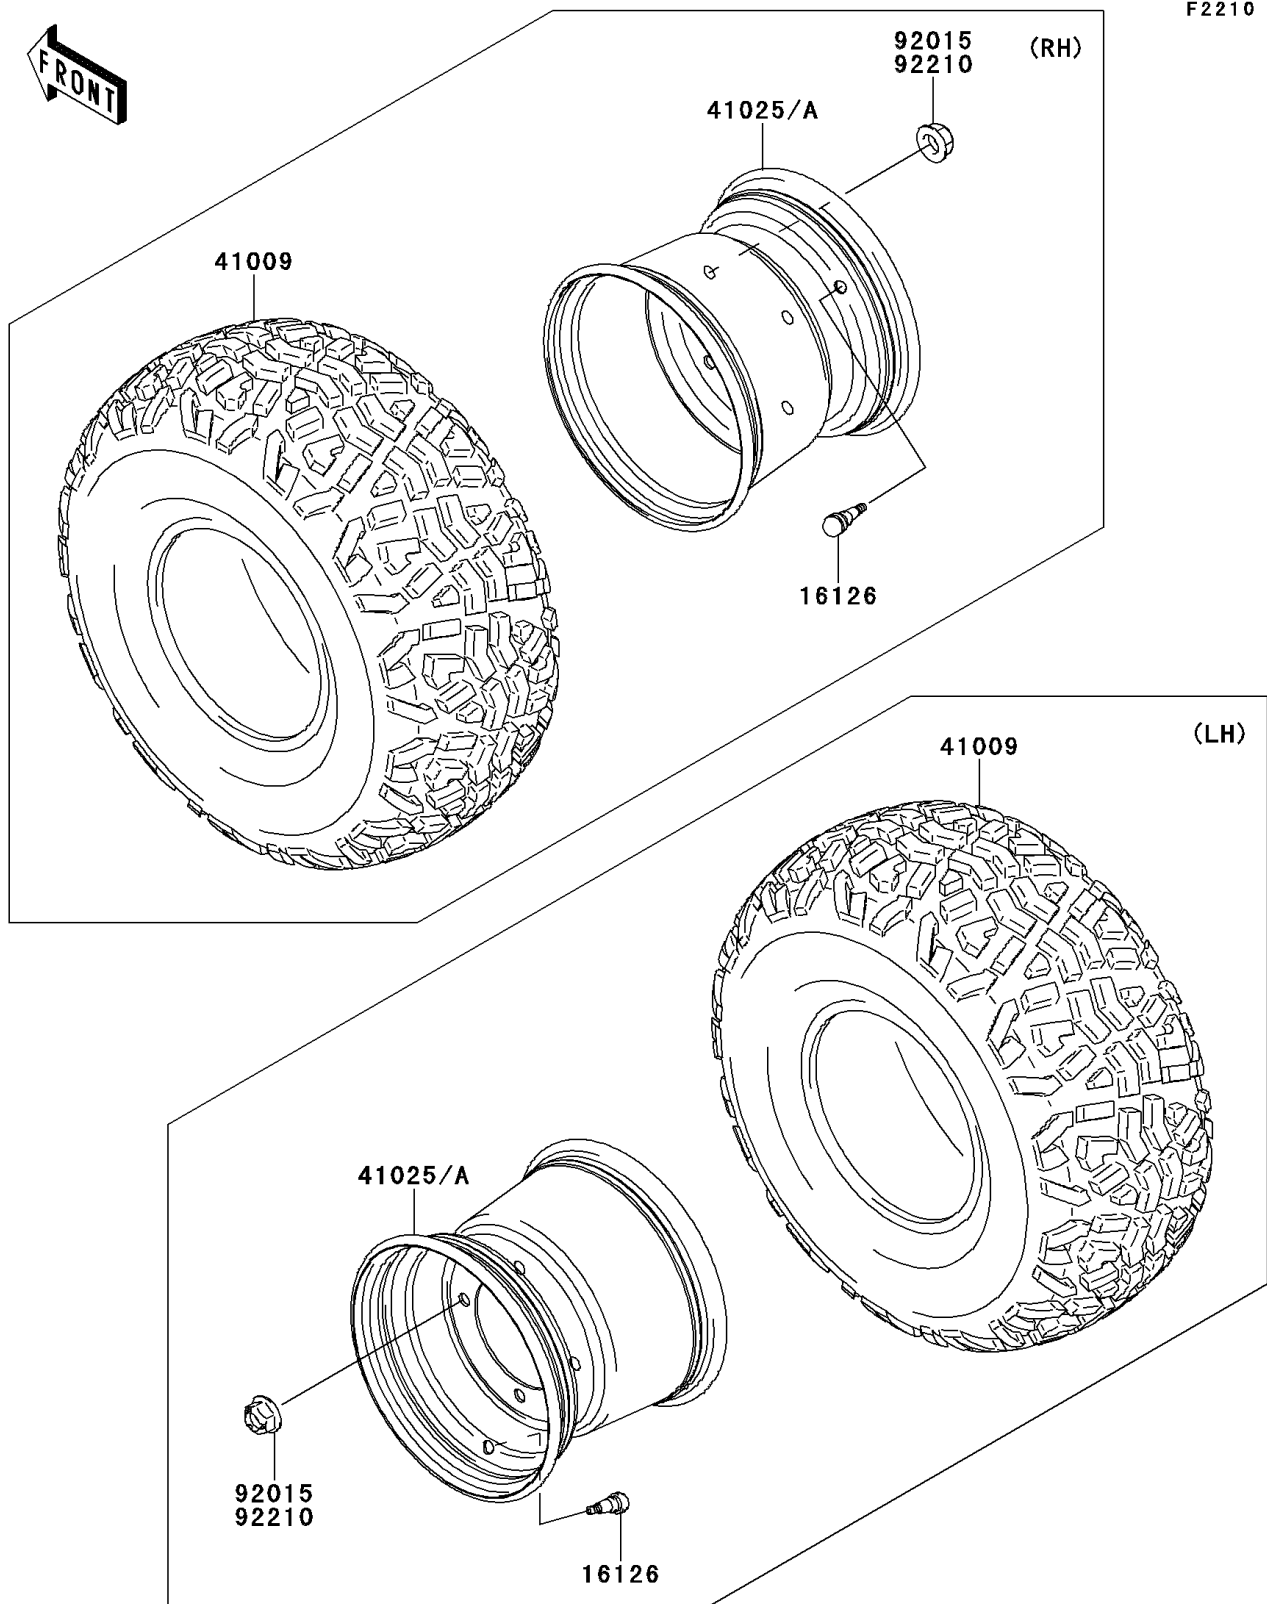

2012 MULE™ 4010 4x4

PARTS DIAGRAM

Wheels/Tires

2012 MULE™ 4010 4x4

PARTS LIST

Wheels/Tires

ITEM NAME	PART NUMBER	QUANTITY
VALVE (Ref # 16126)	16126-4001	4
TIRE,23X11.00-10 4PR (Ref # 41009)	41009-0294	4
RIM,10X8.5AT,SILVER (Ref # 41025)	41025-7504-16H	4
RIM,10X8.5AT,F.S.BLACK (Ref # 41025A)	41025-7504-397	4
NUT,12MM (Ref # 92210)	92210-0603	16