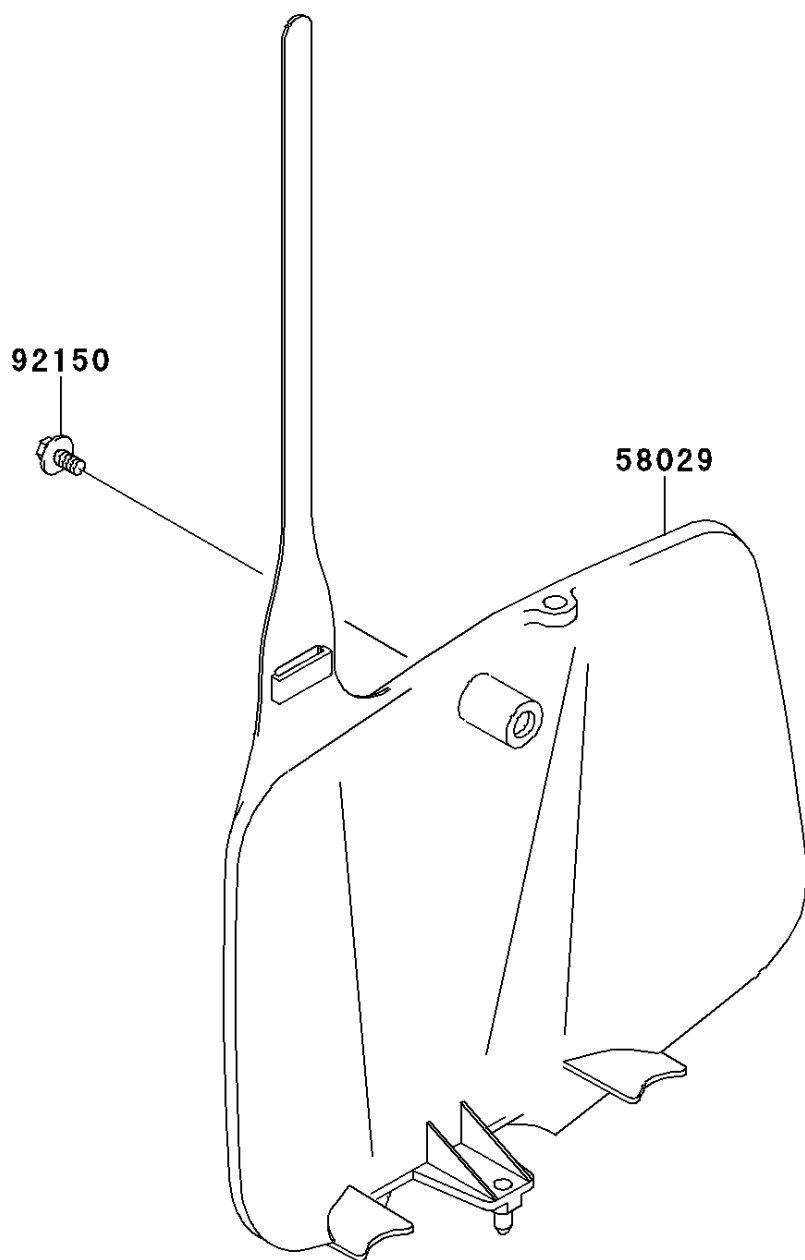

2014 KX™65 PARTS DIAGRAM

Accessory

F2910

2014 KX™65 PARTS LIST

Accessory

ITEM NAME	PART NUMBER	QUANTITY
PLATE-NUMBER,B.WHITE (Ref # 58029)	58029-1087-266	1
BOLT,6X14 (Ref # 92150)	92150-1340	1