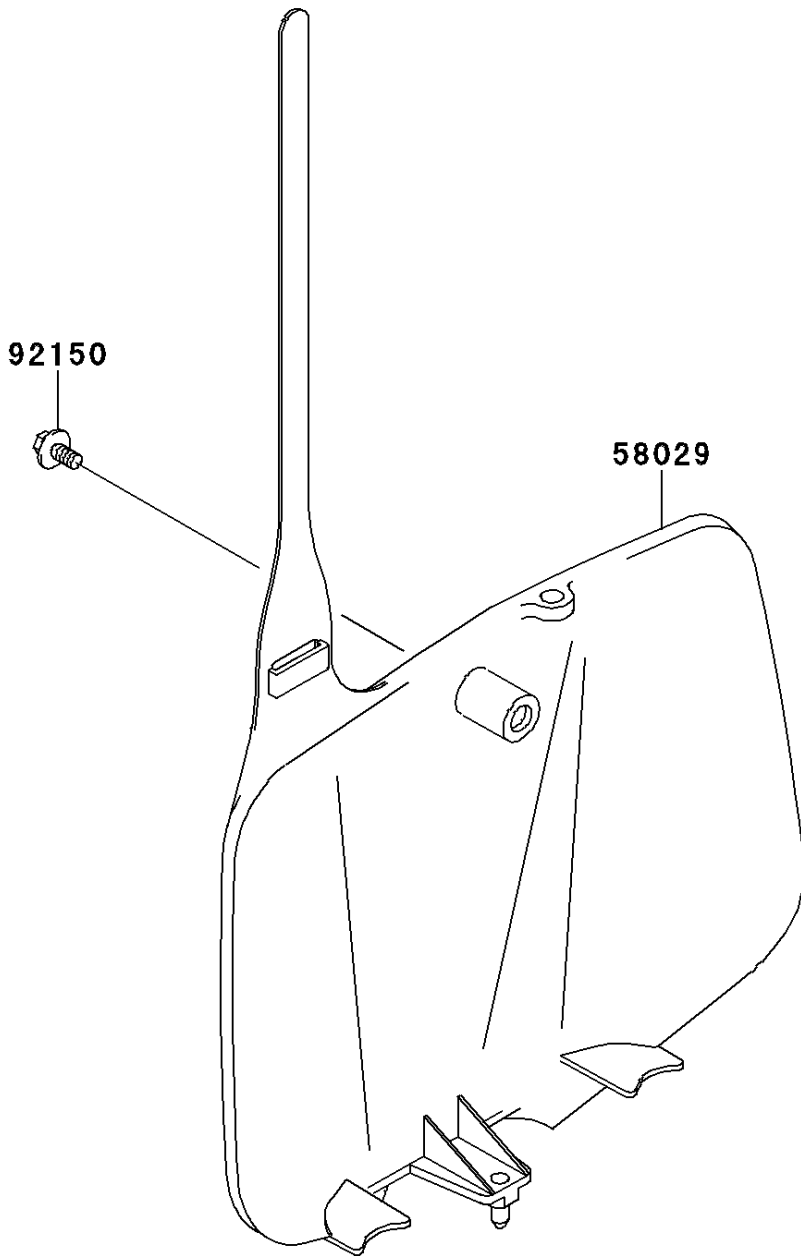

2013 KX™ 65 PARTS DIAGRAM

Accessory

F2910

2013 KX™ 65 PARTS LIST

Accessory

ITEM NAME	PART NUMBER	QUANTITY
PLATE-NUMBER,B.WHITE (Ref # 58029)	58029-1087-266	1
BOLT,6X14 (Ref # 92150)	92150-1340	1