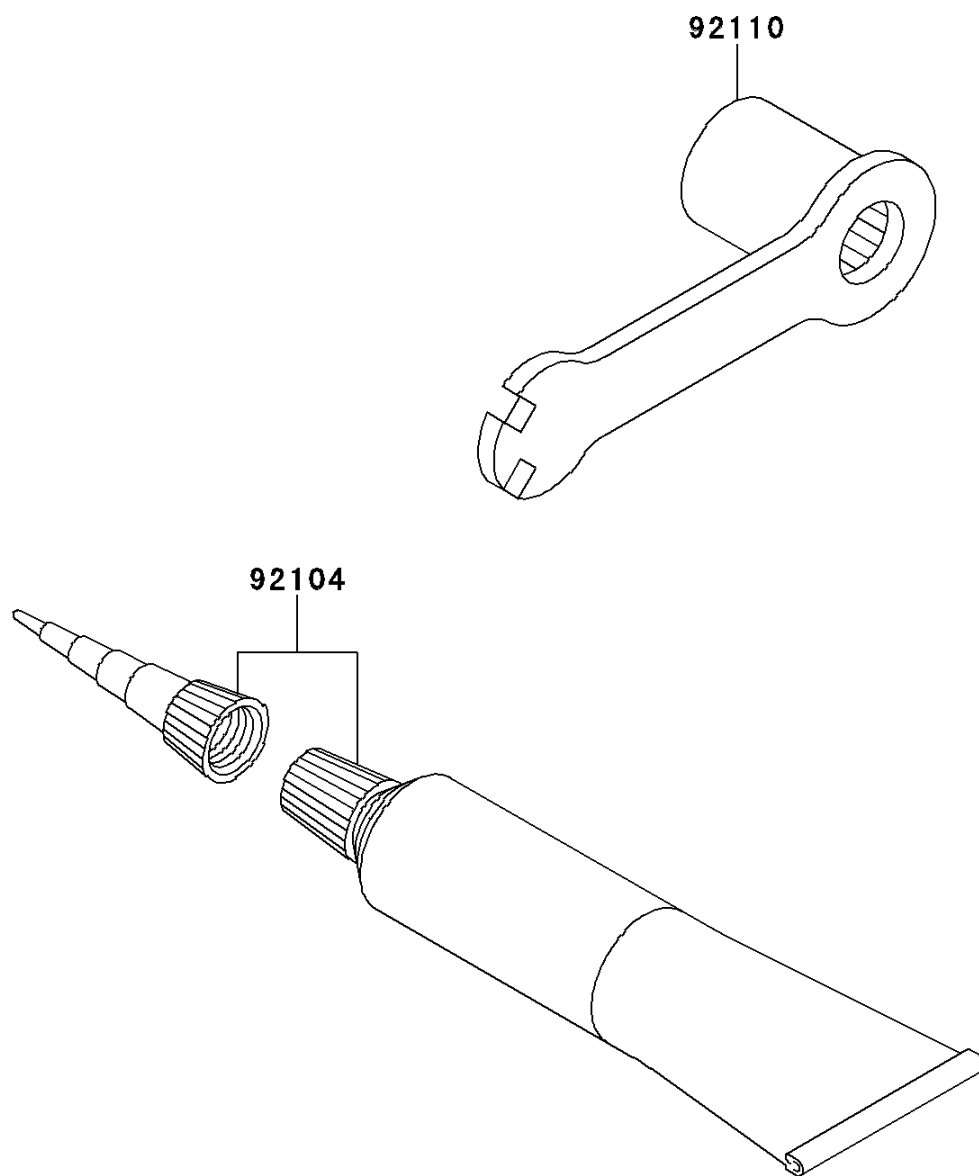

2013 KX™ 65

PARTS DIAGRAM

Owner's Tools

F2810

2013 KX™ 65

PARTS LIST

Owner's Tools

ITEM NAME	PART NUMBER	QUANTITY
GASKET-LIQUID,TB1105B,SILVER (Ref # 92104)	92104-002	1
TOOL-WRENCH,BOX,21MM&SPOKE (Ref # 92110)	92110-1119	1