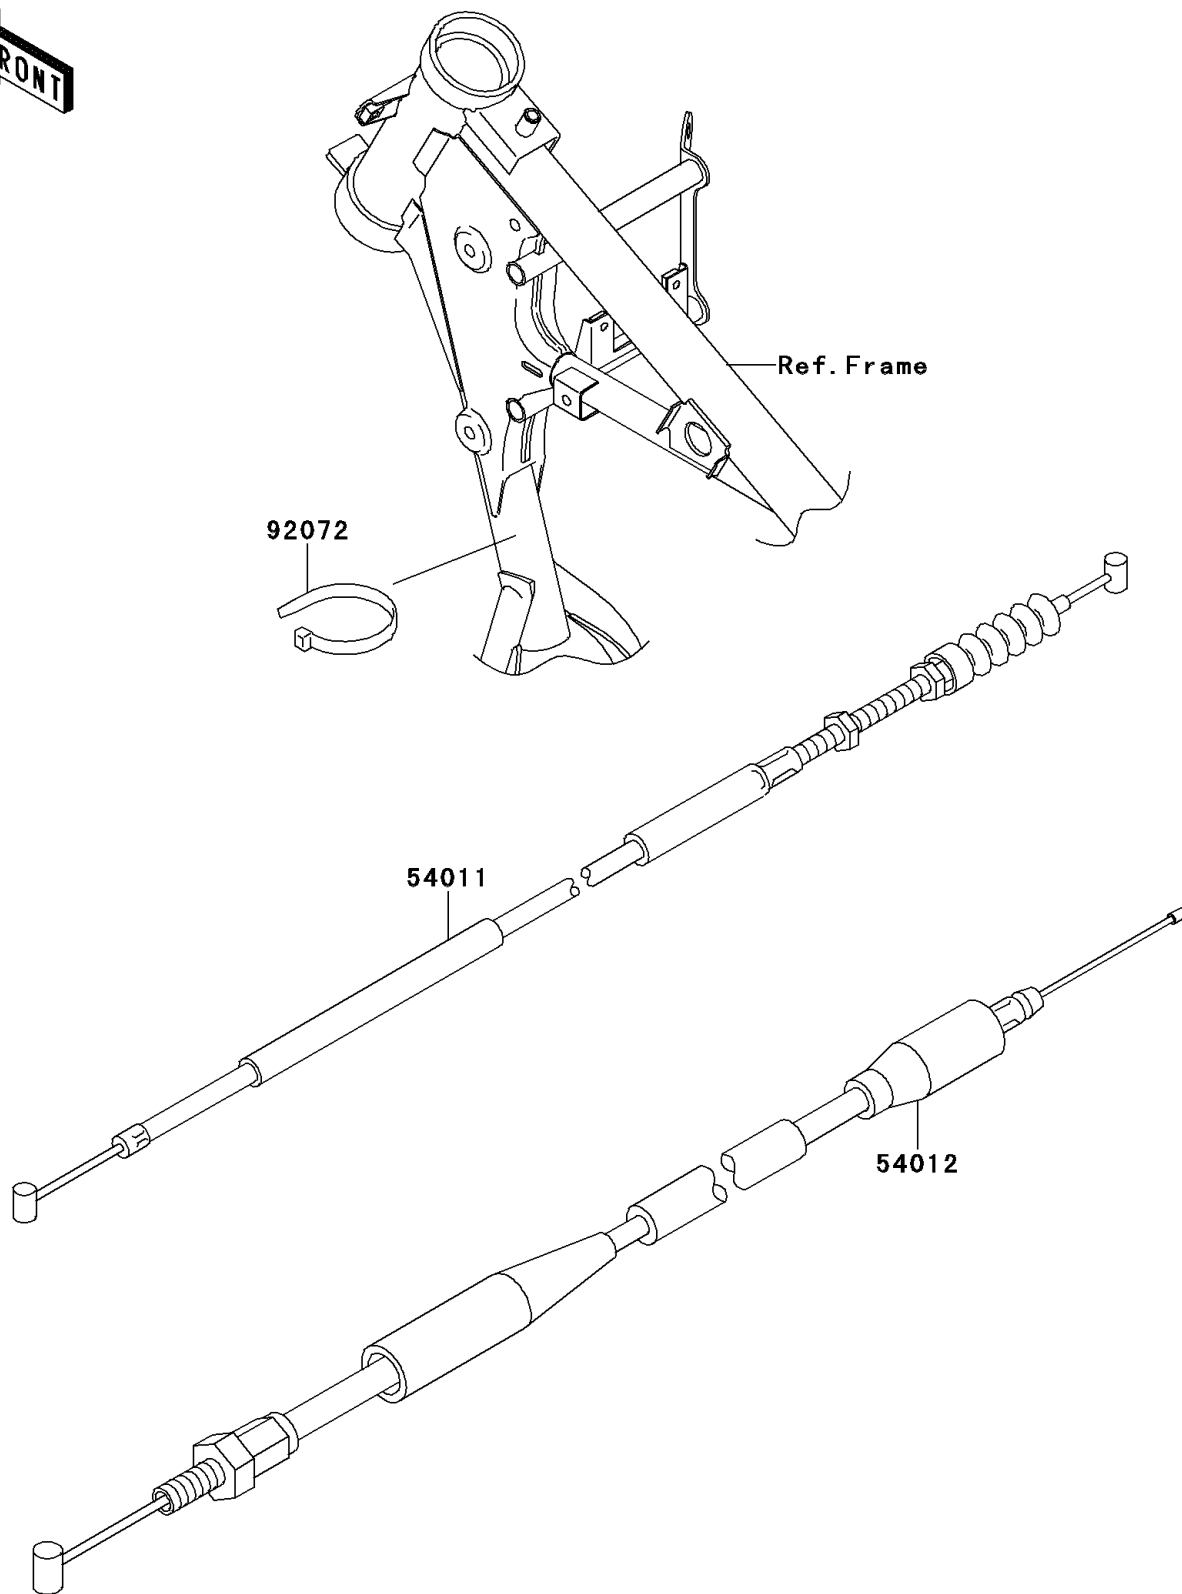

2014 KX™65 PARTS DIAGRAM

Cables

F2540

2014 KX™65 PARTS LIST

Cables

ITEM NAME	PART NUMBER	QUANTITY
CABLE-CLUTCH (Ref # 54011)	54011-1415	1
CABLE-THROTTLE (Ref # 54012)	54012-0095	1
BAND,L=140 (Ref # 92072)	92072-1293	1