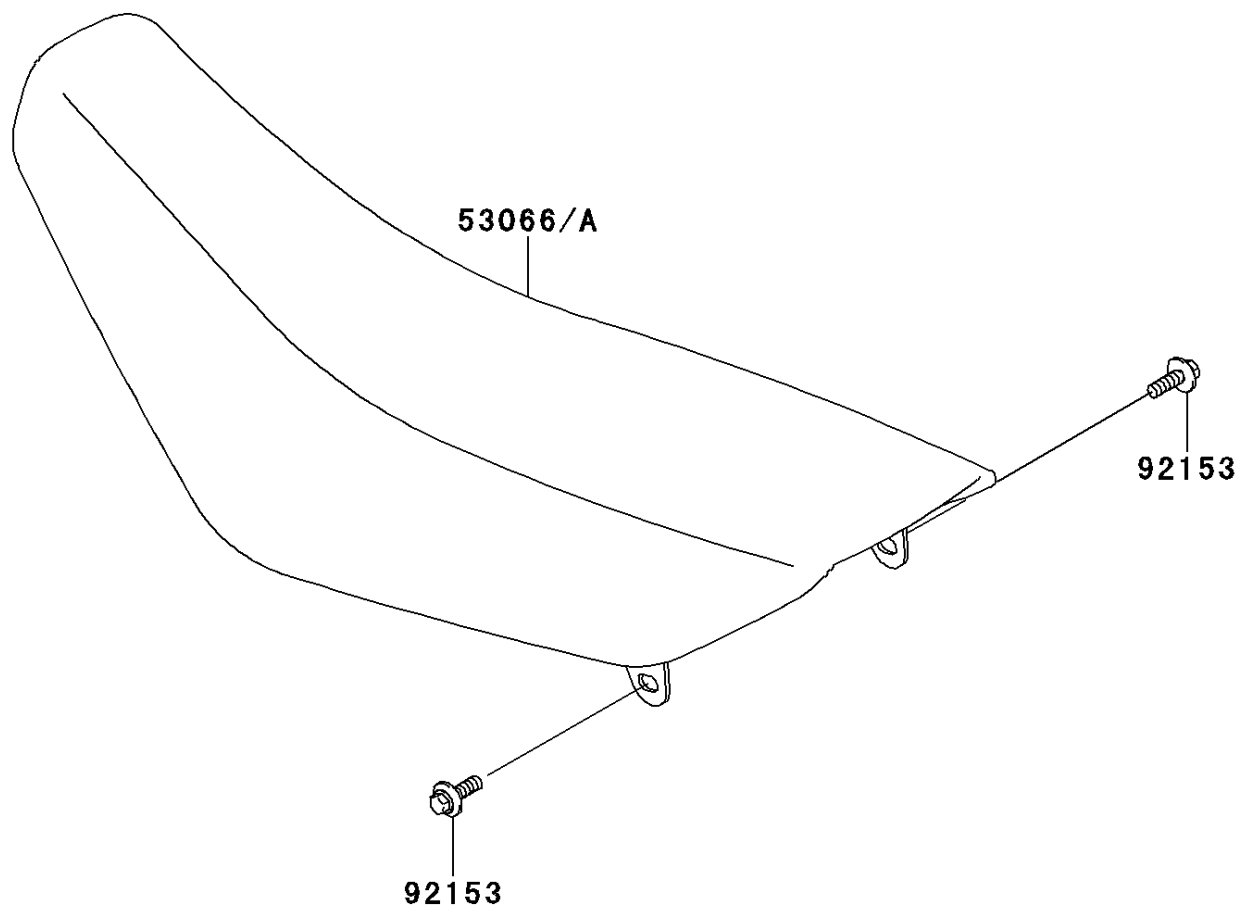

2014 KX™65 PARTS DIAGRAM

Seat

F2510

2014 KX™65 PARTS LIST

Seat

ITEM NAME	PART NUMBER	QUANTITY
SEAT-ASSY,BLACK/GREEN (Ref # 53066)	53066-0092-13R	1
BOLT,6X20 (Ref # 92153)	92153-0502	1