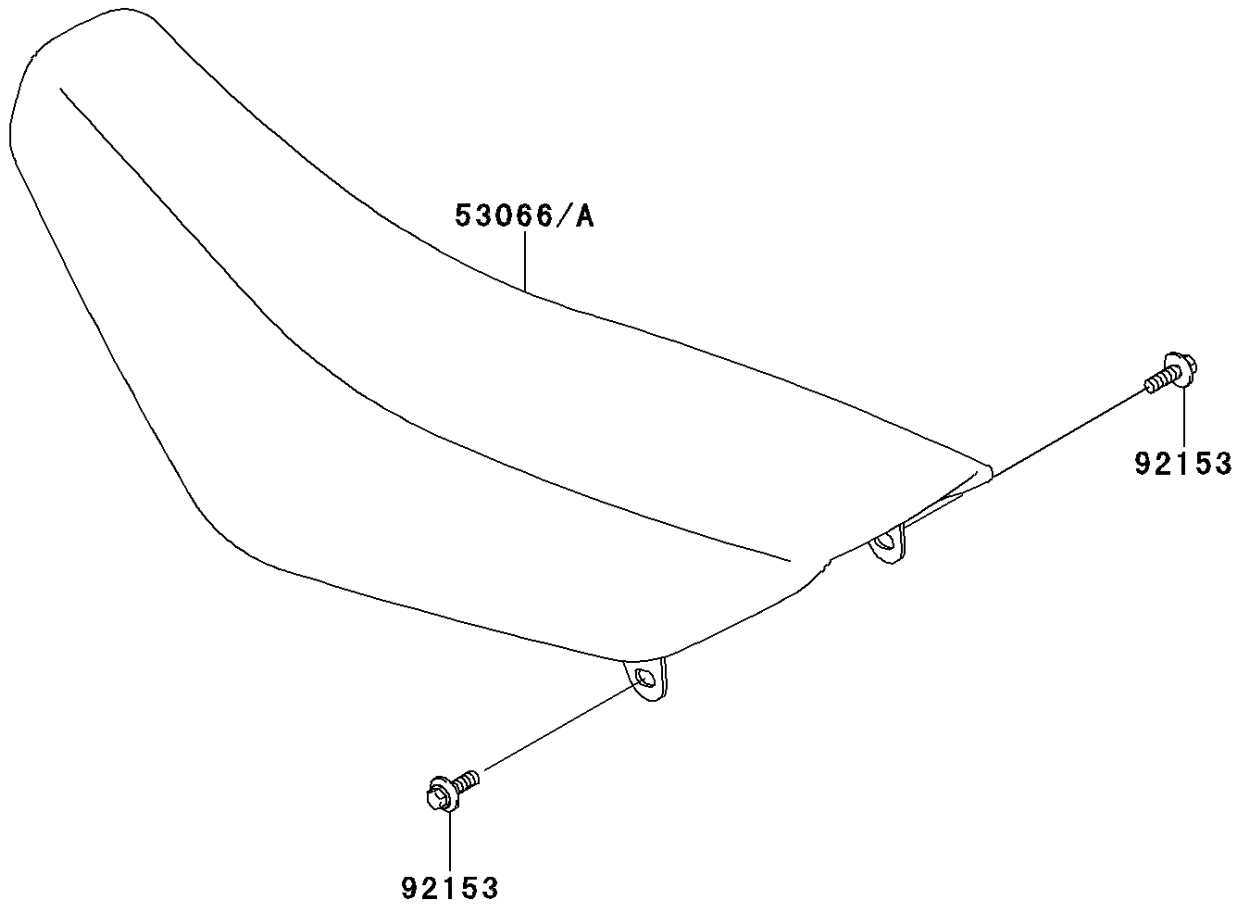

2013 KX™ 65 PARTS DIAGRAM

Seat

F2510

2013 KX™ 65 PARTS LIST

Seat

ITEM NAME	PART NUMBER	QUANTITY
SEAT-ASSY, GREEN/BLACK (Ref # 53066A)	53066-0092-336	1
BOLT, 6X20 (Ref # 92153)	92153-0502	2