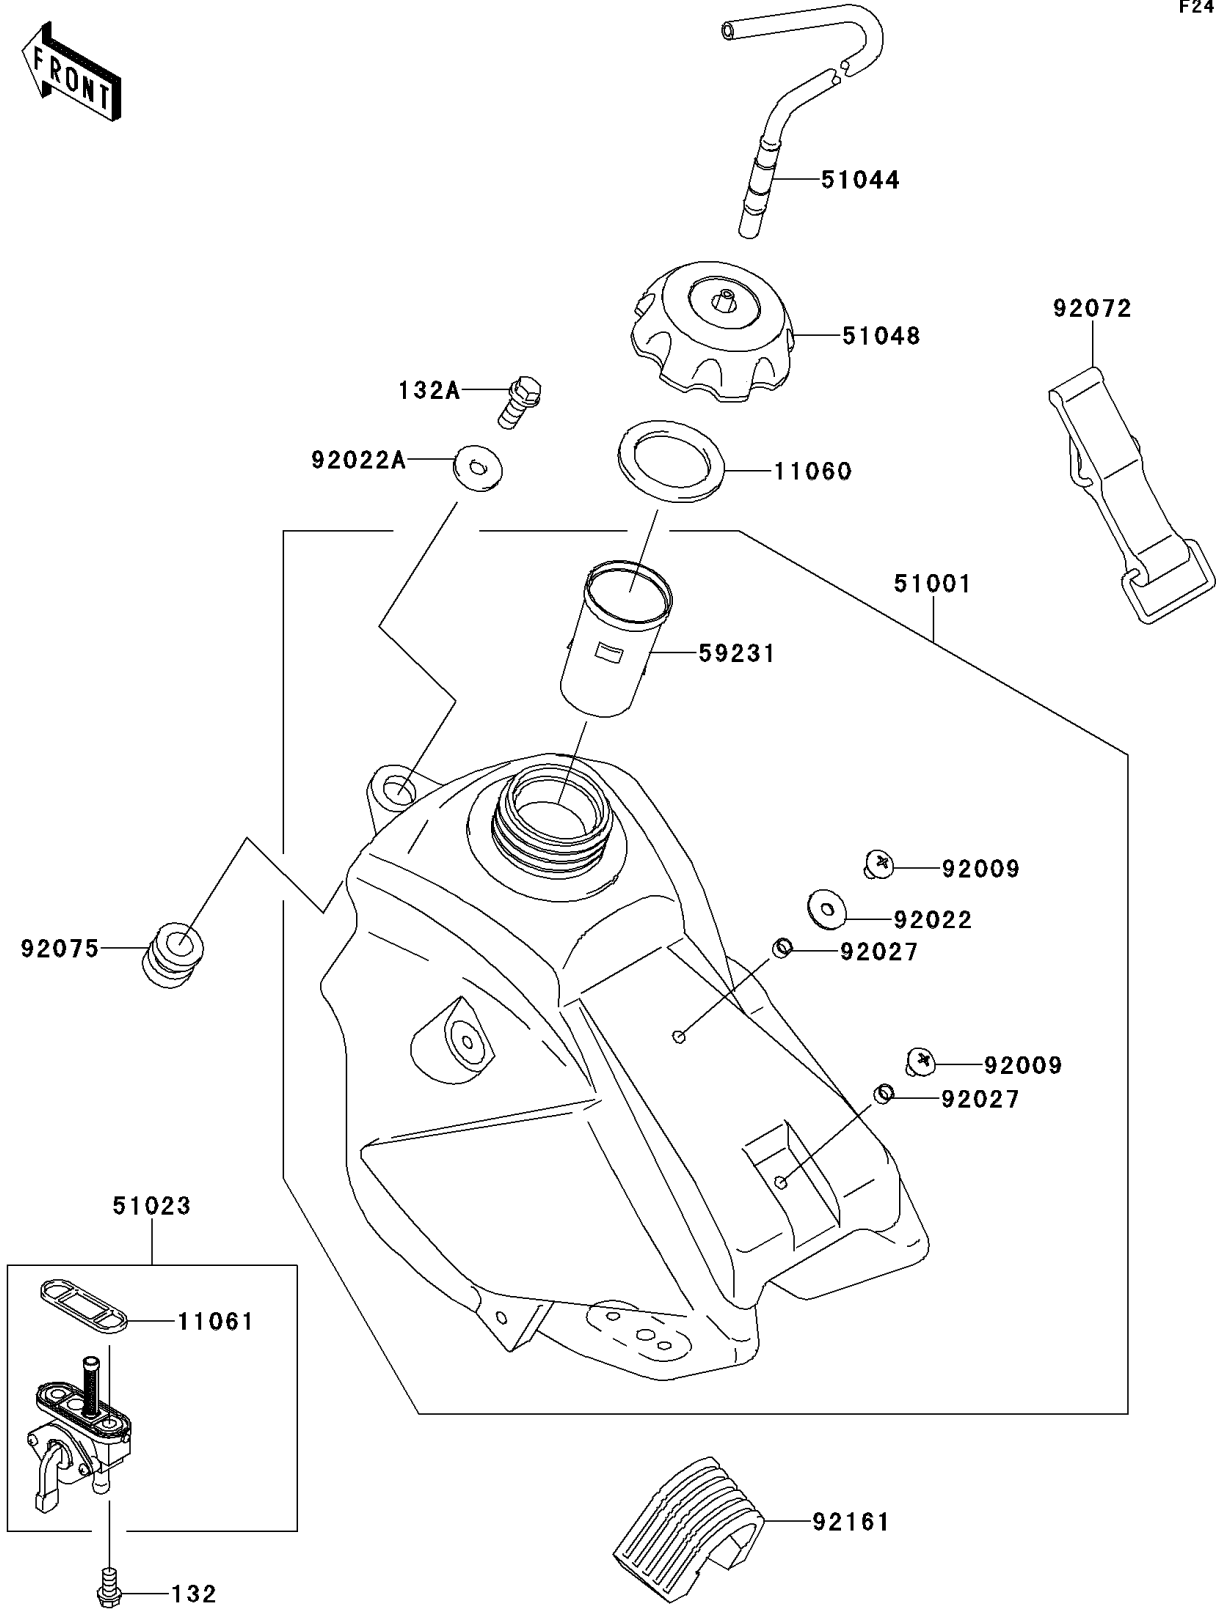

2014 KX™65 PARTS DIAGRAM

Fuel Tank

F2410

2014 KX™65 PARTS LIST

Fuel Tank

ITEM NAME	PART NUMBER	QUANTITY
BOLT-FLANGED-SMALL,6X12 (Ref # 132)	132BA0612	1
BOLT-FLANGED-SMALL,6X14 (Ref # 132A)	132BA0614	1
GASKET,FUEL TANK CAP (Ref # 11060)	11060-1340	1
GASKET,FUEL TAP (Ref # 11061)	11061-0181	1
TANK-COMP-FUEL,F.BLACK (Ref # 51001)	51001-1676-6Z	1
TAP-ASSY,FUEL (Ref # 51023)	51023-0024	1
TUBE-ASSY (Ref # 51044)	51044-0025	1
CAP-ASSY-TANK,FUEL (Ref # 51048)	51048-0014	1
FILLER (Ref # 59231)	59231-1096	1
SCREW,6X10 (Ref # 92009)	92009-1530	1
WASHER,PLAIN,6MM (Ref # 92022)	92022-165	1
WASHER,6.5X24X2 (Ref # 92022A)	92022-1690	1
COLLAR,6.2X7.8X5 (Ref # 92027)	92027-2096	1
BAND,FUEL TANK (Ref # 92072)	92072-1229	1
DAMPER (Ref # 92075)	92075-1787	1
DAMPER,FUEL TANK,RR (Ref # 92161)	92161-1077	1