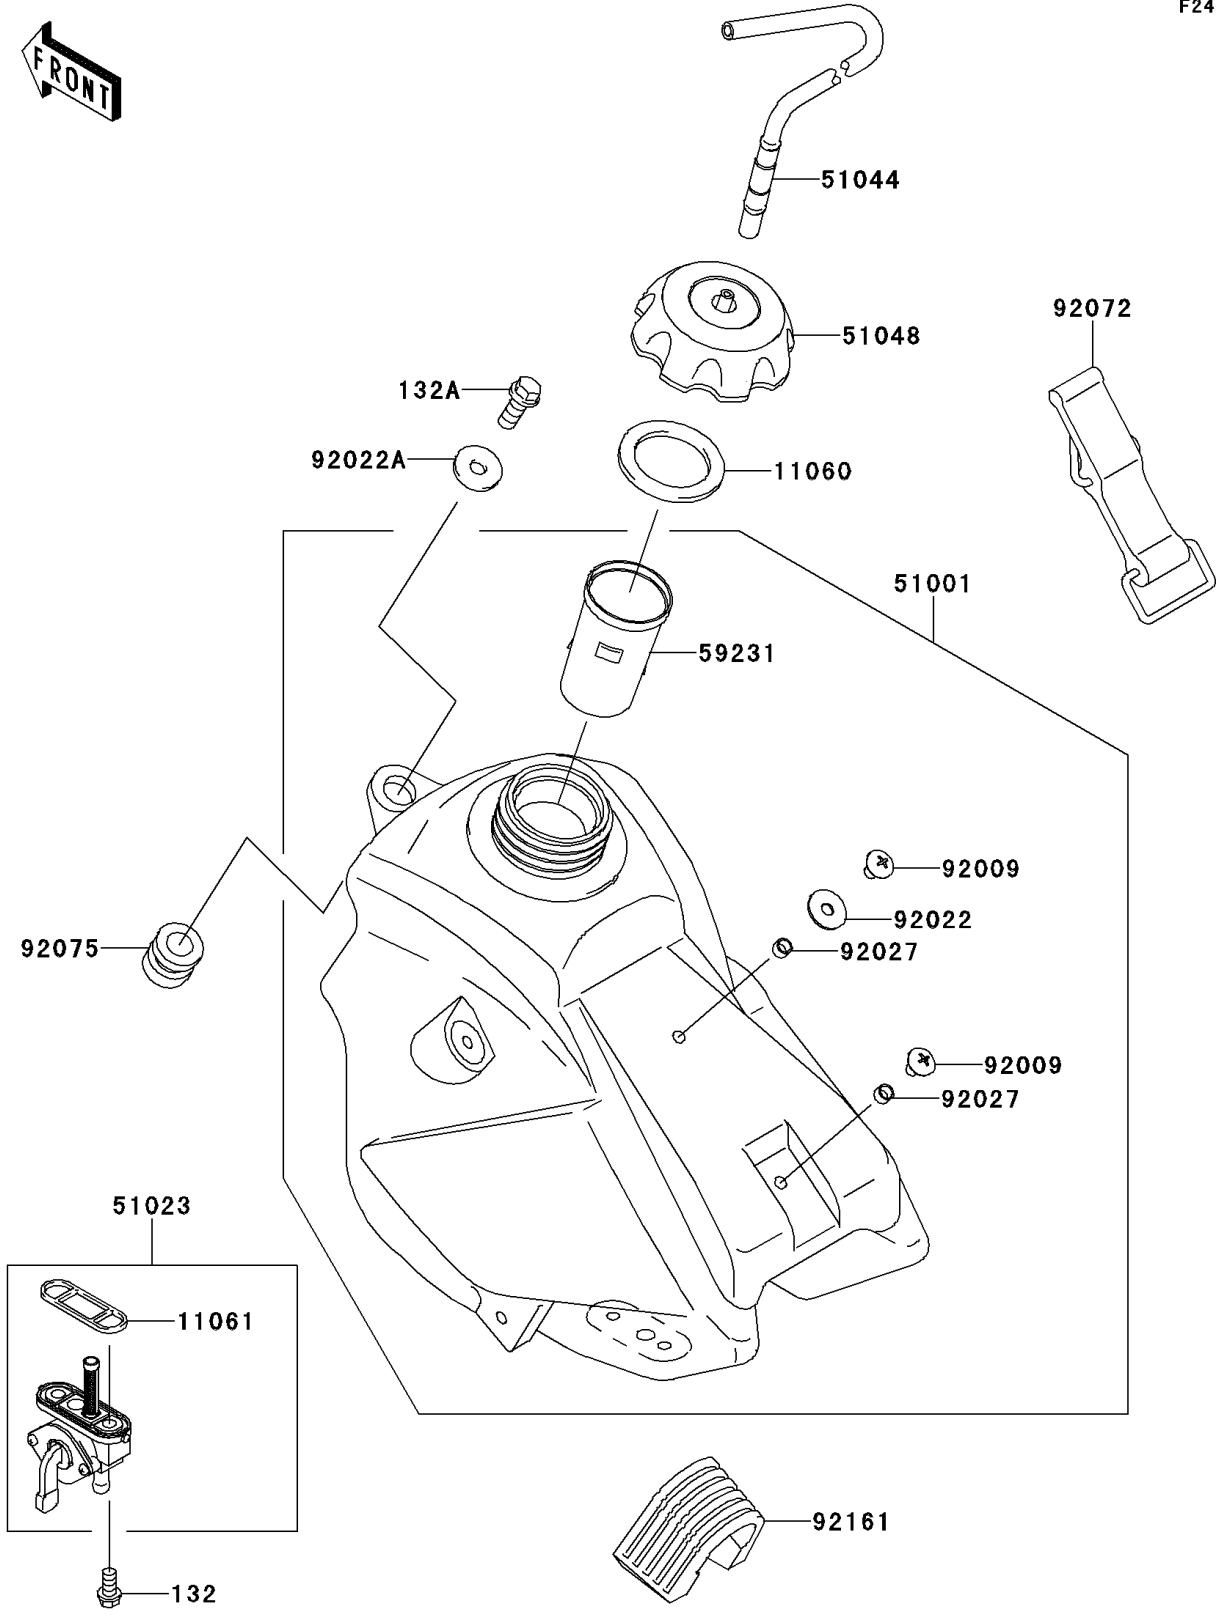

2013 KX™65 PARTS DIAGRAM

Fuel Tank

F2410

2013 KX™65 PARTS LIST

Fuel Tank

ITEM NAME	PART NUMBER	QUANTITY
BOLT-FLANGED-SMALL,6X12 (Ref # 132)	132BA0612	1
BOLT-FLANGED-SMALL,6X14 (Ref # 132A)	132BA0614	1
GASKET,FUEL TANK CAP (Ref # 11060)	11060-1340	1
GASKET,FUEL TAP (Ref # 11061)	11061-0181	1
TANK-COMP-FUEL,F.BLACK (Ref # 51001)	51001-1676-6Z	1
TAP-ASSY,FUEL (Ref # 51023)	51023-0024	1
TUBE-ASSY (Ref # 51044)	51044-0025	1
CAP-ASSY-TANK,FUEL (Ref # 51048)	51048-0014	1
FILLER (Ref # 59231)	59231-1096	1
SCREW,6X10 (Ref # 92009)	92009-1530	1
WASHER,PLAIN,6MM (Ref # 92022)	92022-165	1
WASHER,6.5X24X2 (Ref # 92022A)	92022-1690	1
COLLAR,6.2X7.8X5 (Ref # 92027)	92027-2096	1
BAND,FUEL TANK (Ref # 92072)	92072-1229	1
DAMPER (Ref # 92075)	92075-1787	1
DAMPER,FUEL TANK,RR (Ref # 92161)	92161-1077	1