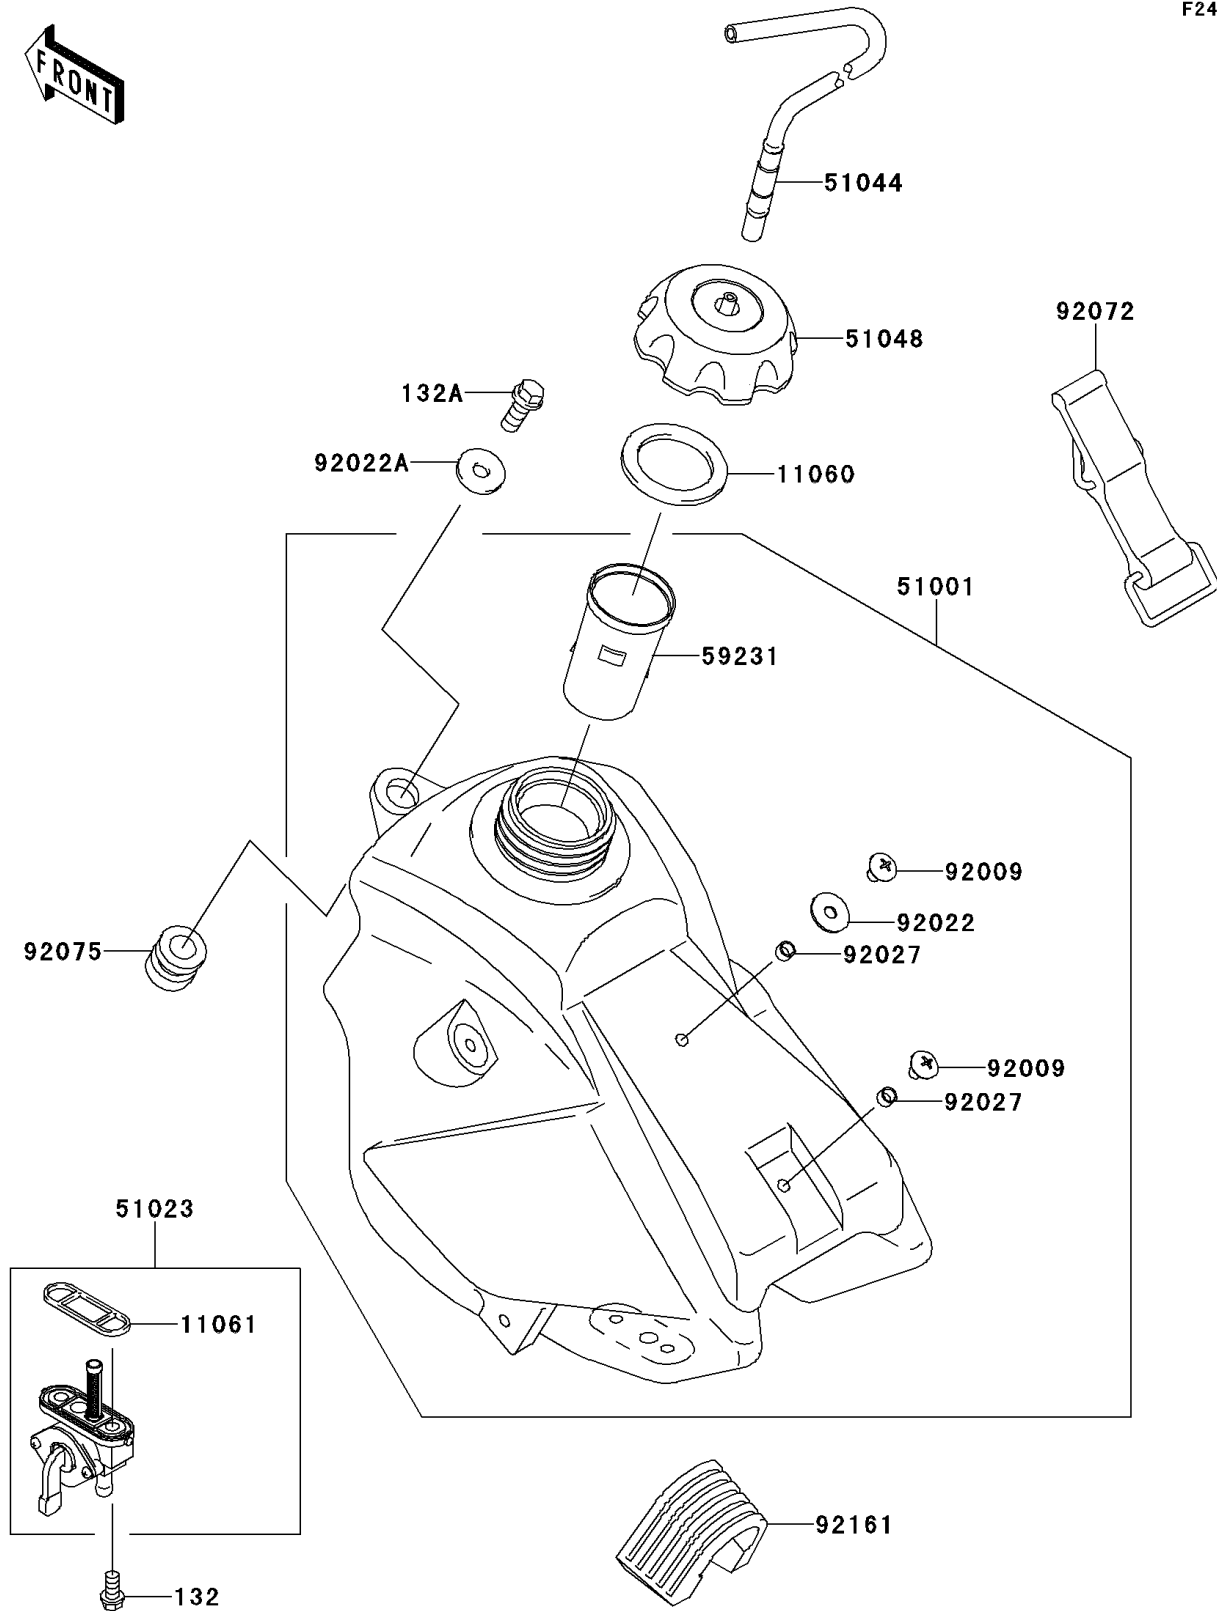

2010 KX65 (CANADA ONLY) PARTS DIAGRAM

Fuel Tank

F2410

2010 KX65 (CANADA ONLY) PARTS LIST

Fuel Tank

ITEM NAME	PART NUMBER	QUANTITY
BOLT-FLANGED-SMALL,6X12 (Ref # 132)	132BA0612	2
BOLT-FLANGED-SMALL,6X14 (Ref # 132A)	132BA0614	1
GASKET,FUEL TANK CAP (Ref # 11060)	11060-1340	1
GASKET,FUEL TAP (Ref # 11061)	11061-0181	1
TANK-COMP-FUEL,F.BLACK (Ref # 51001)	51001-1676-6Z	1
TAP-ASSY,FUEL (Ref # 51023)	51023-0024	1
TUBE-ASSY (Ref # 51044)	51044-0025	1
CAP-ASSY-TANK,FUEL (Ref # 51048)	51048-0014	1
FILLER (Ref # 59231)	59231-1096	1
SCREW,6X10 (Ref # 92009)	92009-1530	2
WASHER,PLAIN,6MM (Ref # 92022)	92022-165	1
WASHER,6.5X24X2 (Ref # 92022A)	92022-1690	1
COLLAR,6.2X7.8X5 (Ref # 92027)	92027-2096	2
BAND,FUEL TANK (Ref # 92072)	92072-1229	1
DAMPER (Ref # 92075)	92075-1787	1
DAMPER,FUEL TANK,RR (Ref # 92161)	92161-1077	1