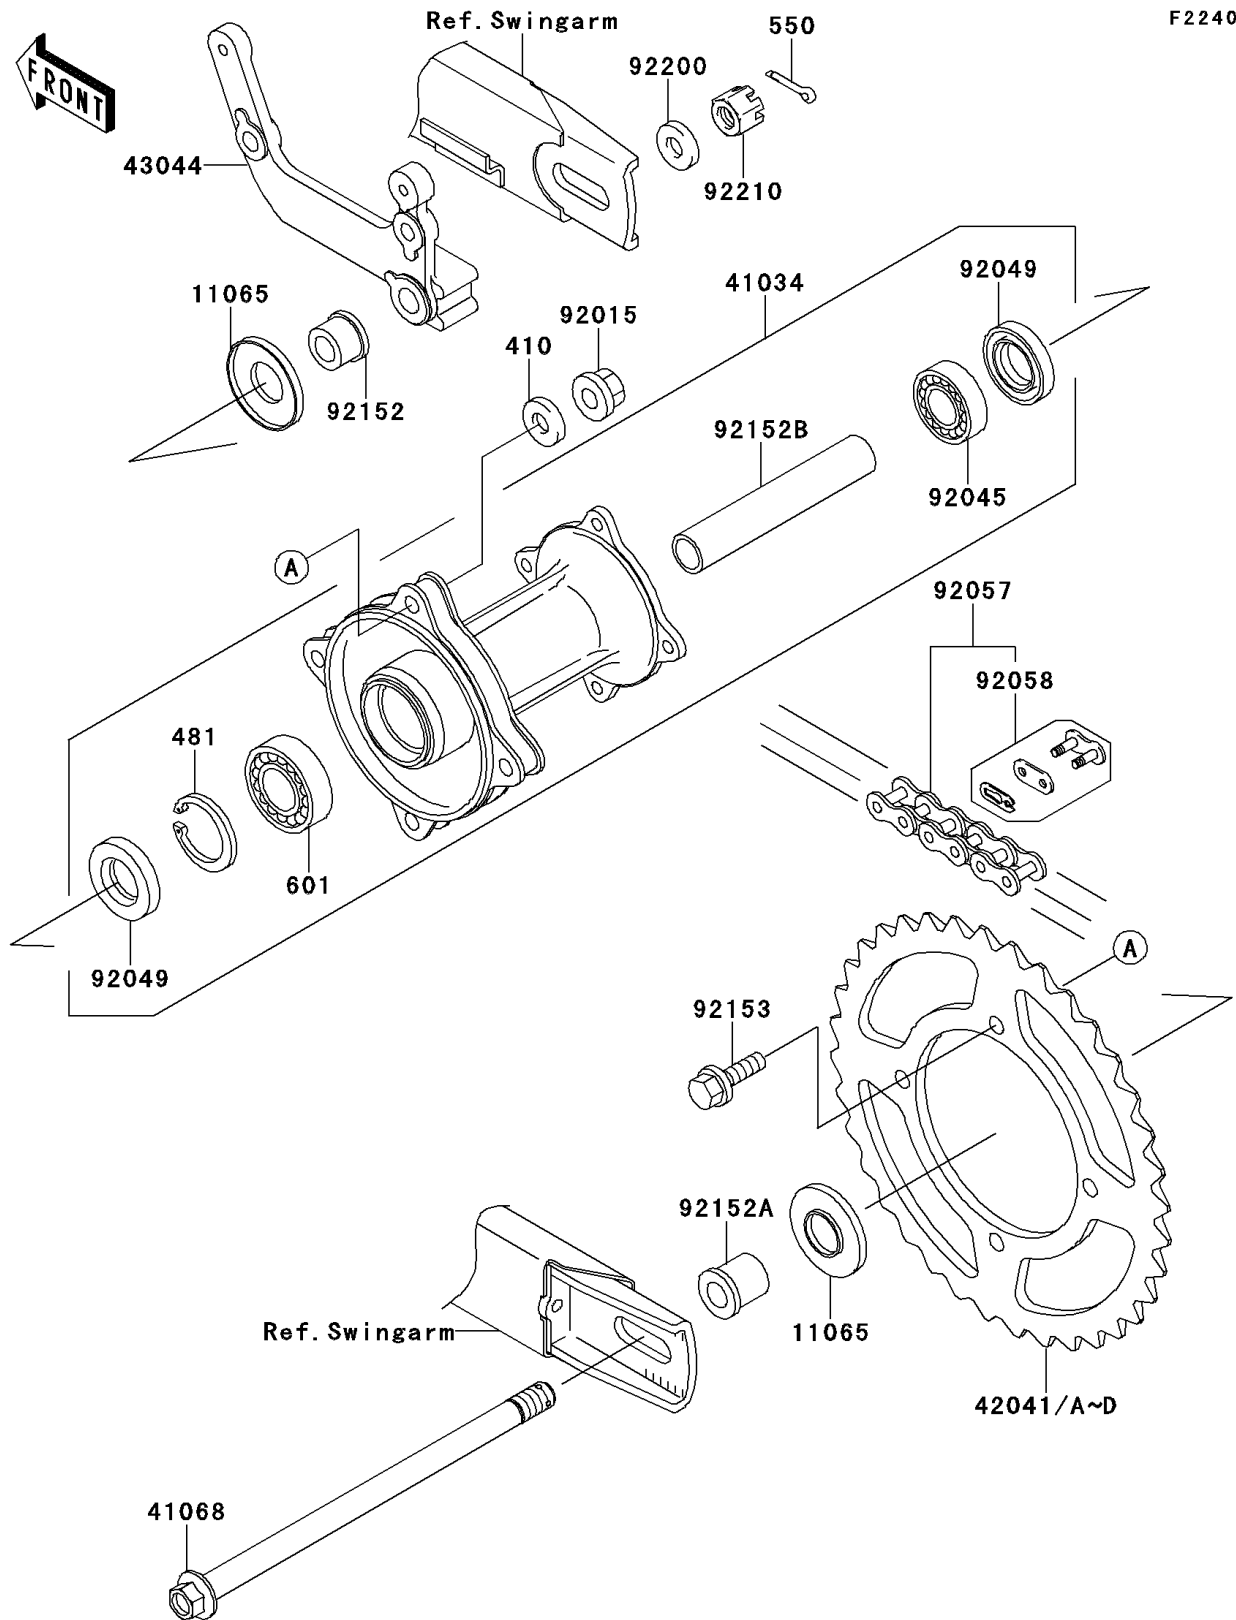

2013 KX™ 65

PARTS DIAGRAM

Rear Hub

2013 KX™ 65

PARTS LIST

Rear Hub

ITEM NAME	PART NUMBER	QUANTITY
WASHER-PLAIN-SMALL,8MM (Ref # 410)	410AA0800	4
CIRCLIP-TYPE-C,37MM (Ref # 481)	481J3700	1
PIN-COTTER,3.0X25 (Ref # 550)	550AA3025	1
BEARING-BALL,#6201UUC3 (Ref # 601)	601B6301UU	1
CAP (Ref # 11065)	11065-1137	2
DRUM-ASSY,REAR BRAKE (Ref # 41034)	41034-1303	1
AXLE,RR (Ref # 41068)	41068-1419	1
SPROCKET-HUB,45T (Ref # 42041)	42041-1526	1
SPROCKET-HUB,46T (Ref # 42041A)	42041-1527	1
SPROCKET-HUB,47T (Ref # 42041B)	42041-1528	1
SPROCKET-HUB,48T (Ref # 42041C)	42041-1529	1
SPROCKET-HUB,49T (Ref # 42041D)	42041-1549	1
HOLDER-COMP-CALIPER,RR (Ref # 43044)	43044-1127	1
NUT,8MM (Ref # 92015)	92015-1432	4
BEARING-BALL,TMB201LLUC3/2A (Ref # 92045)	92045-1062	1
SEAL-OIL,TC20376.5 (Ref # 92049)	92049-1257	2
CHAIN,DRIVE,DID420MBK1X110L (Ref # 92057)	92057-1504	1
JOINT-CHAIN,DRIVE (Ref # 92058)	92058-1073	1
COLLAR,AXLE,L=15.5 (Ref # 92152)	92152-1196	1
COLLAR,RR AXLE,L=22 (Ref # 92152A)	92152-1198	1
COLLAR,RR BRAKE DRUM,L=89 (Ref # 92152B)	92152-1199	1
BOLT,FLANGED,8X28 (Ref # 92153)	92153-1101	4
WASHER,12.3X23X2.3 (Ref # 92200)	92200-1004	1
NUT,12MM (Ref # 92210)	92210-7501	1