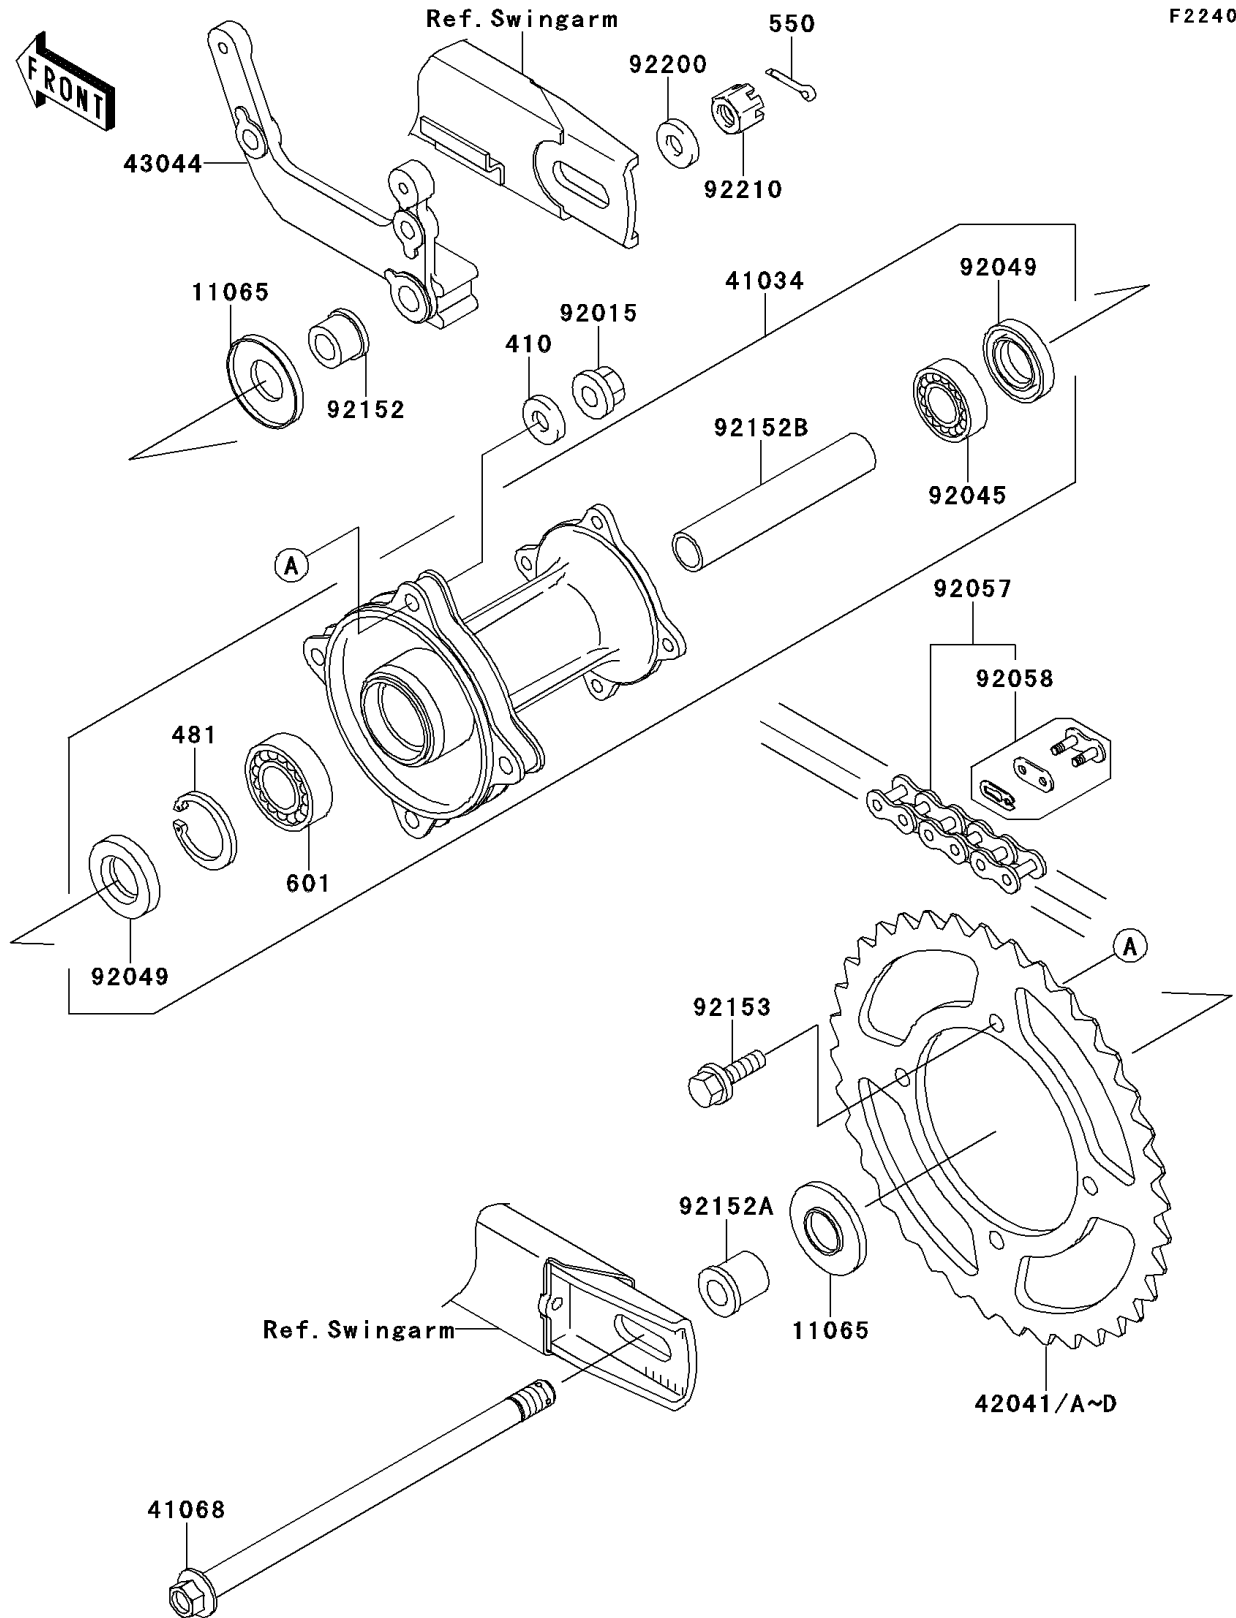

# 2013 KX™ 65 PARTS DIAGRAM

Rear Hub

## 2013 KX™ 65 PARTS LIST

### Rear Hub

ITEM NAME	PART NUMBER	QUANTITY
WASHER-PLAIN-SMALL,8MM (Ref # 410)	410AA0800	4
CIRCLIP-TYPE-C,37MM (Ref # 481)	481J3700	1
PIN-COTTER,3.0X25 (Ref # 550)	550AA3025	1
BEARING-BALL,#6201UUC3 (Ref # 601)	601B6301UU	1
CAP (Ref # 11065)	11065-1137	2
DRUM-ASSY,REAR BRAKE (Ref # 41034)	41034-1303	1
AXLE,RR (Ref # 41068)	41068-1419	1
SPROCKET-HUB,45T (Ref # 42041)	42041-1526	1
SPROCKET-HUB,46T (Ref # 42041A)	42041-1527	1
SPROCKET-HUB,47T (Ref # 42041B)	42041-1528	1
SPROCKET-HUB,48T (Ref # 42041C)	42041-1529	1
SPROCKET-HUB,49T (Ref # 42041D)	42041-1549	1
HOLDER-COMP-CALIPER,RR (Ref # 43044)	43044-1127	1
NUT,8MM (Ref # 92015)	92015-1432	4
BEARING-BALL,TMB201LLUC3/2A (Ref # 92045)	92045-1062	1
SEAL-OIL,TC20376.5 (Ref # 92049)	92049-1257	2
CHAIN,DRIVE,DID420MBK1X110L (Ref # 92057)	92057-1504	1
JOINT-CHAIN,DRIVE (Ref # 92058)	92058-1073	1
COLLAR,AXLE,L=15.5 (Ref # 92152)	92152-1196	1
COLLAR,RR AXLE,L=22 (Ref # 92152A)	92152-1198	1
COLLAR,RR BRAKE DRUM,L=89 (Ref # 92152B)	92152-1199	1
BOLT,FLANGED,8X28 (Ref # 92153)	92153-1101	4
WASHER,12.3X23X2.3 (Ref # 92200)	92200-1004	1
NUT,12MM (Ref # 92210)	92210-7501	1