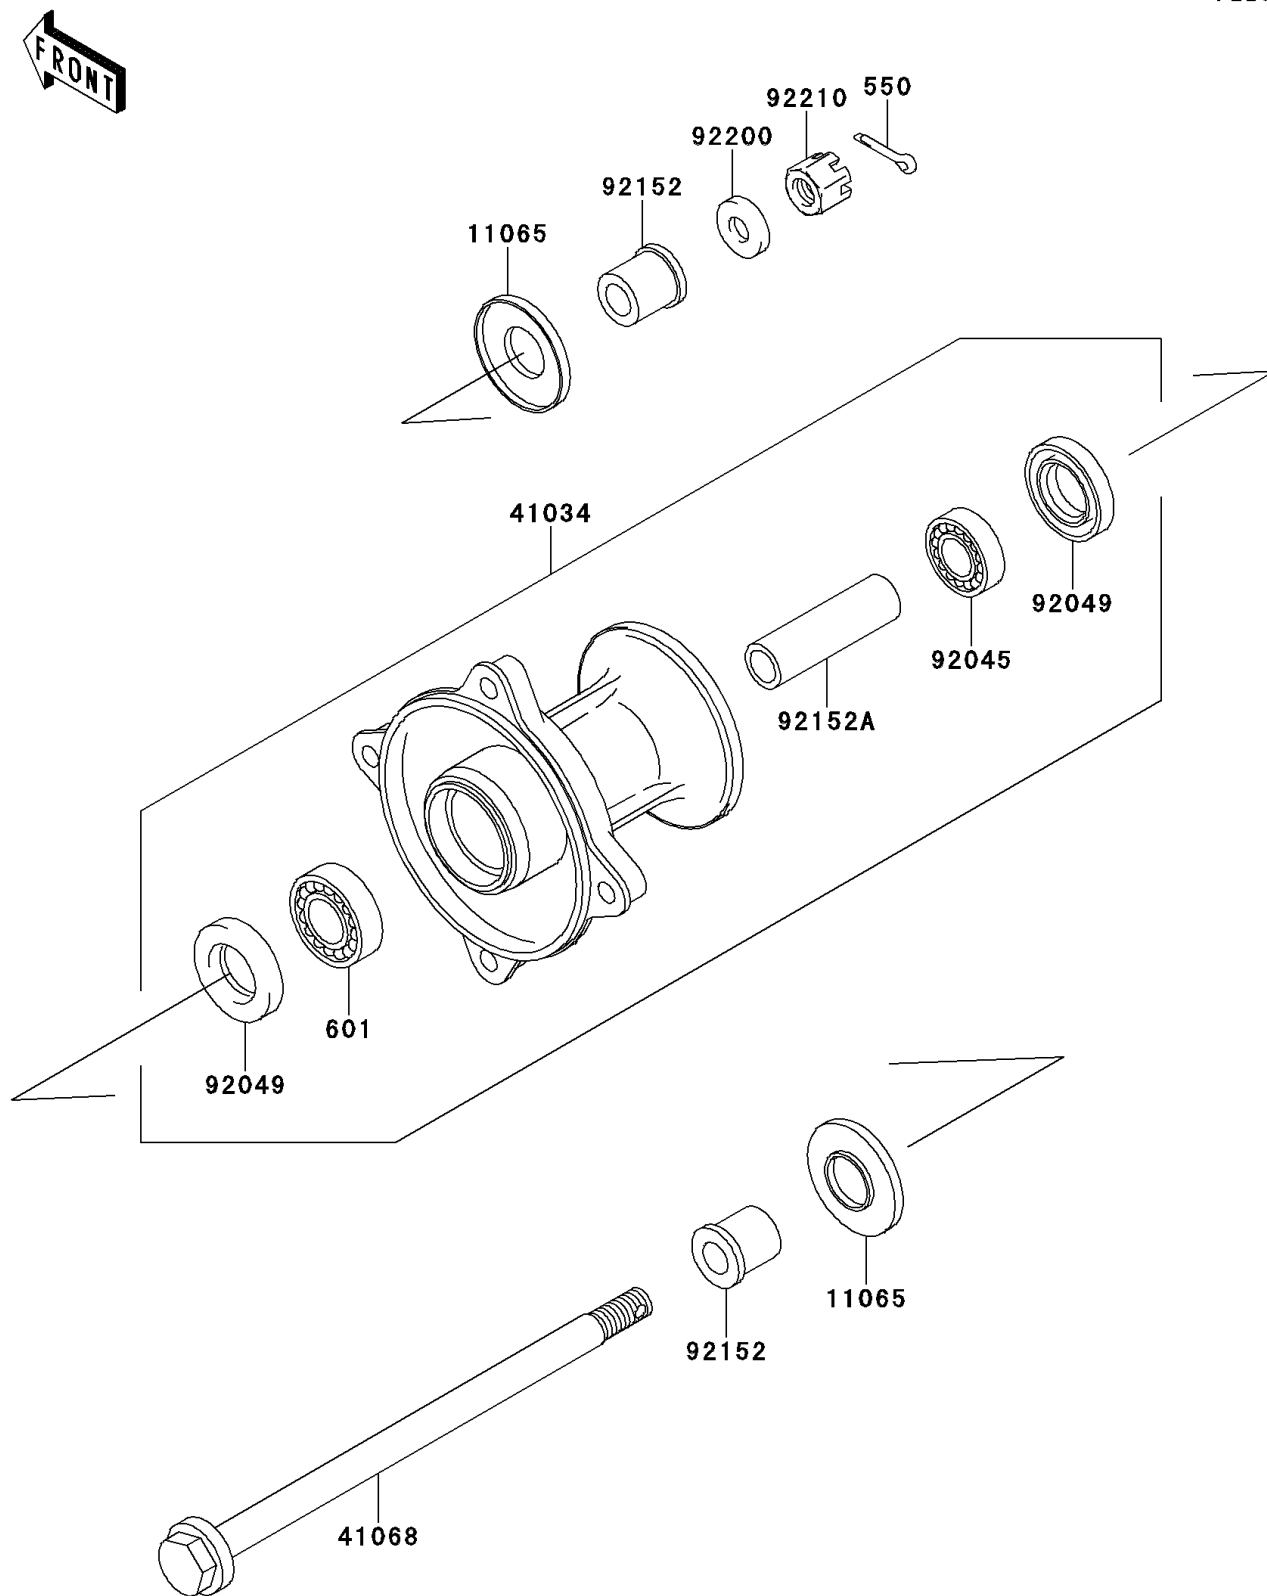

2014 KX™65 PARTS DIAGRAM

Front Hub

F2230

2014 KX™65 PARTS LIST

Front Hub

| ITEM NAME | PART NUMBER | QUANTITY |
|-------------------------------------------|-------------|----------|
| PIN-COTTER,3.0X25 (Ref # 550) | 550AA3025 | 1 |
| BEARING-BALL,#6201UUC3 (Ref # 601) | 601B6301UU | 1 |
| CAP (Ref # 11065) | 11065-1137 | 1 |
| DRUM-ASSY,FRONT BRAKE (Ref # 41034) | 41034-1302 | 1 |
| AXLE,FR (Ref # 41068) | 41068-1418 | 1 |
| BEARING-BALL,TMB201LLUC3/2A (Ref # 92045) | 92045-1062 | 1 |
| SEAL-OIL,TC20376.5 (Ref # 92049) | 92049-1257 | 1 |
| COLLAR,AXLE,L=15.5 (Ref # 92152) | 92152-1196 | 1 |
| COLLAR,FR BRAKE DRUM,L=59 (Ref # 92152A) | 92152-1197 | 1 |
| WASHER,12.3X23X2.3 (Ref # 92200) | 92200-1004 | 1 |
| NUT,12MM (Ref # 92210) | 92210-7501 | 1 |