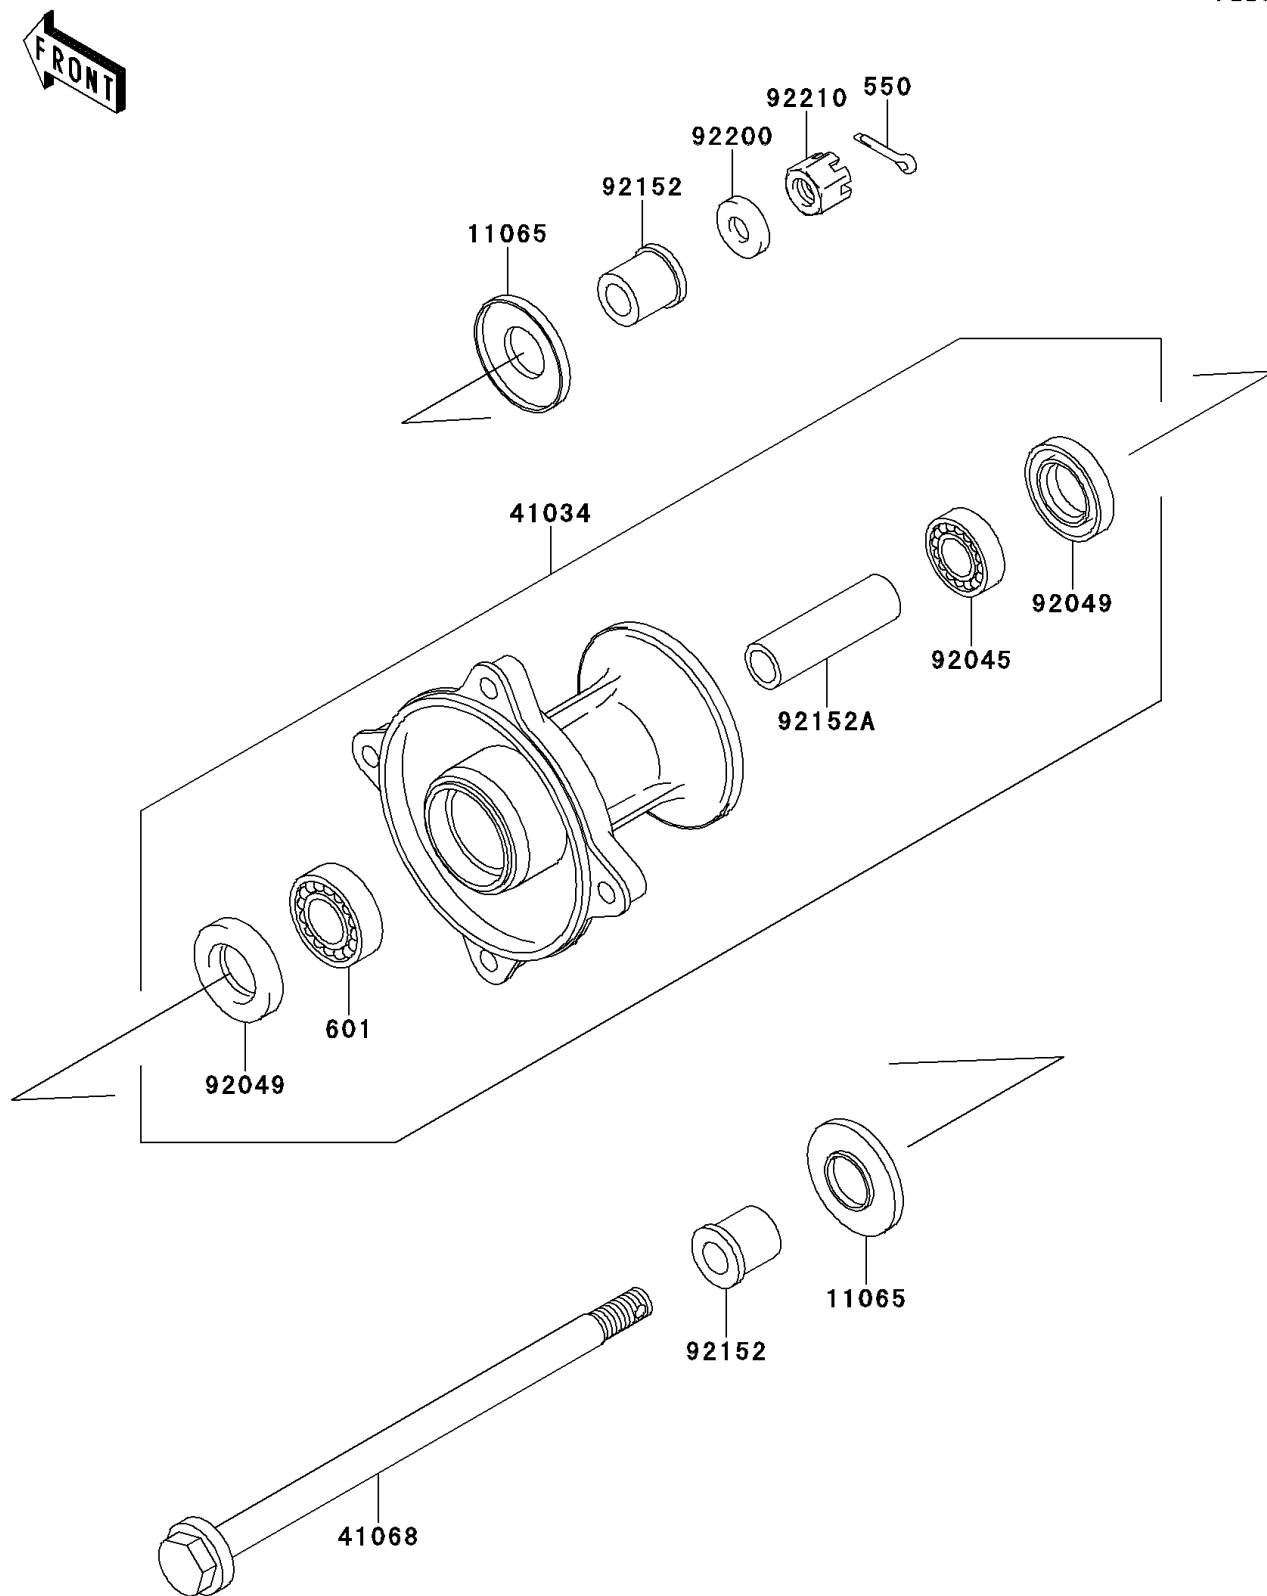

2013 KX™65 PARTS DIAGRAM

Front Hub

F2230

2013 KX™65 PARTS LIST

Front Hub

| ITEM NAME | PART NUMBER | QUANTITY |
|---|-------------|----------|
| PIN-COTTER,3.0X25 (Ref # 550) | 550AA3025 | 1 |
| BEARING-BALL,#6201UUC3 (Ref # 601) | 601B6301UU | 1 |
| CAP (Ref # 11065) | 11065-1137 | 1 |
| DRUM-ASSY,FRONT BRAKE (Ref # 41034) | 41034-1302 | 1 |
| AXLE,FR (Ref # 41068) | 41068-1418 | 1 |
| BEARING-BALL,TMB201LLUC3/2A (Ref # 92045) | 92045-1062 | 1 |
| SEAL-OIL,TC20376.5 (Ref # 92049) | 92049-1257 | 1 |
| COLLAR,AXLE,L=15.5 (Ref # 92152) | 92152-1196 | 1 |
| COLLAR,FR BRAKE DRUM,L=59 (Ref # 92152A) | 92152-1197 | 1 |
| WASHER,12.3X23X2.3 (Ref # 92200) | 92200-1004 | 1 |
| NUT,12MM (Ref # 92210) | 92210-7501 | 1 |