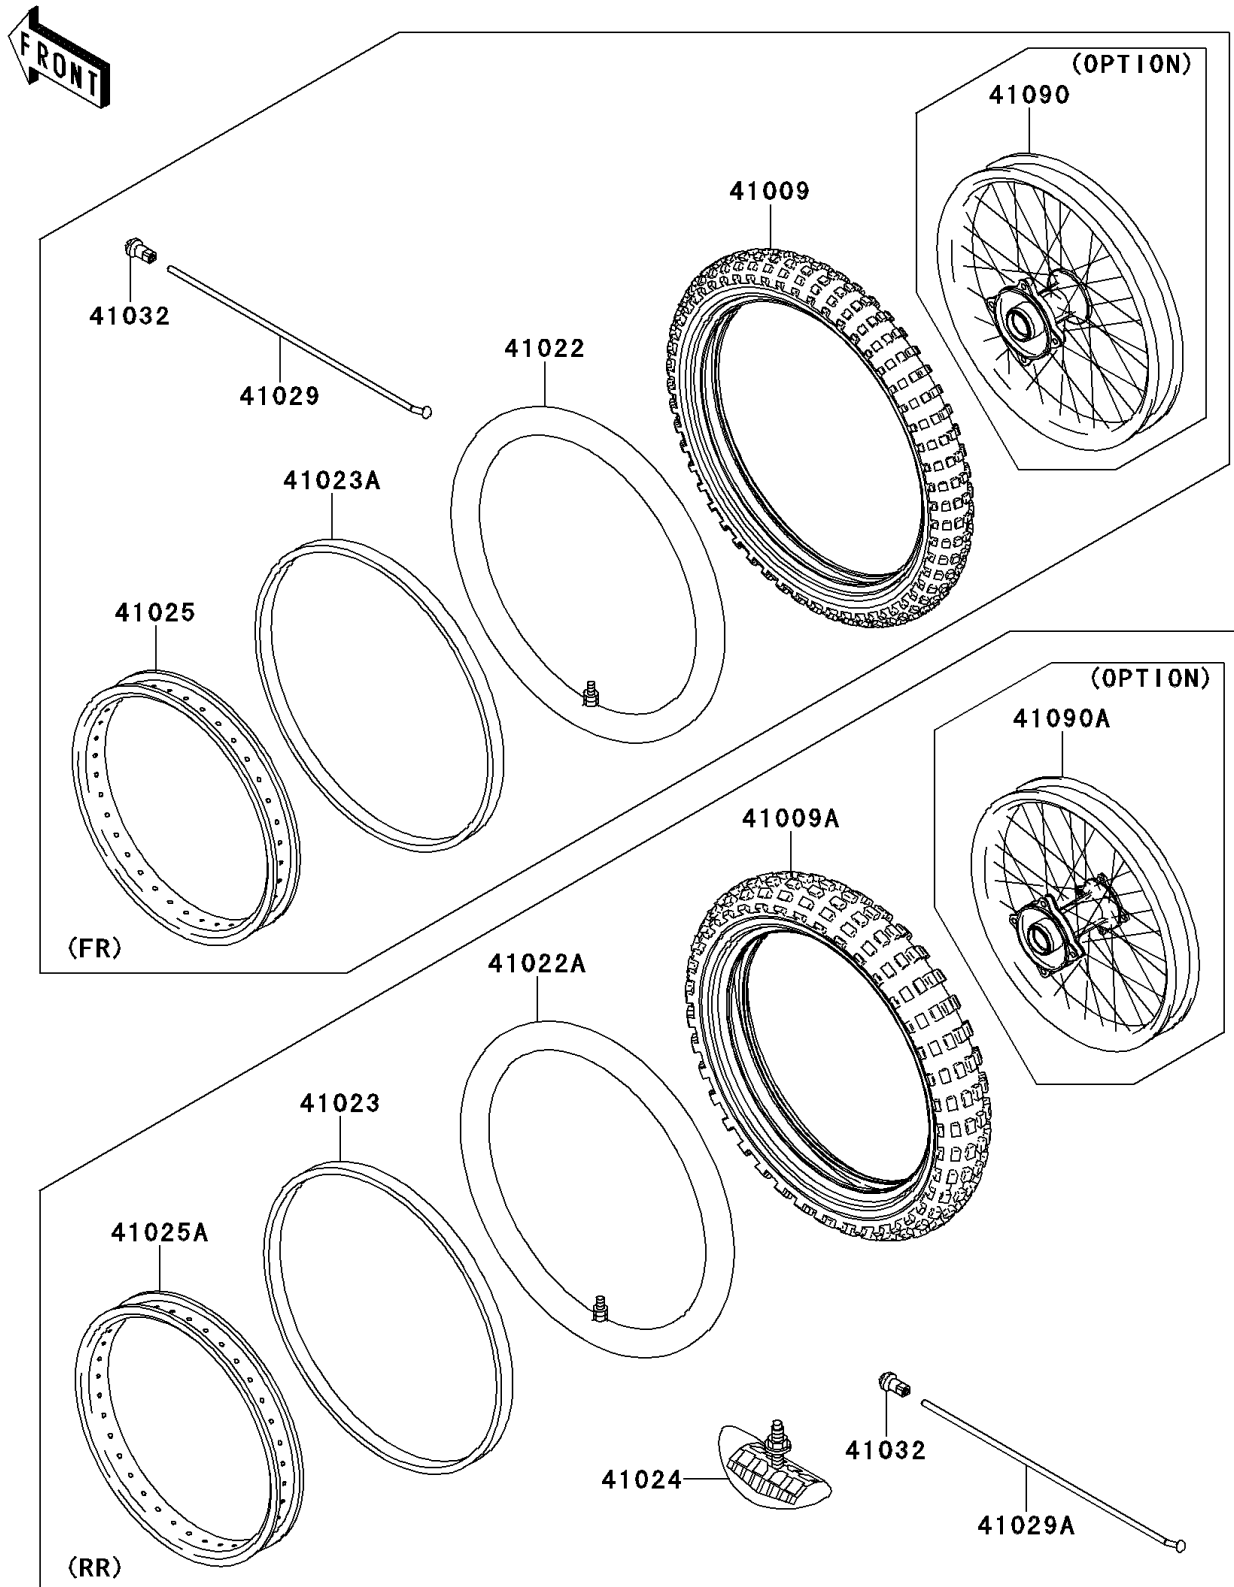

2014 KX™65 PARTS DIAGRAM

Wheels/Tires

F2210

2014 KX™65 PARTS LIST

Wheels/Tires

ITEM NAME	PART NUMBER	QUANTITY
TIRE,FR,60/100-14 30M,D756F(D) (Ref # 41009)	41009-0105	1
TIRE,RR,80/100-12 41M,D756F(D) (Ref # 41009A)	41009-0106	1
TUBE-TIRE,FR,60/100-14(D) (Ref # 41022)	41022-1114	1
TUBE-TIRE,RR,80/100-12(D) (Ref # 41022A)	41022-1115	1
BAND-RIM,RR,80/100-12(D) (Ref # 41023)	41023-1066	1
BAND-RIM,FR,80/100-14(D) (Ref # 41023A)	41023-1068	1
STOPPER-RIM,1.60-M(DUNLOP) (Ref # 41024)	41024-010	1
RIM,FR,1.40X14,BLACK (Ref # 41025)	41025-0129-WC	1
RIM,RR,1.60X12,BLACK (Ref # 41025A)	41025-0130-WC	1
SPOKE-INNER,FR,150MMX159D (Ref # 41029)	41029-1302	1
SPOKE-INNER,RR,125.5MMX167D (Ref # 41029A)	41029-1303	1
NIPPLE-SPOKE (Ref # 41032)	41032-1055	1
WHEEL,FR,1.40X14,BLACK (Ref # 41090)	41090-0099-WC	1
WHEEL,RR,1.60X12,BLACK (Ref # 41090A)	41090-0100-WC	1