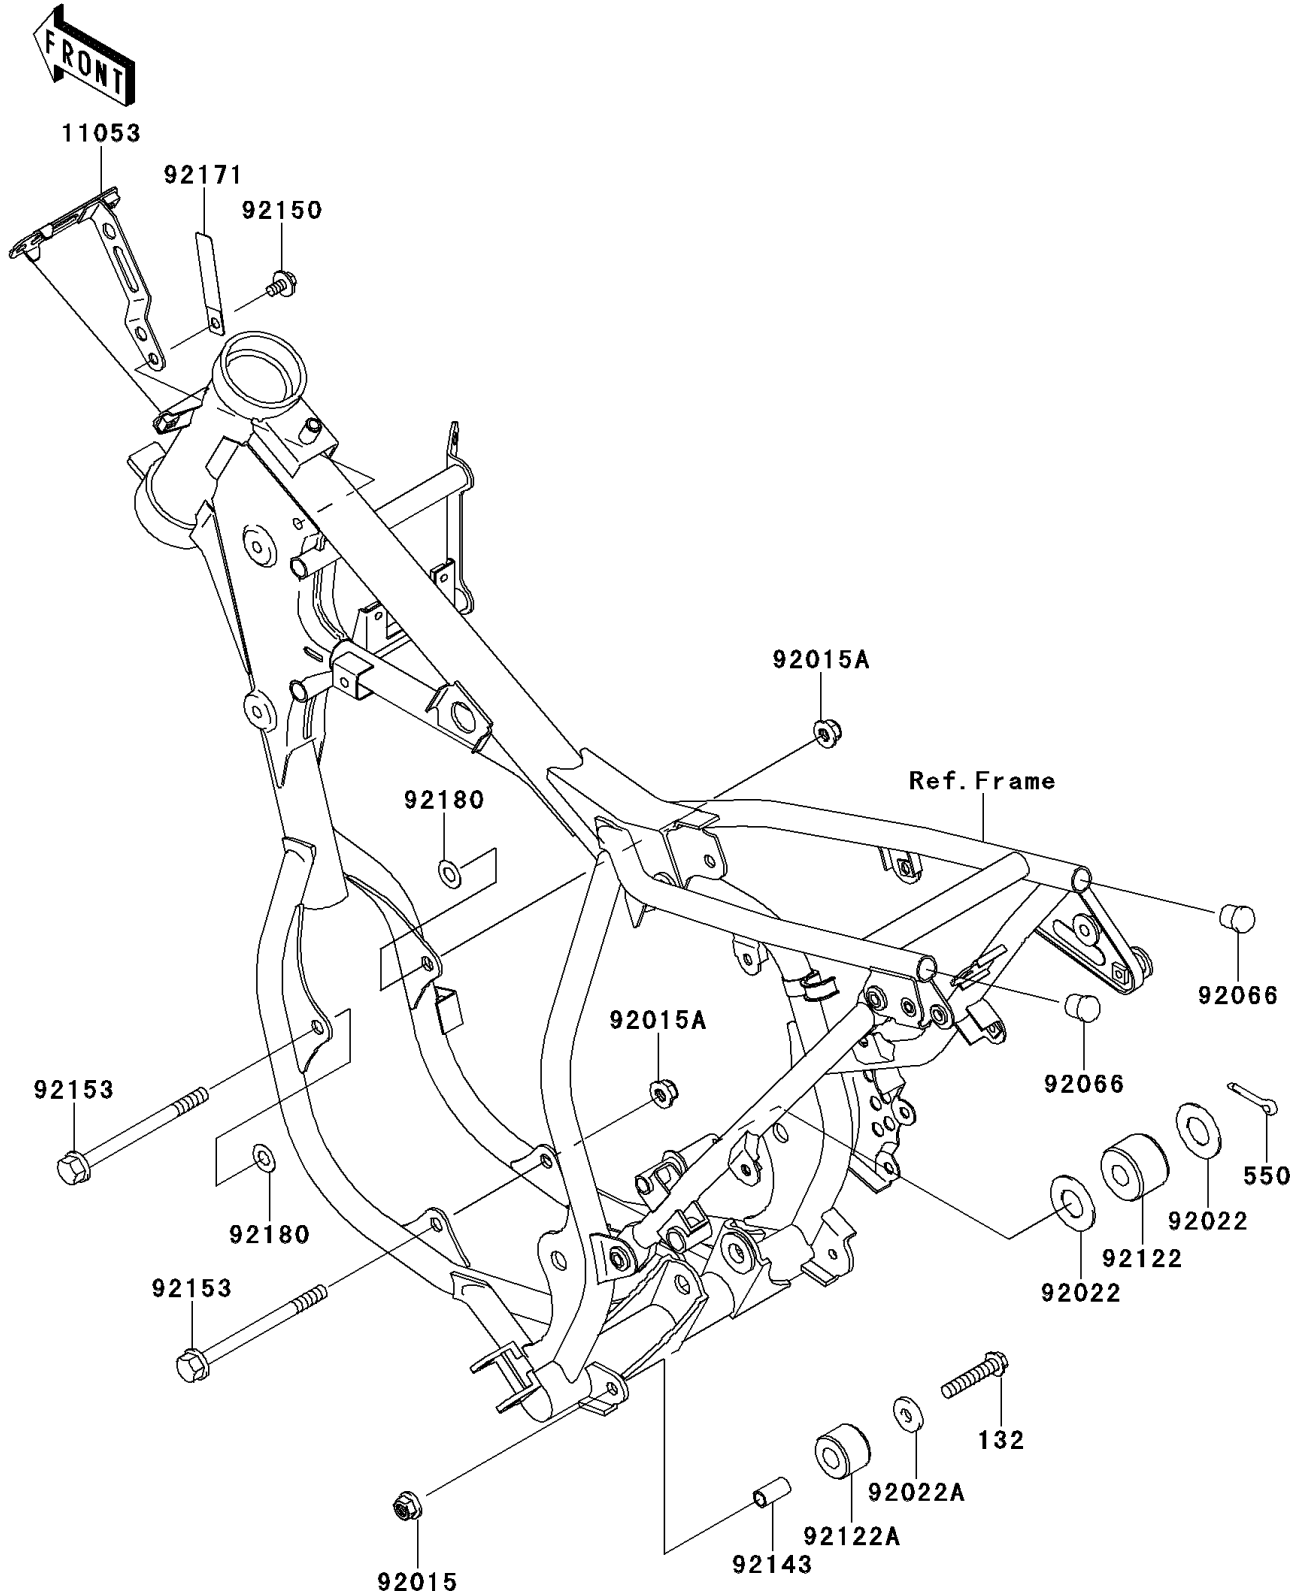

2014 KX™ 65 PARTS DIAGRAM

Engine Mount

F2122

2014 KX™ 65 PARTS LIST

Engine Mount

ITEM NAME	PART NUMBER	QUANTITY
BOLT-FLANGED-SMALL,8X40 (Ref # 132)	132BA0840	1
PIN-COTTER,2.5X18 (Ref # 550)	550AA2518	1
BRACKET,IGNITER (Ref # 11053)	11053-1682	1
NUT,FLANGED,8MM (Ref # 92015)	92015-1406	1
NUT,8MM (Ref # 92015A)	92015-1432	2
WASHER (Ref # 92022)	92022-107	2
WASHER,8.5X20X1.6 (Ref # 92022A)	92022-1561	1
PLUG (Ref # 92066)	92066-1081	2
ROLLER,CHAIN GUIDE (Ref # 92122)	92122-1179	1
ROLLER,CHAIN GUIDE (Ref # 92122A)	92122-1213	1
COLLAR,9.5X12.7X25 (Ref # 92143)	92143-1432	1
BOLT,6X12 (Ref # 92150)	92150-1891	1
BOLT,FLANGED,8X110 (Ref # 92153)	92153-1095	2
CLAMP (Ref # 92171)	92171-0652	1
SHIM,9X18X0.3 (Ref # 92180)	92180-1354	AR