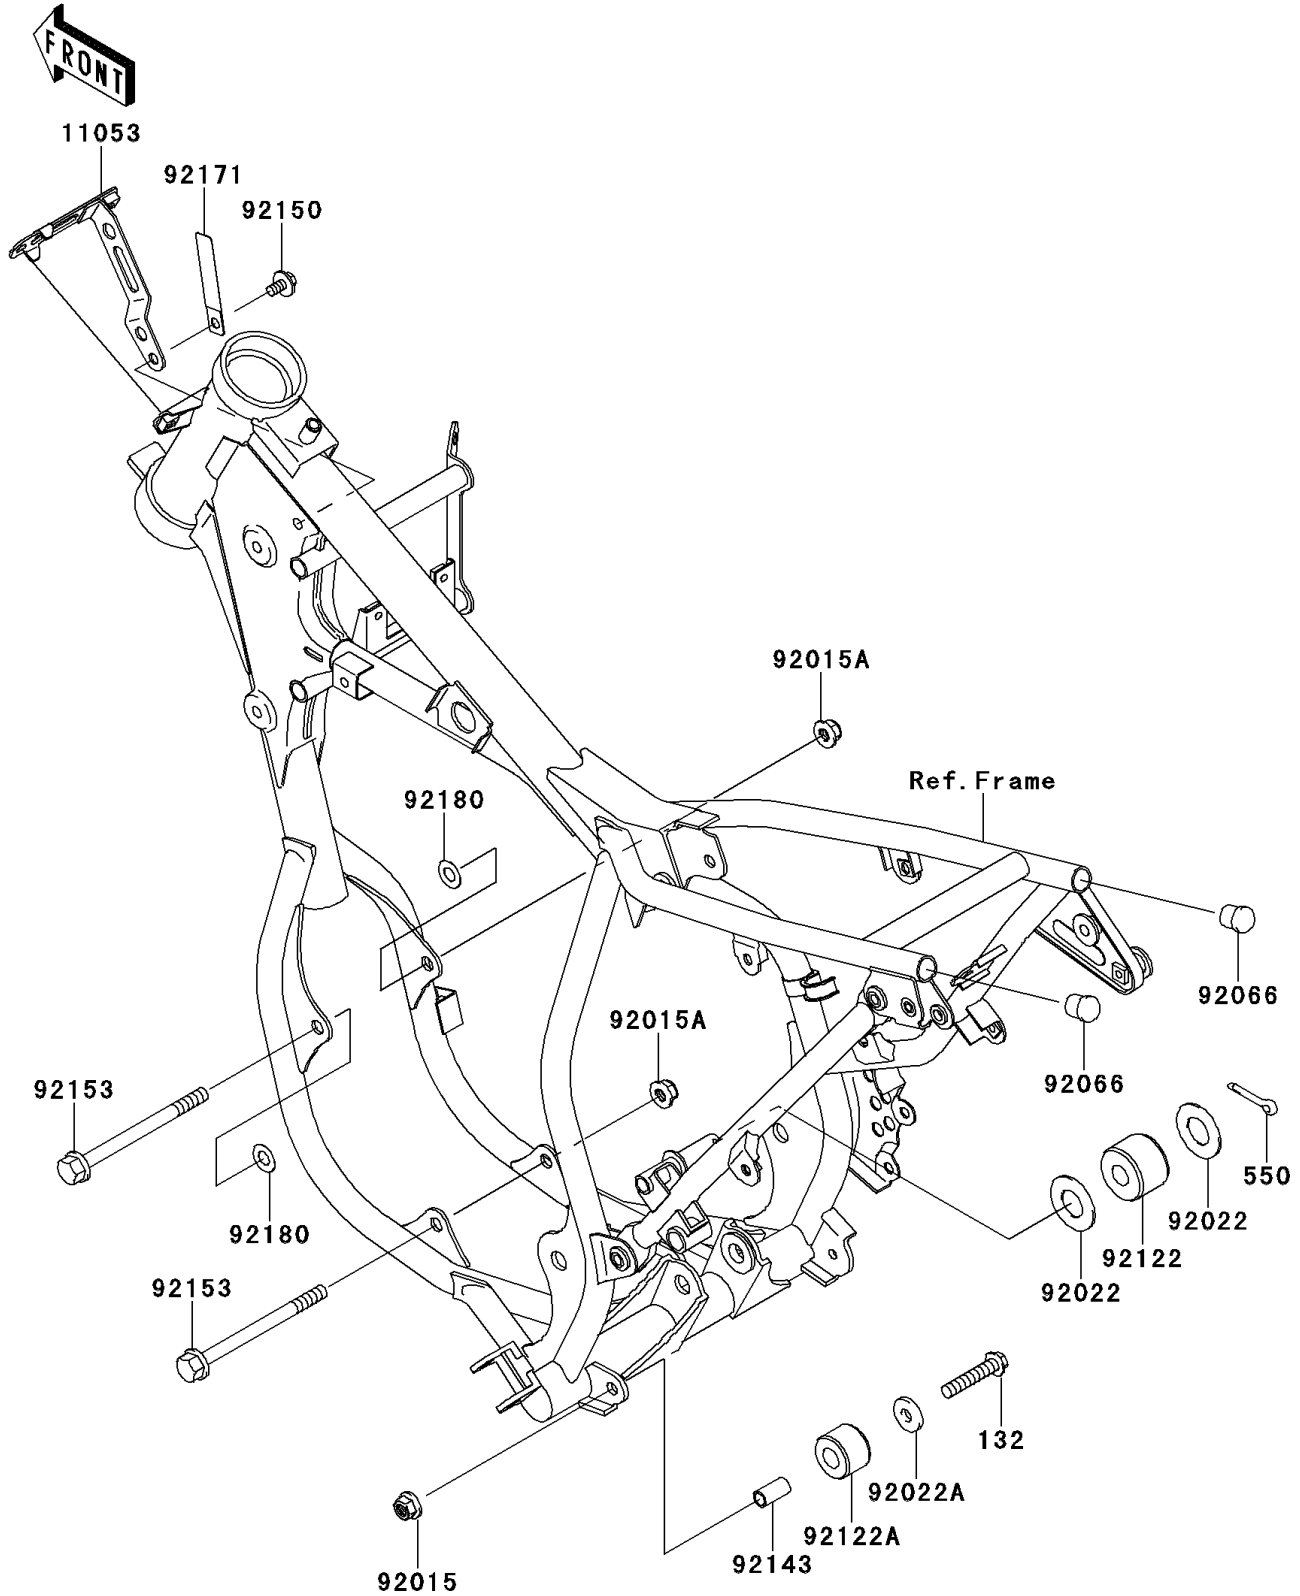

2013 KX™ 65 PARTS DIAGRAM

Engine Mount

F2122

2013 KX™ 65 PARTS LIST

Engine Mount

ITEM NAME	PART NUMBER	QUANTITY
BOLT-FLANGED-SMALL,8X40 (Ref # 132)	132BA0840	1
PIN-COTTER,2.5X18 (Ref # 550)	550AA2518	1
BRACKET,IGNITER (Ref # 11053)	11053-1682	1
NUT,FLANGED,8MM (Ref # 92015)	92015-1406	1
NUT,8MM (Ref # 92015A)	92015-1432	2
WASHER (Ref # 92022)	92022-107	2
WASHER,8.5X20X1.6 (Ref # 92022A)	92022-1561	1
PLUG (Ref # 92066)	92066-1081	2
ROLLER,CHAIN GUIDE (Ref # 92122)	92122-1179	1
ROLLER,CHAIN GUIDE (Ref # 92122A)	92122-1213	1
COLLAR,9.5X12.7X25 (Ref # 92143)	92143-1432	1
BOLT,6X12 (Ref # 92150)	92150-1891	1
BOLT,FLANGED,8X110 (Ref # 92153)	92153-1095	2
CLAMP (Ref # 92171)	92171-0652	1
SHIM,9X18X0.3 (Ref # 92180)	92180-1354	AR