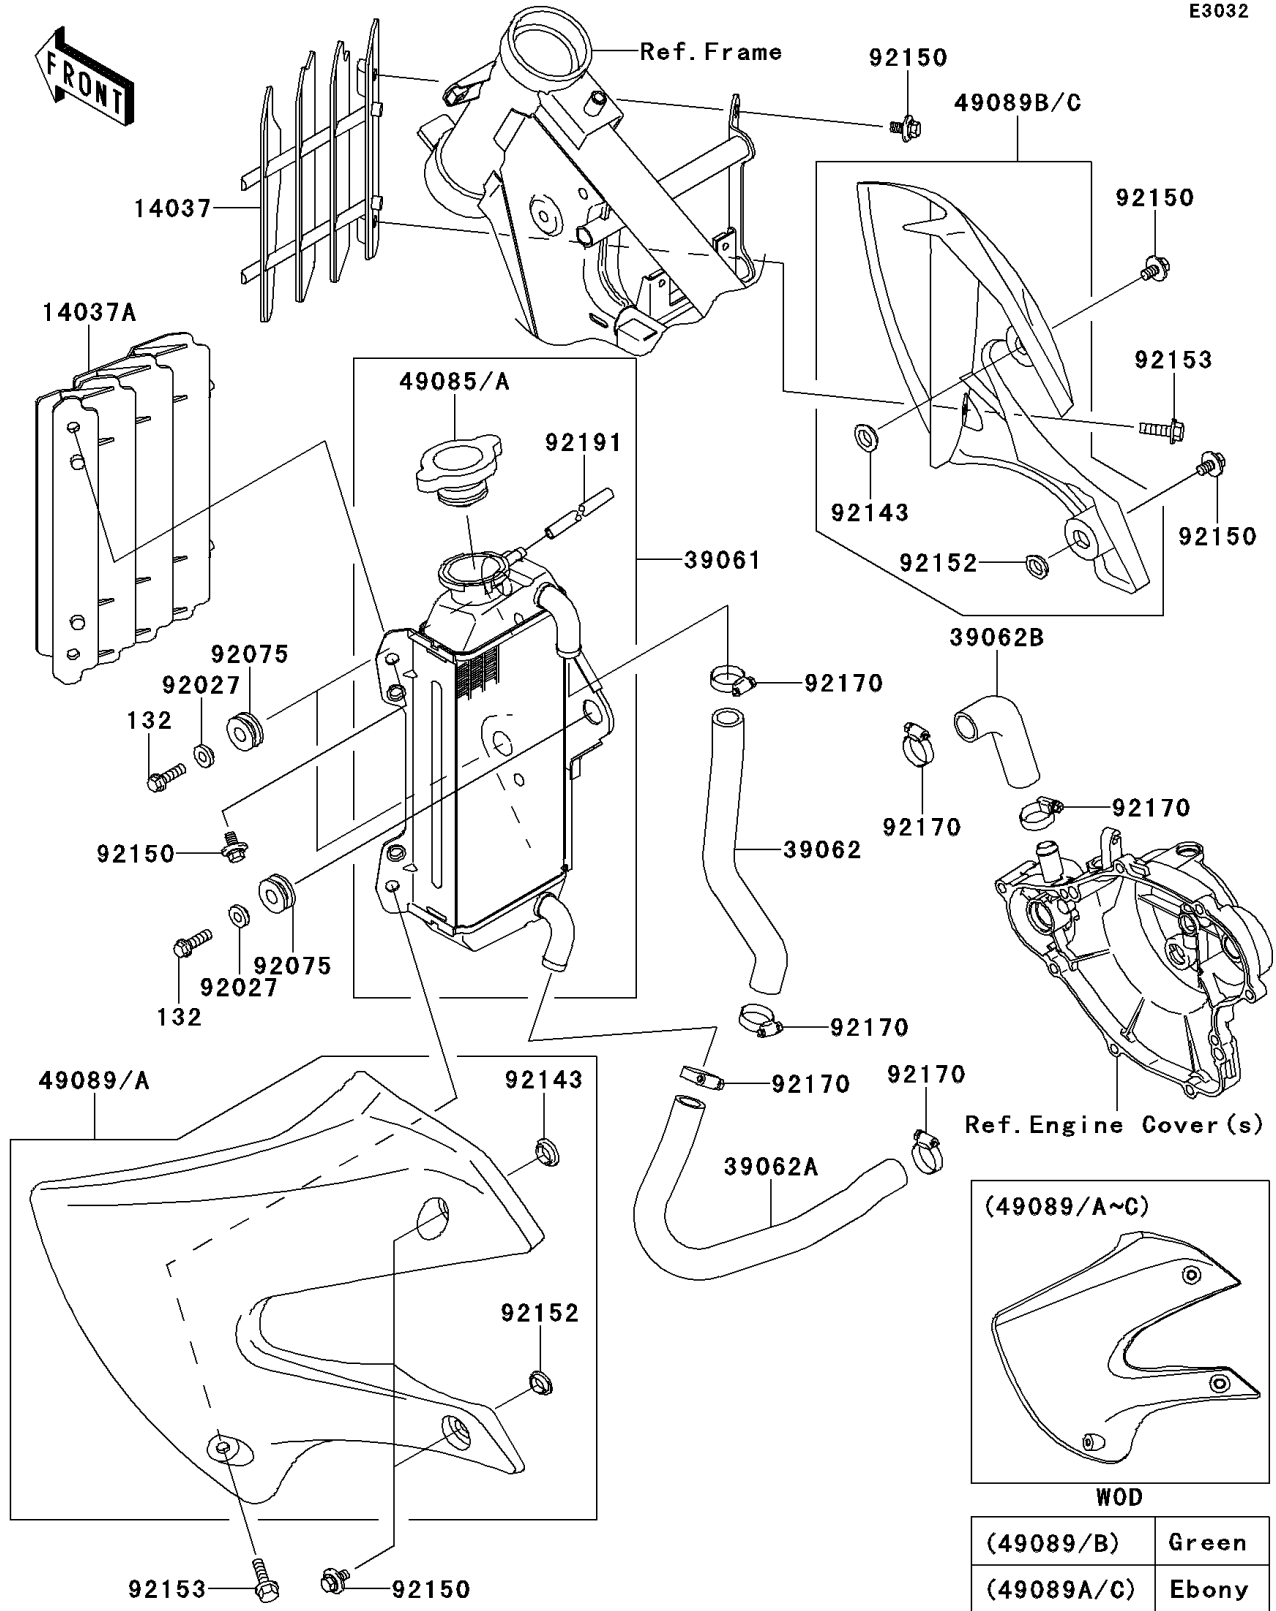

2010 KX65 (CANADA ONLY) PARTS DIAGRAM

Radiator

E3032

2010 KX65 (CANADA ONLY) PARTS LIST

Radiator

ITEM NAME	PART NUMBER	QUANTITY
BOLT-FLANGED-SMALL,6X20 (Ref # 132)	132BC0620	3
SCREEN,RH,EBONY (Ref # 14037)	14037-0047-6C	1
SCREEN,LH,EBONY (Ref # 14037A)	14037-1266-6C	1
RADIATOR-ASSY (Ref # 39061)	39061-1277	1
HOSE-COOLING,HEAD-RADIATOR (Ref # 39062)	39062-1808	1
HOSE-COOLING,PUMP-RADIATOR (Ref # 39062A)	39062-1809	1
HOSE-COOLING,PIPE-CYLINDER (Ref # 39062B)	39062-1810	1
CAP-ASSY-PRESSURE,P1.1 (Ref # 49085)	49085-1076	1
CAP-ASSY-PRESSURE,P1.8 (Ref # 49085A)	49085-1077	1
SHROUD-ENGINE,LH,EBONY (Ref # 49089A)	49089-1144-6C	1
SHROUD-ENGINE,RH,EBONY (Ref # 49089C)	49089-1145-6C	1
COLLAR,L=11.1 (Ref # 92027)	92027-194	3
DAMPER (Ref # 92075)	92075-209	3
COLLAR (Ref # 92143)	92143-1196	2
BOLT,6X12 (Ref # 92150)	92150-1435	6
COLLAR (Ref # 92152)	92152-1235	2
BOLT,6X20 (Ref # 92153)	92153-0502	2
CLAMP (Ref # 92170)	92170-1283	6
TUBE (Ref # 92191)	92191-1434	1