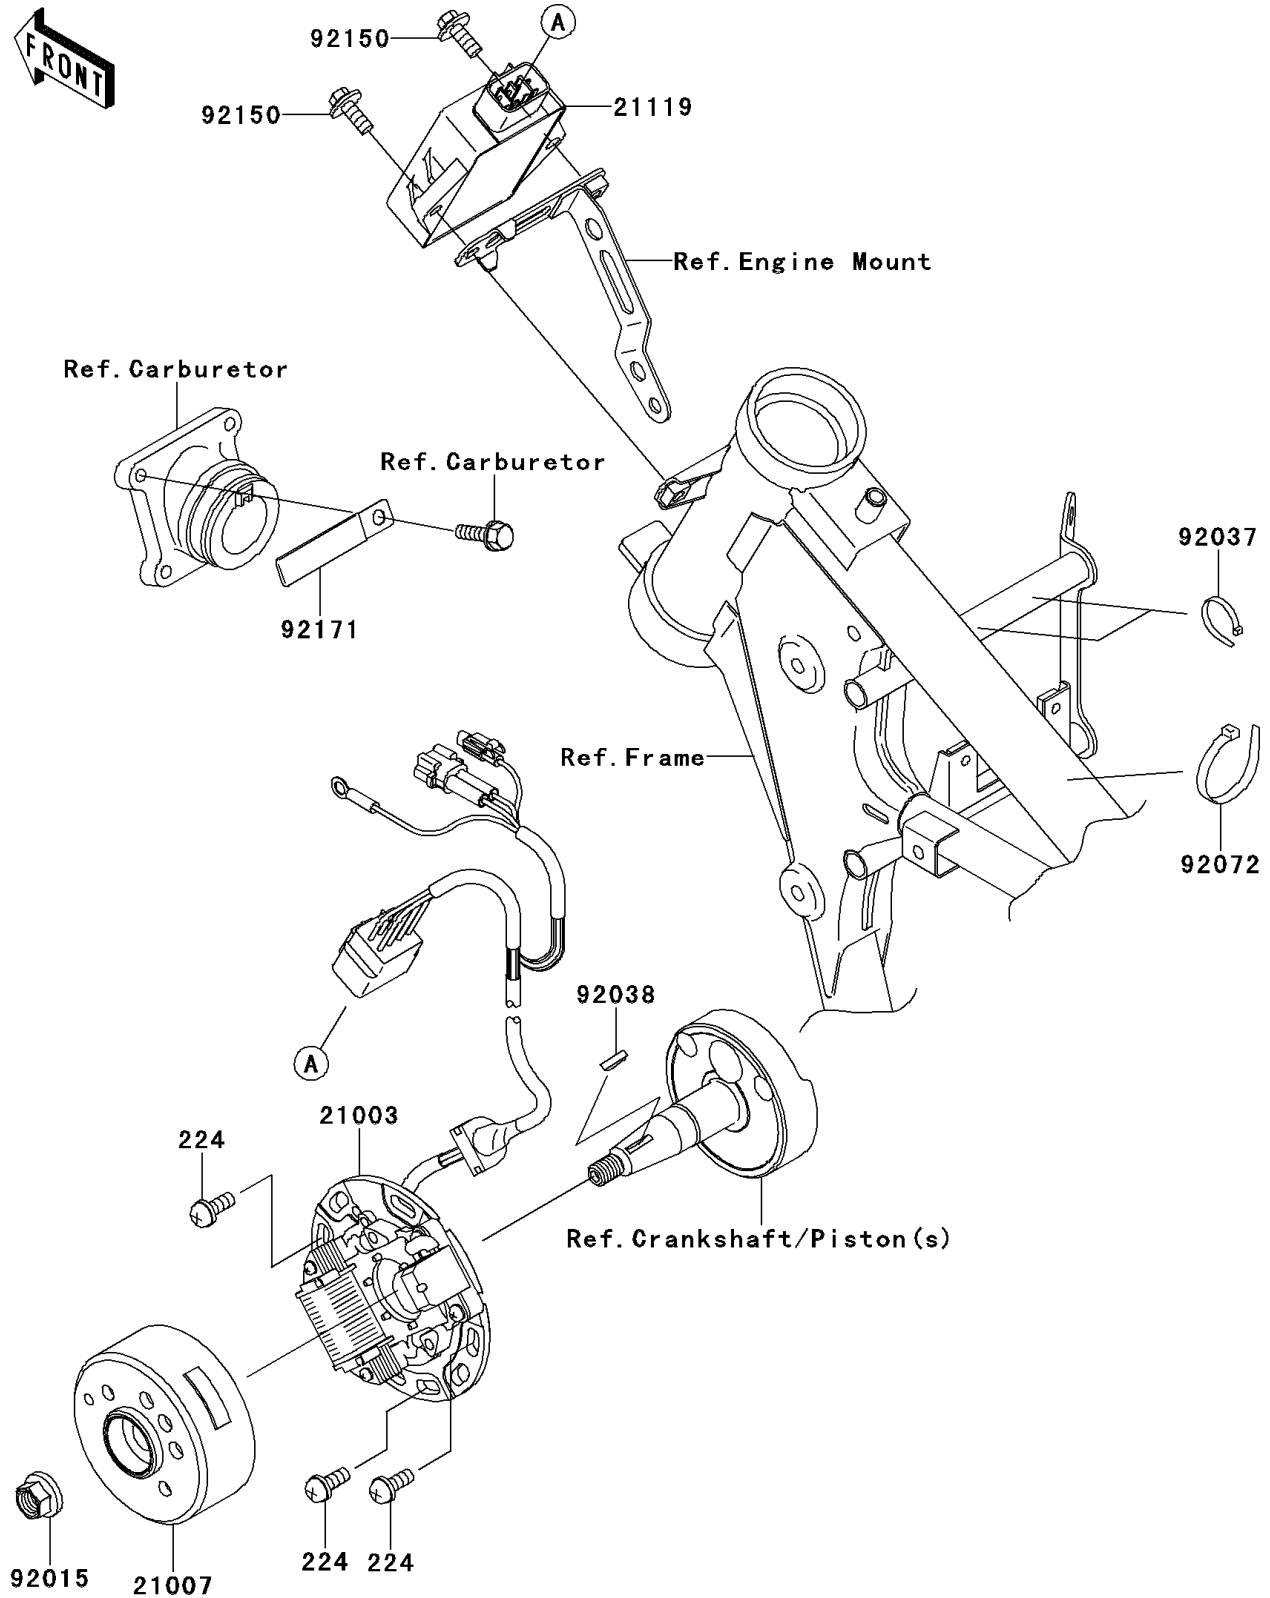

2013 KX™65 PARTS DIAGRAM

Generator

E1810

2013 KX™65 PARTS LIST

Generator

| ITEM NAME | PART NUMBER | QUANTITY |
|------------------------------------|-------------|----------|
| SCREW-PAN-WP-CROS,6X14 (Ref # 224) | 224AA0614 | 1 |
| STATOR (Ref # 21003) | 21003-0031 | 1 |
| ROTOR (Ref # 21007) | 21007-0052 | 1 |
| IGNITER (Ref # 21119) | 21119-0047 | 1 |
| NUT,FLANGED,10MM (Ref # 92015) | 92015-077 | 1 |
| CLAMP (Ref # 92037) | 92037-1173 | 1 |
| KEY,WOODRUFF (Ref # 92038) | 92038-001 | 1 |
| BAND,L=140 (Ref # 92072) | 92072-1293 | 1 |
| BOLT,FLANGED,6X16 (Ref # 92150) | 92150-1506 | 1 |
| CLAMP (Ref # 92171) | 92171-0652 | 1 |