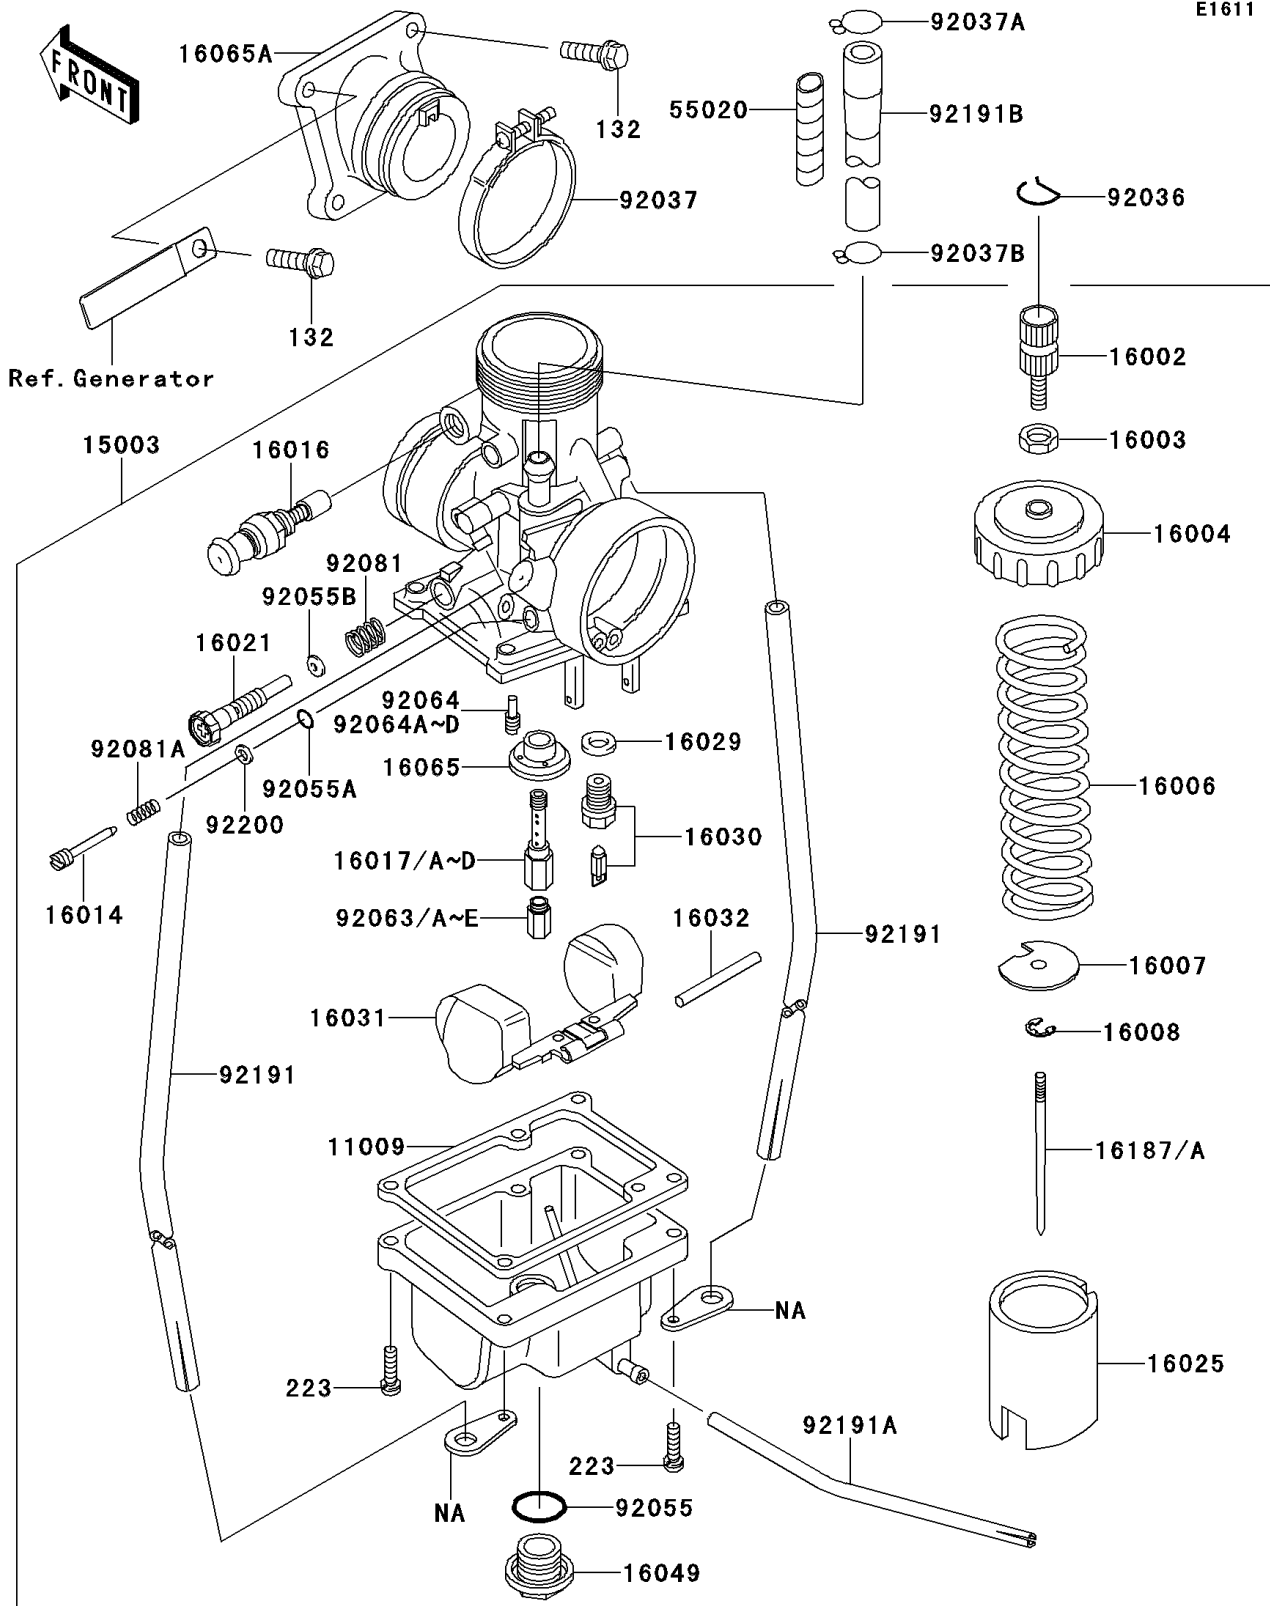

2013 KX™65 PARTS DIAGRAM

Carburetor

E1611

2013 KX™65 PARTS LIST

Carburetor

ITEM NAME	PART NUMBER	QUANTITY
GASKET,FLOAT CHAMBER (Ref # 11009)	11009-1147	1
CARBURETOR-ASSY (Ref # 15003)	15003-1669	1
ADJUSTER-CABLE (Ref # 16002)	16002-011	1
NUT,ADJUST LOCK (Ref # 16003)	16003-006	1
CAP-CHAMBER (Ref # 16004)	16004-025	1
SPRING,THROTTLE VALVE (Ref # 16006)	16006-023	1
SEAT-SPRING,THROTTLE VALVE (Ref # 16007)	16007-023	1
CLAMP (Ref # 16008)	16008-1010	1
SCREW-PILOT AIR (Ref # 16014)	16014-1116	1
PLUNGER,STARTER (Ref # 16016)	16016-0008	1
JET-NEEDLE,N-8 (Ref # 16017)	16017-1412	1
JET-NEEDLE,0-0 (Ref # 16017A)	16017-1413	1
JET-NEEDLE,0-2 (Ref # 16017B)	16017-1414	1
JET-NEEDLE,0-4 (Ref # 16017C)	16017-1415	1
JET-NEEDLE,N-6 (Ref # 16017D)	16017-1418	1
SCREW-THROTTLE STOP (Ref # 16021)	16021-1224	1
VALVE-THROTTLE,CA1.5 (Ref # 16025)	16025-1040	1
GASKET,FLOAT VALVE SEAT (Ref # 16029)	16029-004	1
VALVE-FLOAT,#2.5 (Ref # 16030)	16030-1095	1
FLOAT (Ref # 16031)	16031-1005	1
PIN,FLOAT (Ref # 16032)	16032-003	1
COVER-MAIN JET (Ref # 16049)	16049-1001	1
HOLDER,JET NEEDLE (Ref # 16065)	16065-1020	1
HOLDER-CARBURETOR (Ref # 16065A)	16065-1366	1
NEEDLE-JET,5GSP68 (Ref # 16187)	16187-1226	1
NEEDLE-JET,5GSP69 (Ref # 16187A)	16187-1227	1
GUARD,FUEL TUBE (Ref # 55020)	55020-1787	1
RING-SNAP (Ref # 92036)	92036-018	1
CLAMP (Ref # 92037)	92037-1305	1