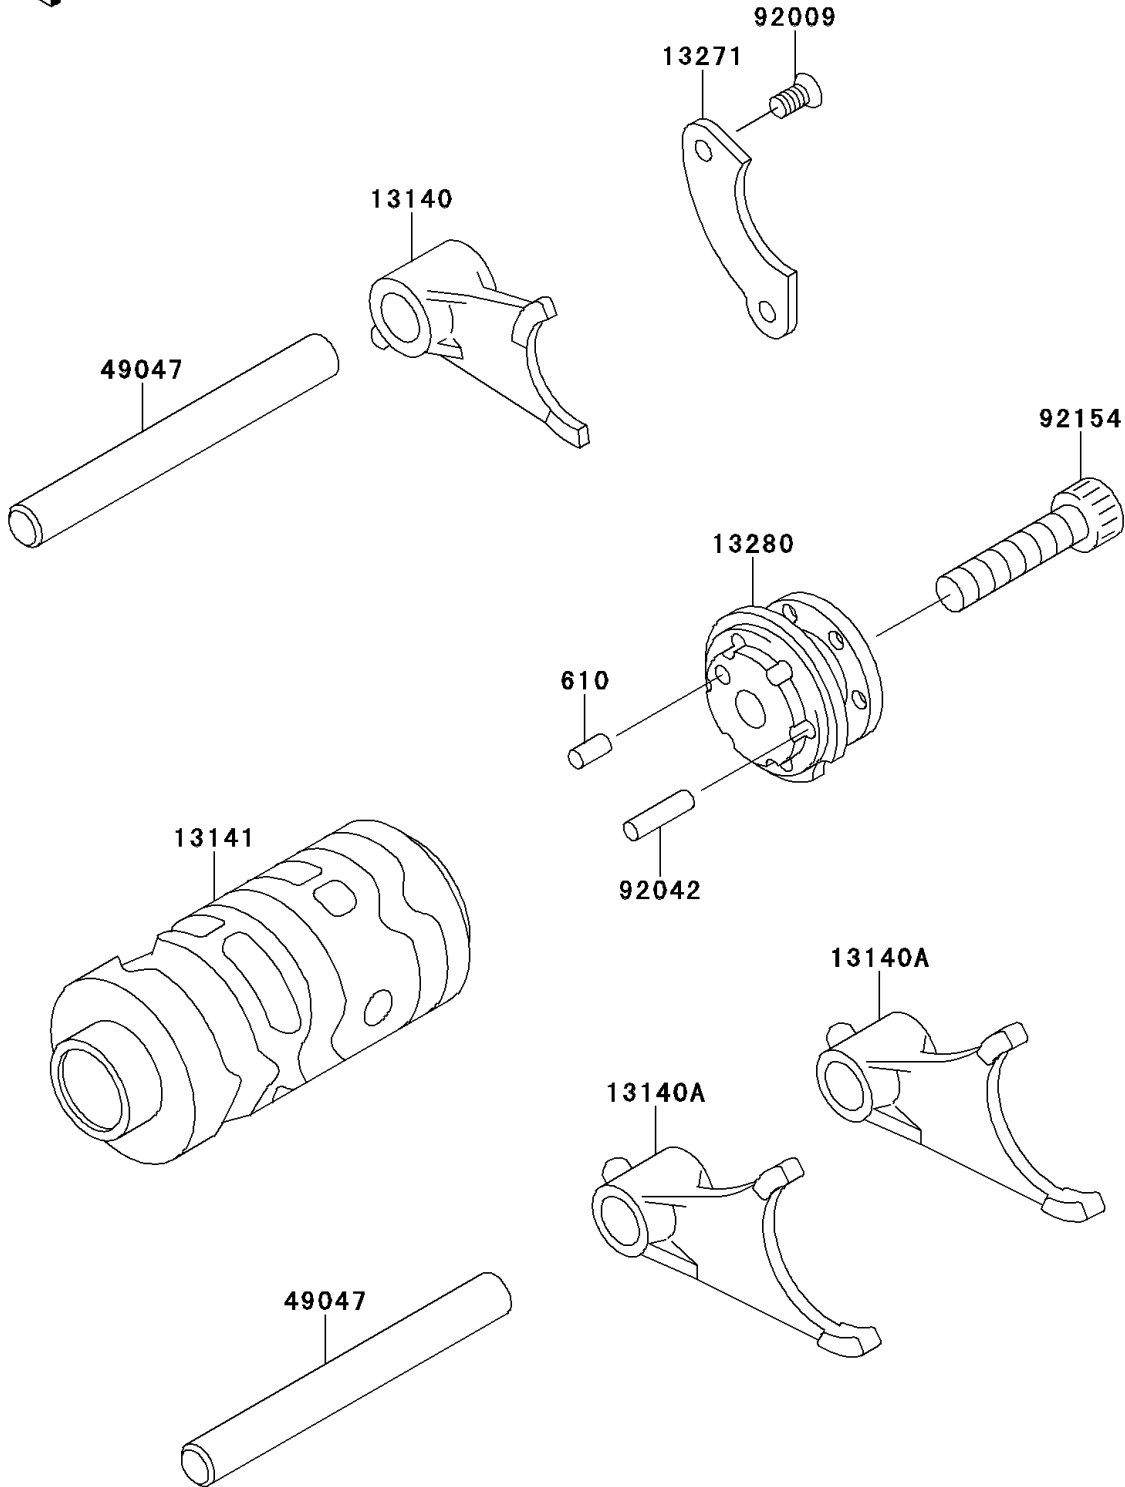

2013 KX™ 65 PARTS DIAGRAM

Gear Change Drum/Shift Fork(s)

E1362

2013 KX™ 65 PARTS LIST

Gear Change Drum/Shift Fork(s)

| ITEM NAME | PART NUMBER | QUANTITY |
|----------------------------------|-------------|----------|
| ROLLER,4X8 (Ref # 610) | 610A0408 | 1 |
| FORK-SHIFT,INPUT (Ref # 13140) | 13140-1300 | 1 |
| FORK-SHIFT,OUTPUT (Ref # 13140A) | 13140-1301 | 2 |
| DRUM-CHANGE (Ref # 13141) | 13141-1220 | 1 |
| PLATE (Ref # 13271) | 13271-1417 | 1 |
| HOLDER (Ref # 13280) | 13280-1179 | 1 |
| ROD-SHIFT,10X90 (Ref # 49047) | 49047-1009 | 2 |
| SCREW,6X14 (Ref # 92009) | 92009-1862 | 1 |
| PIN,DOWEL,4X15.8 (Ref # 92042) | 92042-014 | 6 |
| BOLT,SOCKET,8X30 (Ref # 92154) | 92154-0502 | 1 |