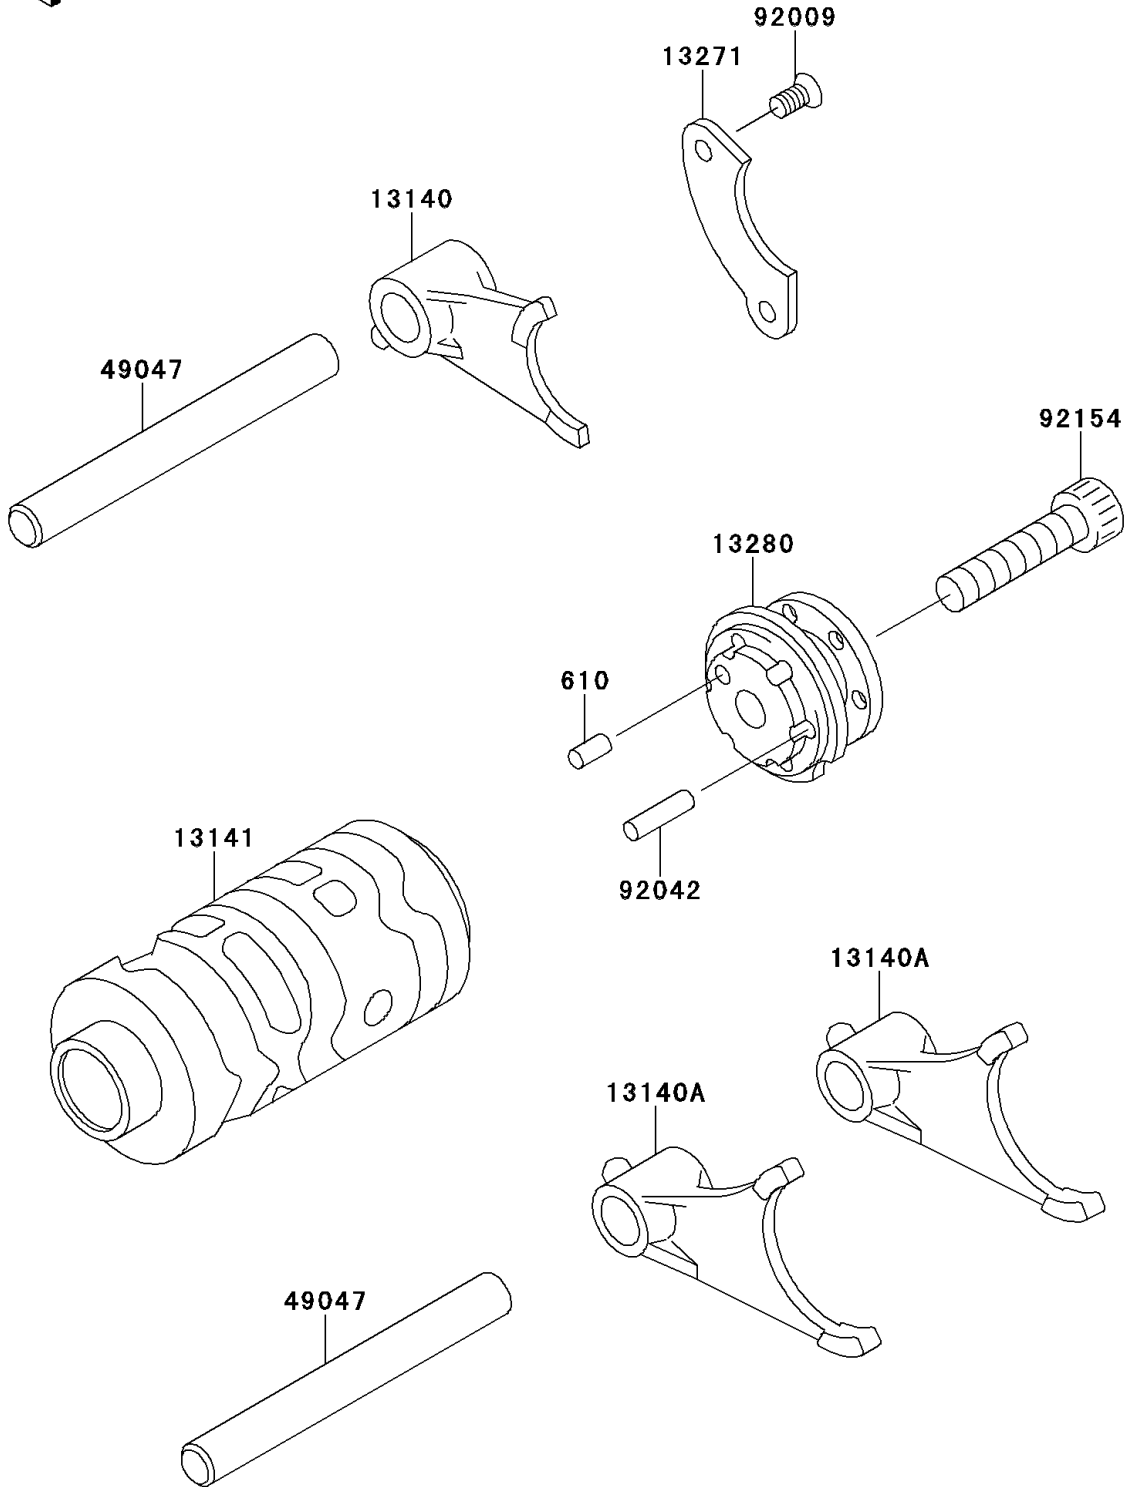

2010 KX65 (CANADA ONLY) PARTS DIAGRAM

Gear Change Drum/Shift Fork(s)

E1362

2010 KX65 (CANADA ONLY) PARTS LIST

Gear Change Drum/Shift Fork(s)

ITEM NAME	PART NUMBER	QUANTITY
ROLLER,4X8 (Ref # 610)	610A0408	1
FORK-SHIFT,INPUT (Ref # 13140)	13140-1300	1
FORK-SHIFT,OUTPUT (Ref # 13140A)	13140-1301	2
DRUM-CHANGE (Ref # 13141)	13141-1220	1
PLATE (Ref # 13271)	13271-1417	1
HOLDER (Ref # 13280)	13280-1179	1
ROD-SHIFT,10X90 (Ref # 49047)	49047-1009	2
SCREW,6X14 (Ref # 92009)	92009-1862	1
PIN,DOWEL,4X15.8 (Ref # 92042)	92042-014	6
BOLT,SOCKET,8X30 (Ref # 92154)	92154-0502	1