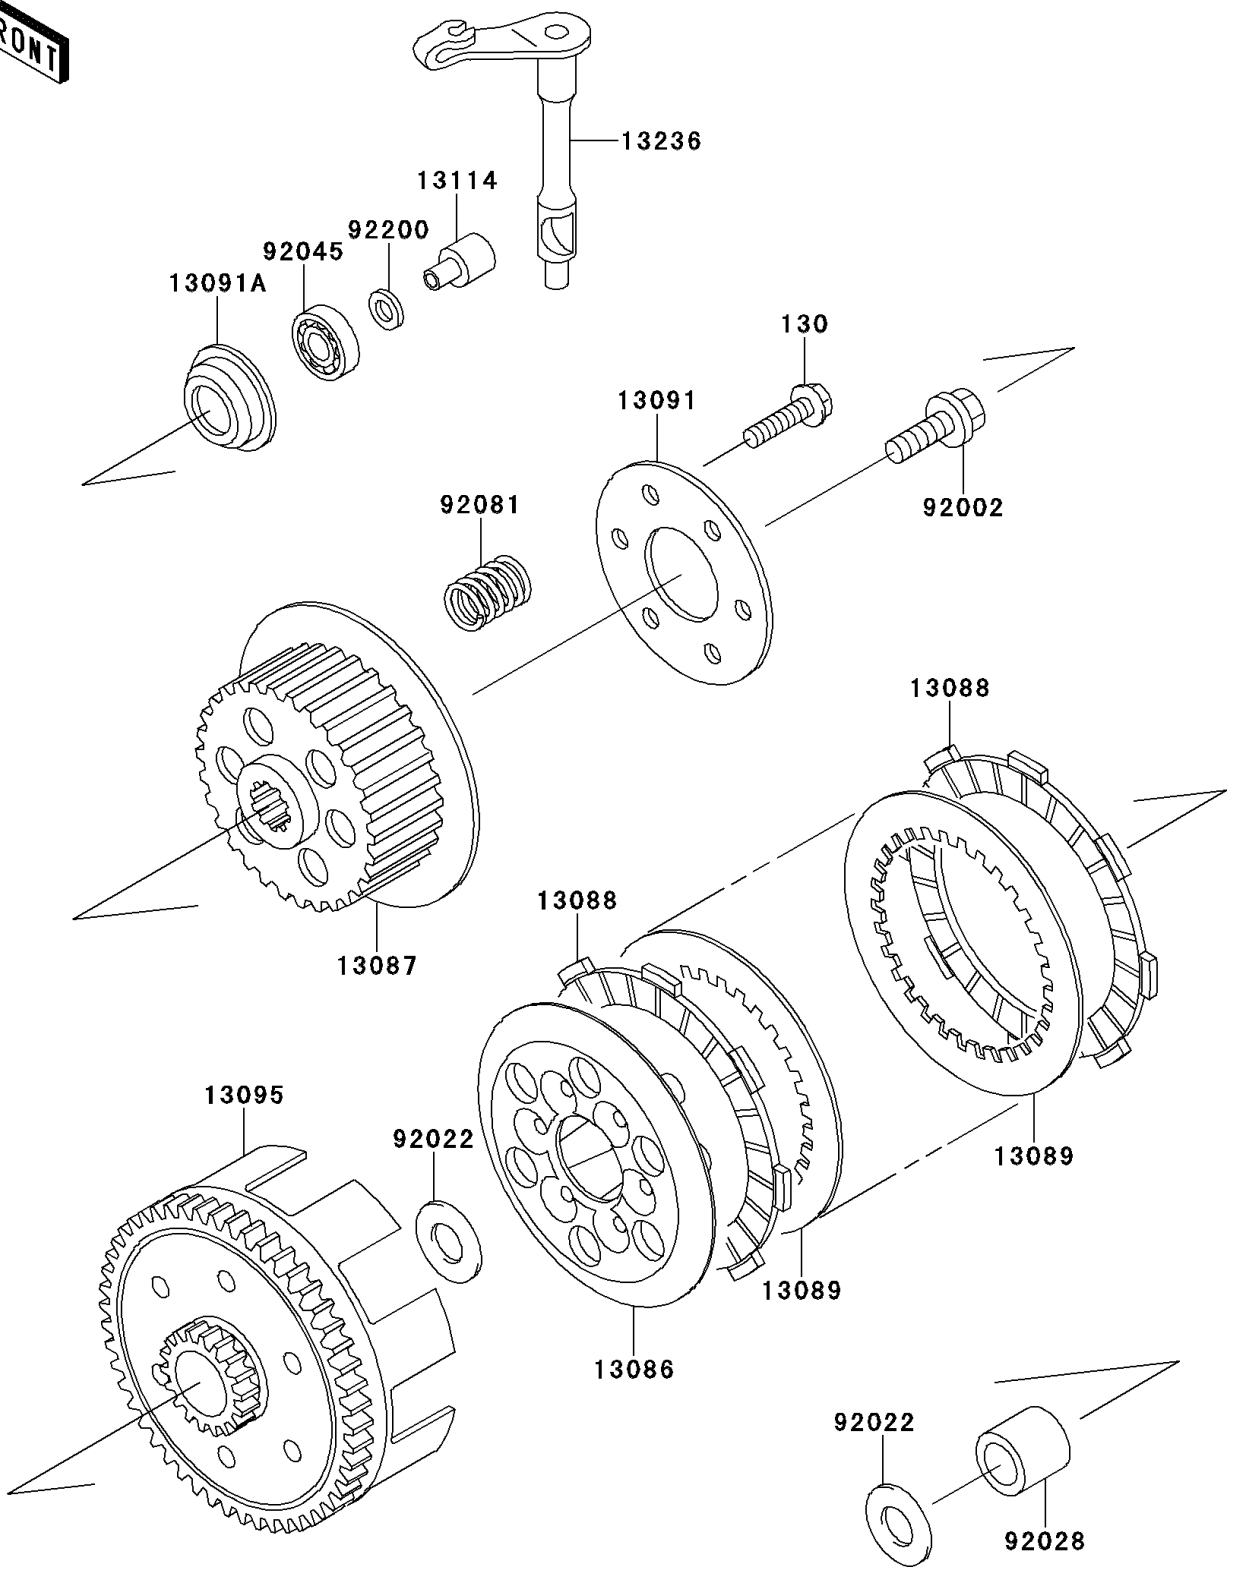

2013 KX™ 65 PARTS DIAGRAM

Clutch

E1350

2013 KX™ 65 PARTS LIST

Clutch

ITEM NAME	PART NUMBER	QUANTITY
BOLT-FLANGED,5X20 (Ref # 130)	130CA0520	6
WHEEL-CLUTCH (Ref # 13086)	13086-1002	1
HUB-CLUTCH (Ref # 13087)	13087-1051	1
PLATE-FRICTION (Ref # 13088)	13088-1010	5
PLATE-CLUTCH (Ref # 13089)	13089-1087	4
HOLDER,CLUTCH SPRING (Ref # 13091)	13091-1115	1
HOLDER,CLUTCH PUSHER (Ref # 13091A)	13091-1133	1
HOUSING-COMP-CLUTCH (Ref # 13095)	13095-1042	1
PUSHER-CLUTCH (Ref # 13114)	13114-1055	1
LEVER-COMP,RELEASE (Ref # 13236)	13236-1338	1
BOLT,10X30 (Ref # 92002)	92002-1697	1
WASHER,17.3X28X1 (Ref # 92022)	92022-255	2
BUSHING (Ref # 92028)	92028-1967	1
BEARING-BALL,627 (Ref # 92045)	92045-1236	1
SPRING,CLUTCH (Ref # 92081)	92081-1175	6
WASHER,7X12.5X0.8 (Ref # 92200)	92200-1197	1