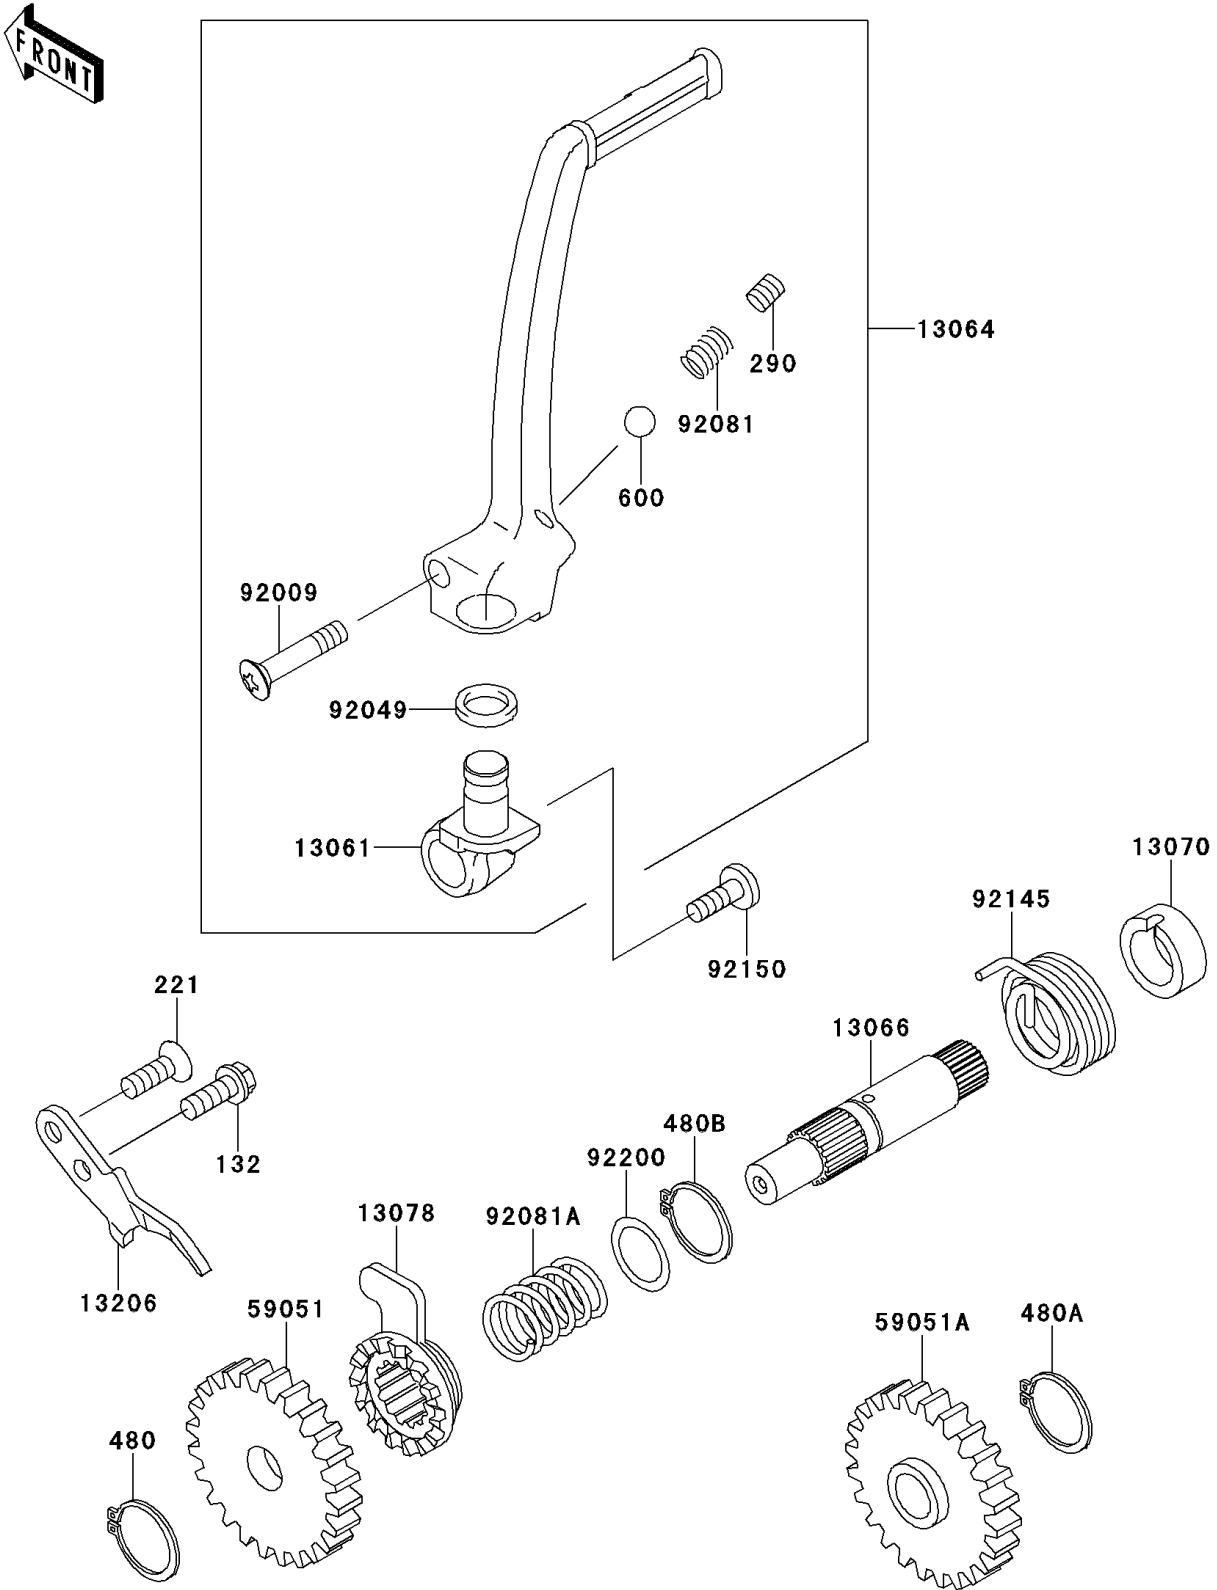

# 2014 KX™ 65 PARTS DIAGRAM

Kickstarter Mechanism

E1340

## 2014 KX™ 65 PARTS LIST

### Kickstarter Mechanism

ITEM NAME	PART NUMBER	QUANTITY
BOLT-FLANGED-SMALL,6X16 (Ref # 132)	132BA0616	1
SCREW-CSK-CROS,6X18 (Ref # 221)	221AA0618	1
SCREW-SET-SOCKET,8X8 (Ref # 290)	290CA0808	1
CIRCLIP-TYPE-C,12MM (Ref # 480)	480J1200	1
CIRCLIP-TYPE-C,15MM (Ref # 480A)	480J1500	1
CIRCLIP-TYPE-C,16MM (Ref # 480B)	480J1600	1
BALL-STEEL,1/4 (Ref # 600)	600A0800	1
BOSS,KICK PEDAL (Ref # 13061)	13061-1712	1
LEVER-ASSY-KICK,PEDAL (Ref # 13064)	13064-1196	1
SHAFT-KICK (Ref # 13066)	13066-1097	1
GUIDE (Ref # 13070)	13070-1314	1
RATCHET (Ref # 13078)	13078-1004	1
GUIDE-KICK (Ref # 13206)	13206-1067	1
GEAR-SPUR,32T (Ref # 59051)	59051-1026	1
GEAR-SPUR,30T (Ref # 59051A)	59051-1027	1
SCREW,6X27 (Ref # 92009)	92009-1607	1
SEAL-OIL,SR12162.5 (Ref # 92049)	92049-1468	1
SPRING,KICK PEDAL (Ref # 92081)	92081-020	1
SPRING,RATCHET (Ref # 92081A)	92081-122	1
SPRING (Ref # 92145)	92145-1058	1
BOLT,SOCKET,6X16 (Ref # 92150)	92150-1673	1
WASHER,KICKSHAFT (Ref # 92200)	92200-1209	1