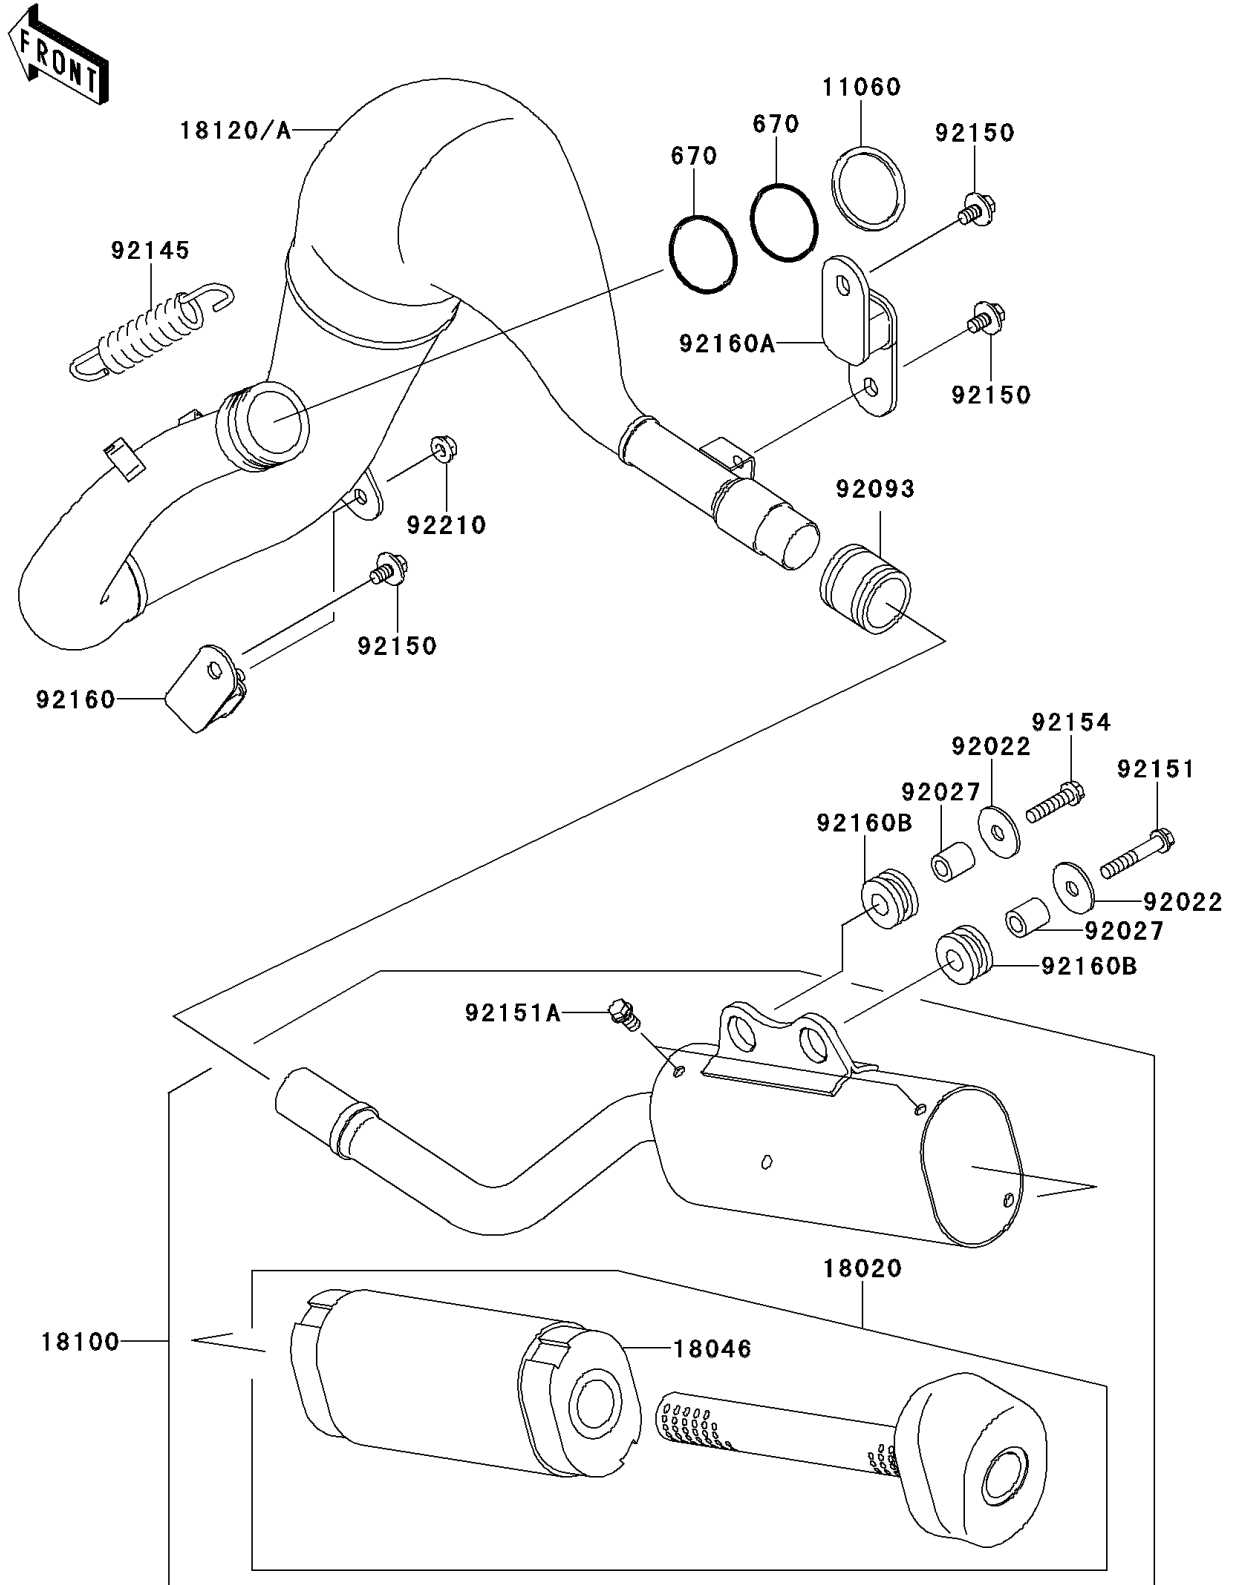

2010 KX65 (CANADA ONLY) PARTS DIAGRAM

Muffler(s)

E1140

2010 KX65 (CANADA ONLY) PARTS LIST

Muffler(s)

ITEM NAME	PART NUMBER	QUANTITY
O RING,32MM (Ref # 670)	670E3032	2
GASKET,EXHAUST (Ref # 11060)	11060-1922	1
BAFFLE (Ref # 18020)	18020-1284	1
WOOL,BAFFLE (Ref # 18046)	18046-1587	1
BODY-ASSY-MUFFLER (Ref # 18100)	18100-1092	1
CHAMBER-EXHAUST (Ref # 18120)	18120-1116	1
CHAMBER-EXHAUST (Ref # 18120A)	18120-1119	1
WASHER,6.5X22X1.6 (Ref # 92022)	92022-237	2
COLLAR,6.8X10X11.5 (Ref # 92027)	92027-1210	2
SEAL (Ref # 92093)	92093-1511	1
SPRING,EXHAUST CONNECTING (Ref # 92145)	92145-1340	2
BOLT,6X12 (Ref # 92150)	92150-1435	3
BOLT,6X35 (Ref # 92151)	92151-1135	1
BOLT,FLANGED,6X10 (Ref # 92151A)	92151-1822	4
BOLT,FLANGED,6X25 (Ref # 92154)	92154-0520	1
DAMPER,MUFFLER,FR (Ref # 92160)	92160-1176	1
DAMPER,MUFFLER,RR (Ref # 92160A)	92160-1201	1
DAMPER (Ref # 92160B)	92160-1913	2
NUT,FLANGED,6MM (Ref # 92210)	92210-0630	1