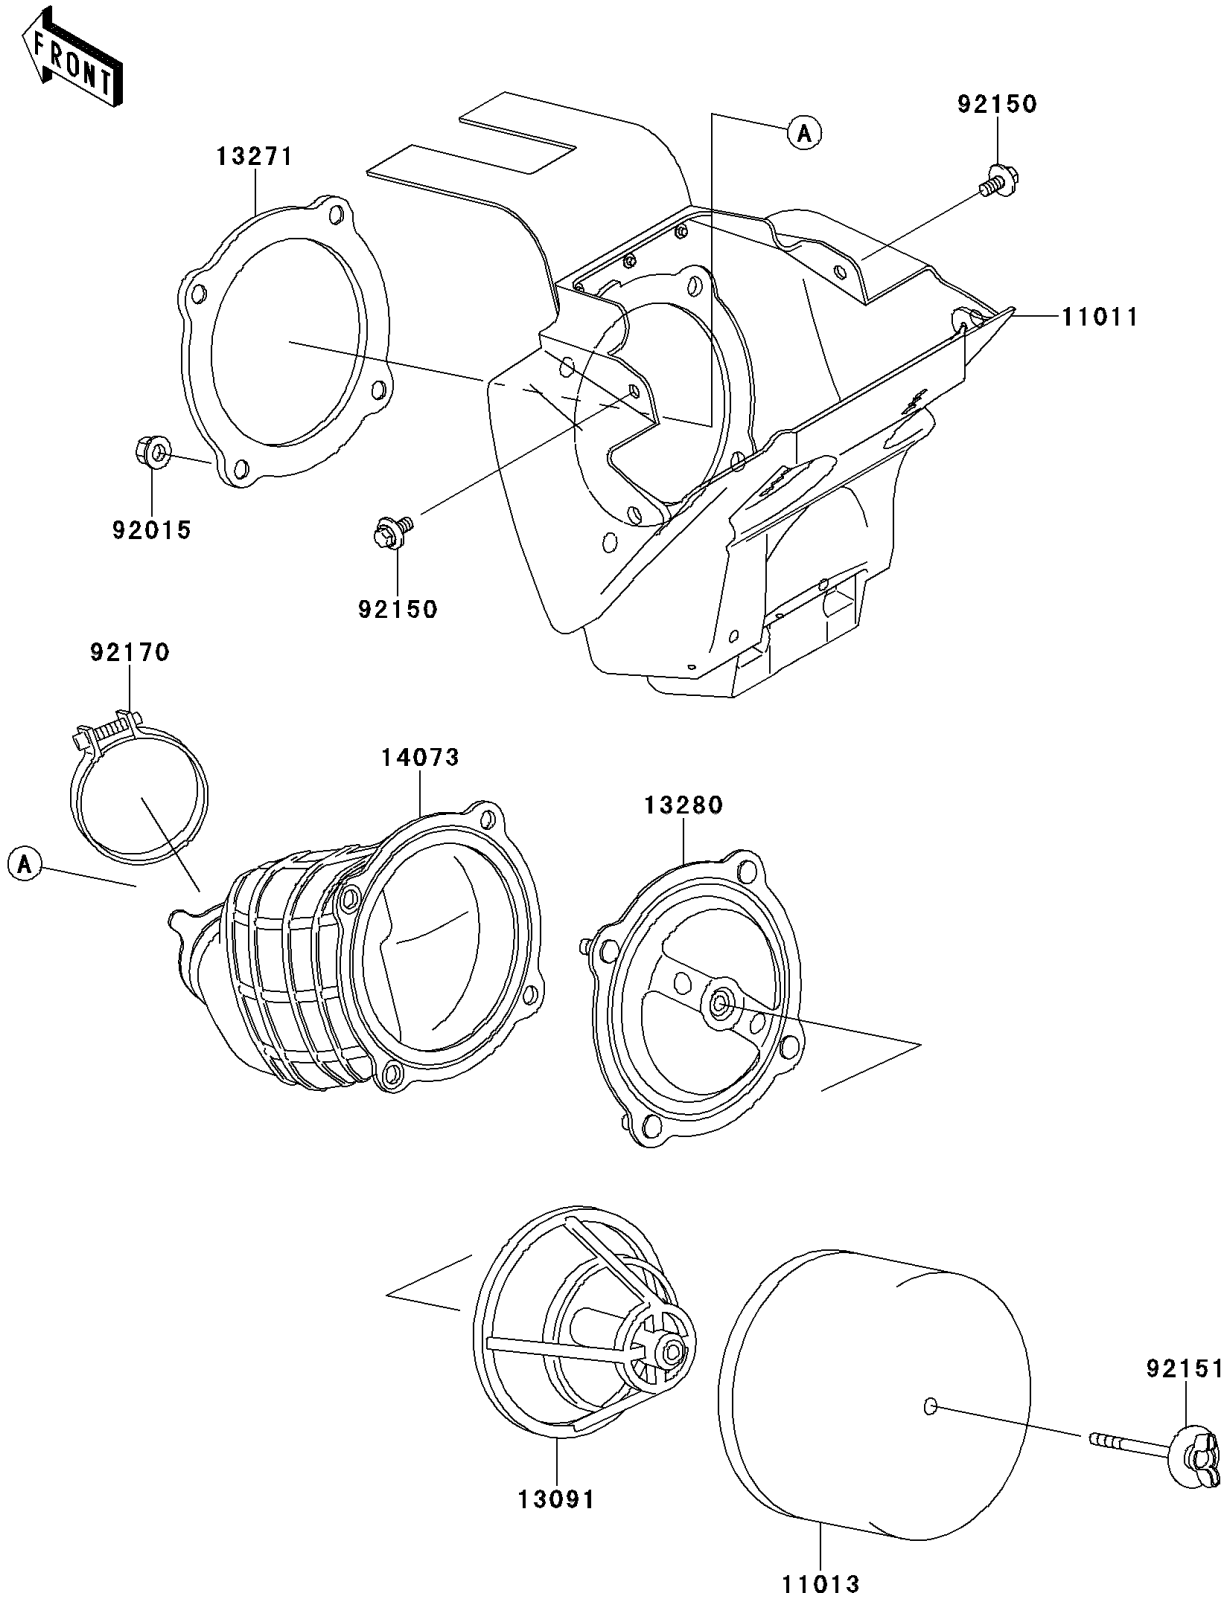

2014 KX™ 65 PARTS DIAGRAM

Air Cleaner

E1130

2014 KX™ 65 PARTS LIST

Air Cleaner

ITEM NAME	PART NUMBER	QUANTITY
CASE-AIR FILTER (Ref # 11011)	11011-1578	1
ELEMENT-AIR FILTER (Ref # 11013)	11013-1284	1
HOLDER,ELEMENT (Ref # 13091)	13091-1696	1
PLATE,AIR FILTER (Ref # 13271)	13271-1298	1
HOLDER,AIR FILTER ELEMENT (Ref # 13280)	13280-1142	1
DUCT,AIR FILTER (Ref # 14073)	14073-1759	1
NUT,FLANGED,5MM (Ref # 92015)	92015-1259	4
BOLT,6X14 (Ref # 92150)	92150-1340	2
BOLT,AIR FILTER (Ref # 92151)	92151-1256	1
CLAMP (Ref # 92170)	92170-1686	1