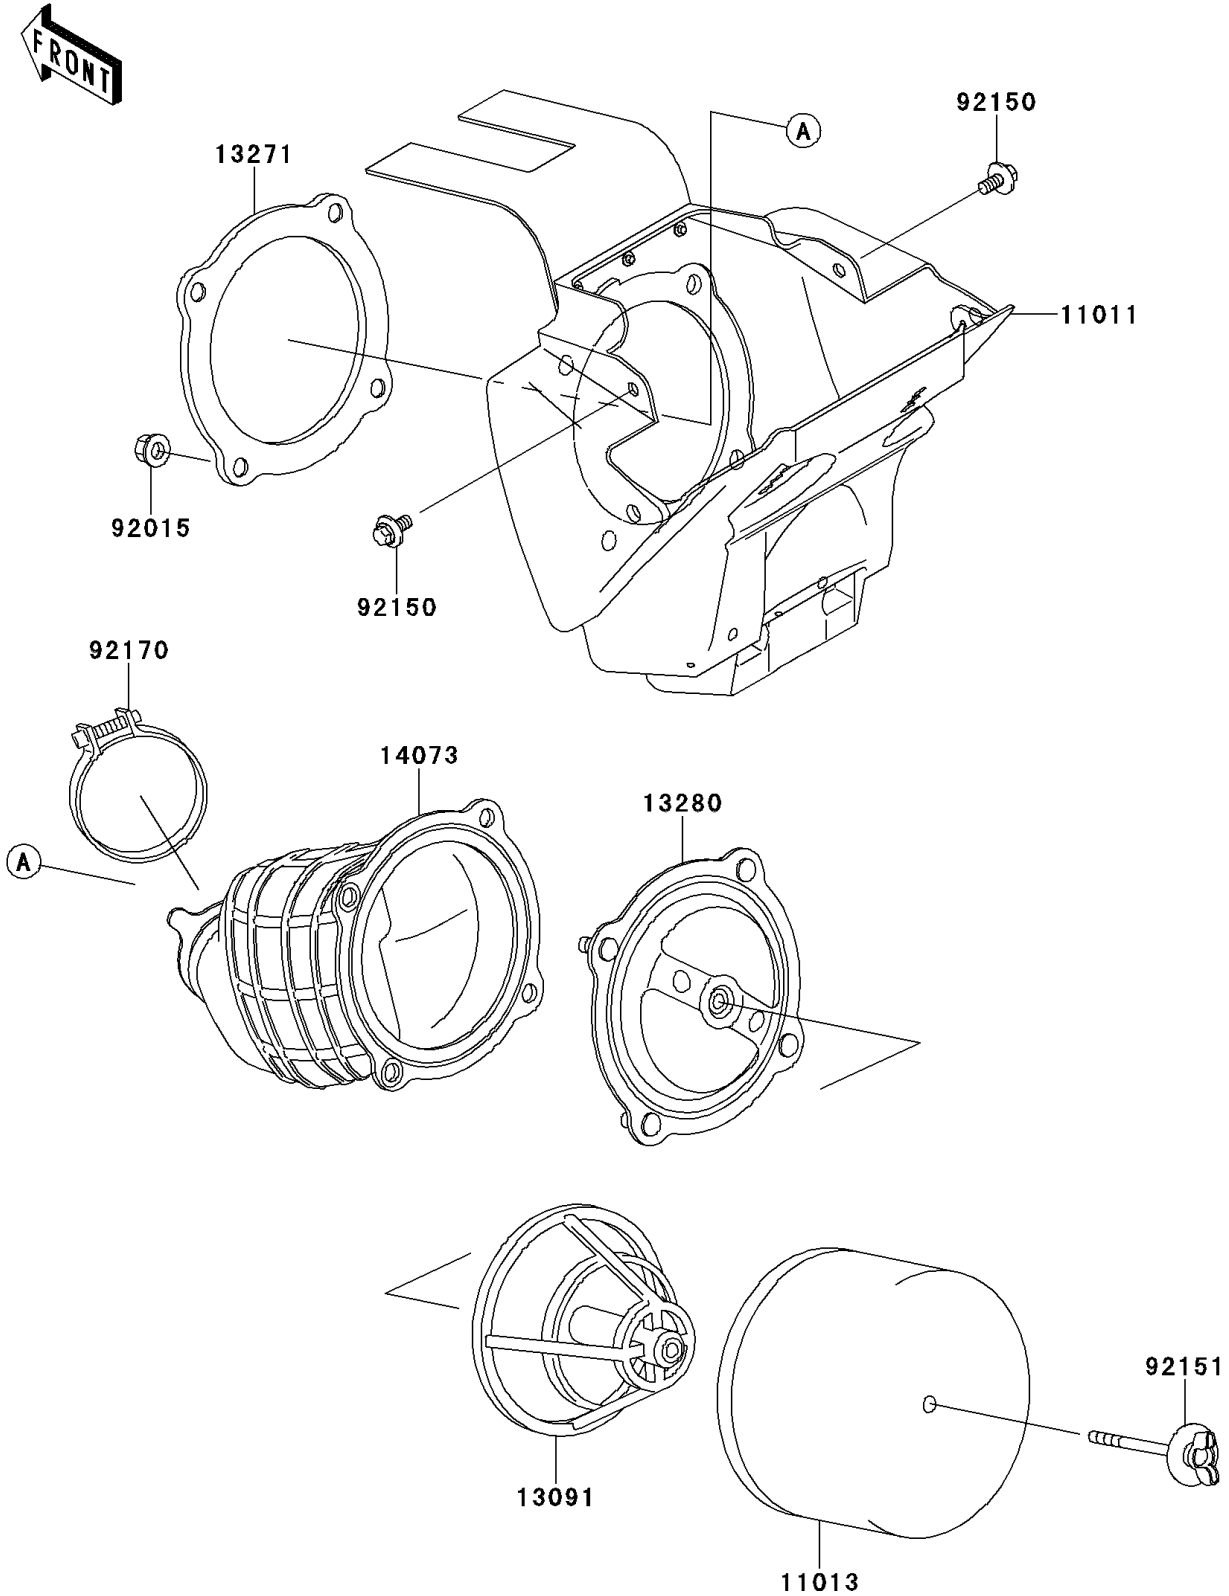

2013 KX™ 65 PARTS DIAGRAM

Air Cleaner

E1130

2013 KX™ 65 PARTS LIST

Air Cleaner

ITEM NAME	PART NUMBER	QUANTITY
CASE-AIR FILTER (Ref # 11011)	11011-1578	1
ELEMENT-AIR FILTER (Ref # 11013)	11013-1284	1
HOLDER,ELEMENT (Ref # 13091)	13091-1696	1
PLATE,AIR FILTER (Ref # 13271)	13271-1298	1
HOLDER,AIR FILTER ELEMENT (Ref # 13280)	13280-1142	1
DUCT,AIR FILTER (Ref # 14073)	14073-1759	1
NUT,FLANGED,5MM (Ref # 92015)	92015-1259	4
BOLT,6X14 (Ref # 92150)	92150-1340	2
BOLT,AIR FILTER (Ref # 92151)	92151-1256	1
CLAMP (Ref # 92170)	92170-1686	1