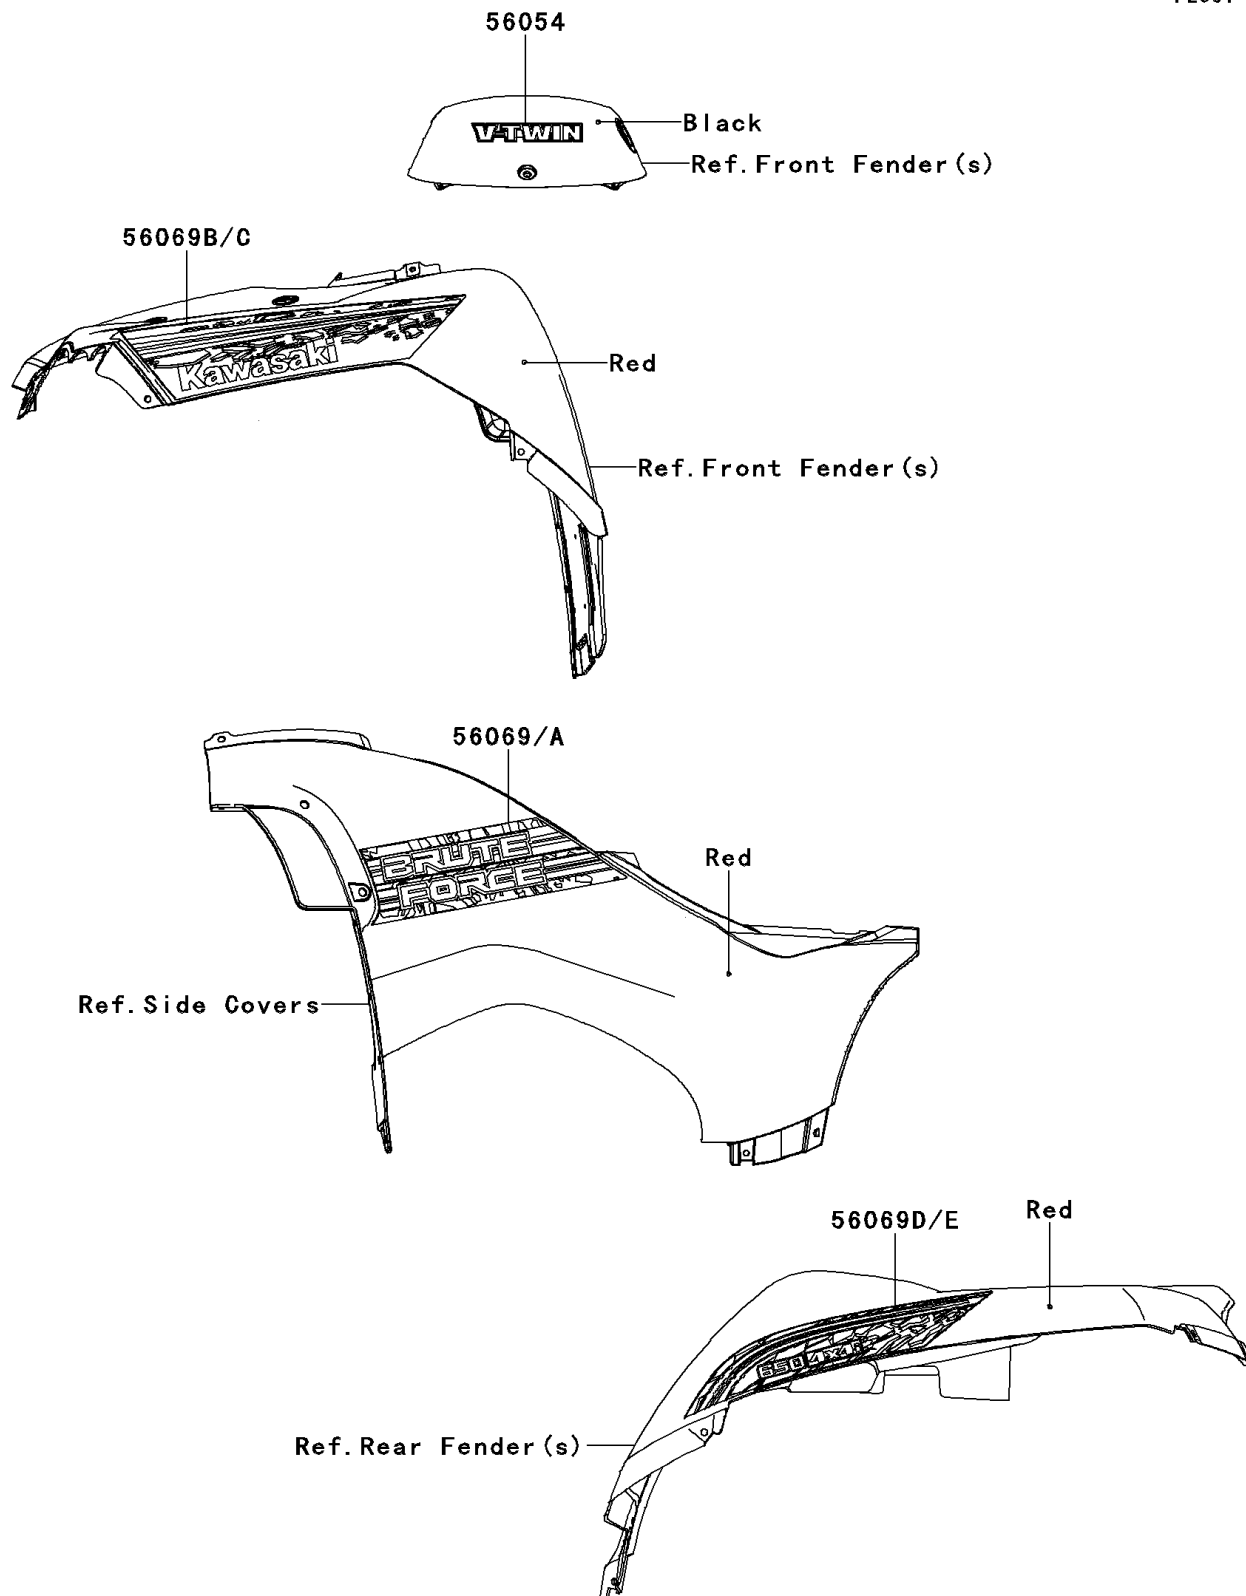

2011 BRUTE FORCE® 650 4x4i PARTS DIAGRAM

Decals(Red)(FBF)

F2861

2011 BRUTE FORCE® 650 4x4i PARTS LIST

Decals(Red)(FBF)

ITEM NAME	PART NUMBER	QUANTITY
MARK,FR FENDER,V-TWIN (Ref # 56054)	56054-0230	1
PATTERN,SIDE COVER,LH (Ref # 56069)	56069-0690	1
PATTERN,SIDE COVER,RH (Ref # 56069A)	56069-0691	1
PATTERN,FR FENDER,LH (Ref # 56069B)	56069-0692	1
PATTERN,FR FENDER,RH (Ref # 56069C)	56069-0693	1
PATTERN,RR FENDER,LH (Ref # 56069D)	56069-0694	1
PATTERN,RR FENDER,RH (Ref # 56069E)	56069-0695	1