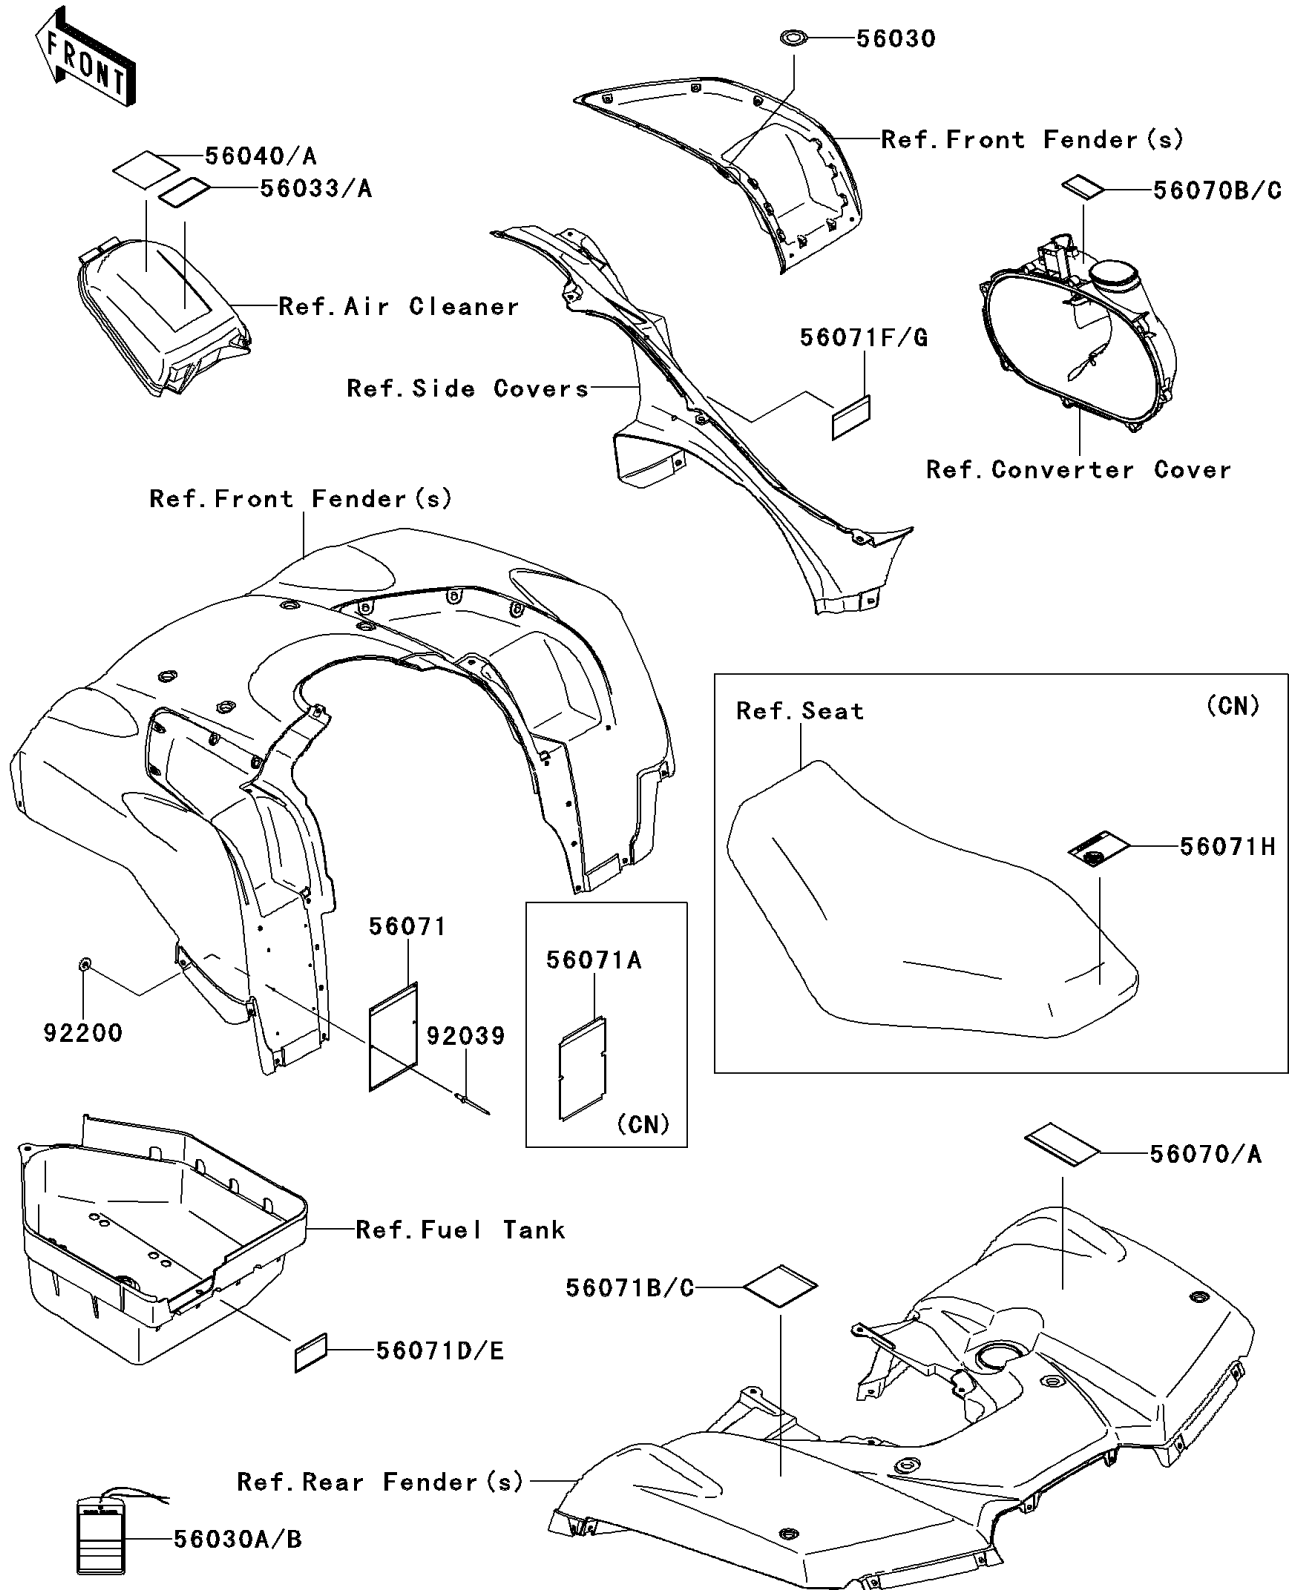

2011 BRUTE FORCE® 650 4x4i PARTS DIAGRAM

Labels

F2860

2011 BRUTE FORCE® 650 4x4i PARTS LIST

Labels

| ITEM NAME | PART NUMBER | QUANTITY |
|---|-------------|----------|
| LABEL,IGNITION SWITCH (Ref # 56030) | 56030-0018 | 1 |
| LABEL,HANGTAG (Ref # 56030A) | 56030-0194 | 1 |
| LABEL-MANUAL,AIR CLEANER (Ref # 56033) | 56033-0064 | 1 |
| LABEL-WARNING,UNDER 16 (Ref # 56040) | 56040-1276 | 1 |
| LABEL-WARNING,DRIVE BELT (Ref # 56070) | 56070-0038 | 1 |
| LABEL-WARNING,CVT COVER (Ref # 56070B) | 56070-1269 | 1 |
| LABEL-WARNING,SERIOUS INJURY (Ref # 56071) | 56071-0057 | 1 |
| LABEL-WARNING,TIRE&MAX LOAD (Ref # 56071B) | 56071-0073 | 1 |
| LABEL-WARNING,TOWING (Ref # 56071D) | 56071-0079 | 1 |
| LABEL-WARNING,SHIFT LEVER (Ref # 56071F) | 56071-0090 | 1 |
| RIVET,3.2X8 (Ref # 92039) | 92039-3763 | 1 |
| WASHER,3.5X8X1 (Ref # 92200) | 92200-1251 | 1 |
| LABEL,HANGTAG,FRN (Ref # 56030B) | 56030-0197 | 1 |
| LABEL-MANUAL,AIR CLEANER,FRN (Ref # 56033A) | 56033-0308 | 1 |
| LABEL-WARNING,AGE,FRN (Ref # 56040A) | 56040-1325 | 1 |
| LABEL-WARNING,DRIVE BELT,FRN (Ref # 56070A) | 56070-0039 | 1 |
| LABEL-WARNING,CVT COVER,FRN (Ref # 56070C) | 56070-1271 | 1 |
| LABEL-WARNING,GENERAL,FRN (Ref # 56071A) | 56071-0059 | 1 |
| LABEL-WARNING,TIRE INFO,FRN (Ref # 56071C) | 56071-0074 | 1 |
| LABEL-WARNING,TRAILER TOWING,FRN (Ref # 56071E) | 56071-0080 | 1 |
| LABEL-WARNING,SHIFT LEVER,FRN (Ref # 56071G) | 56071-0092 | 1 |
| LABEL-WARNING,NO PASSENGER,FRN (Ref # 56071H) | 56071-0097 | 1 |