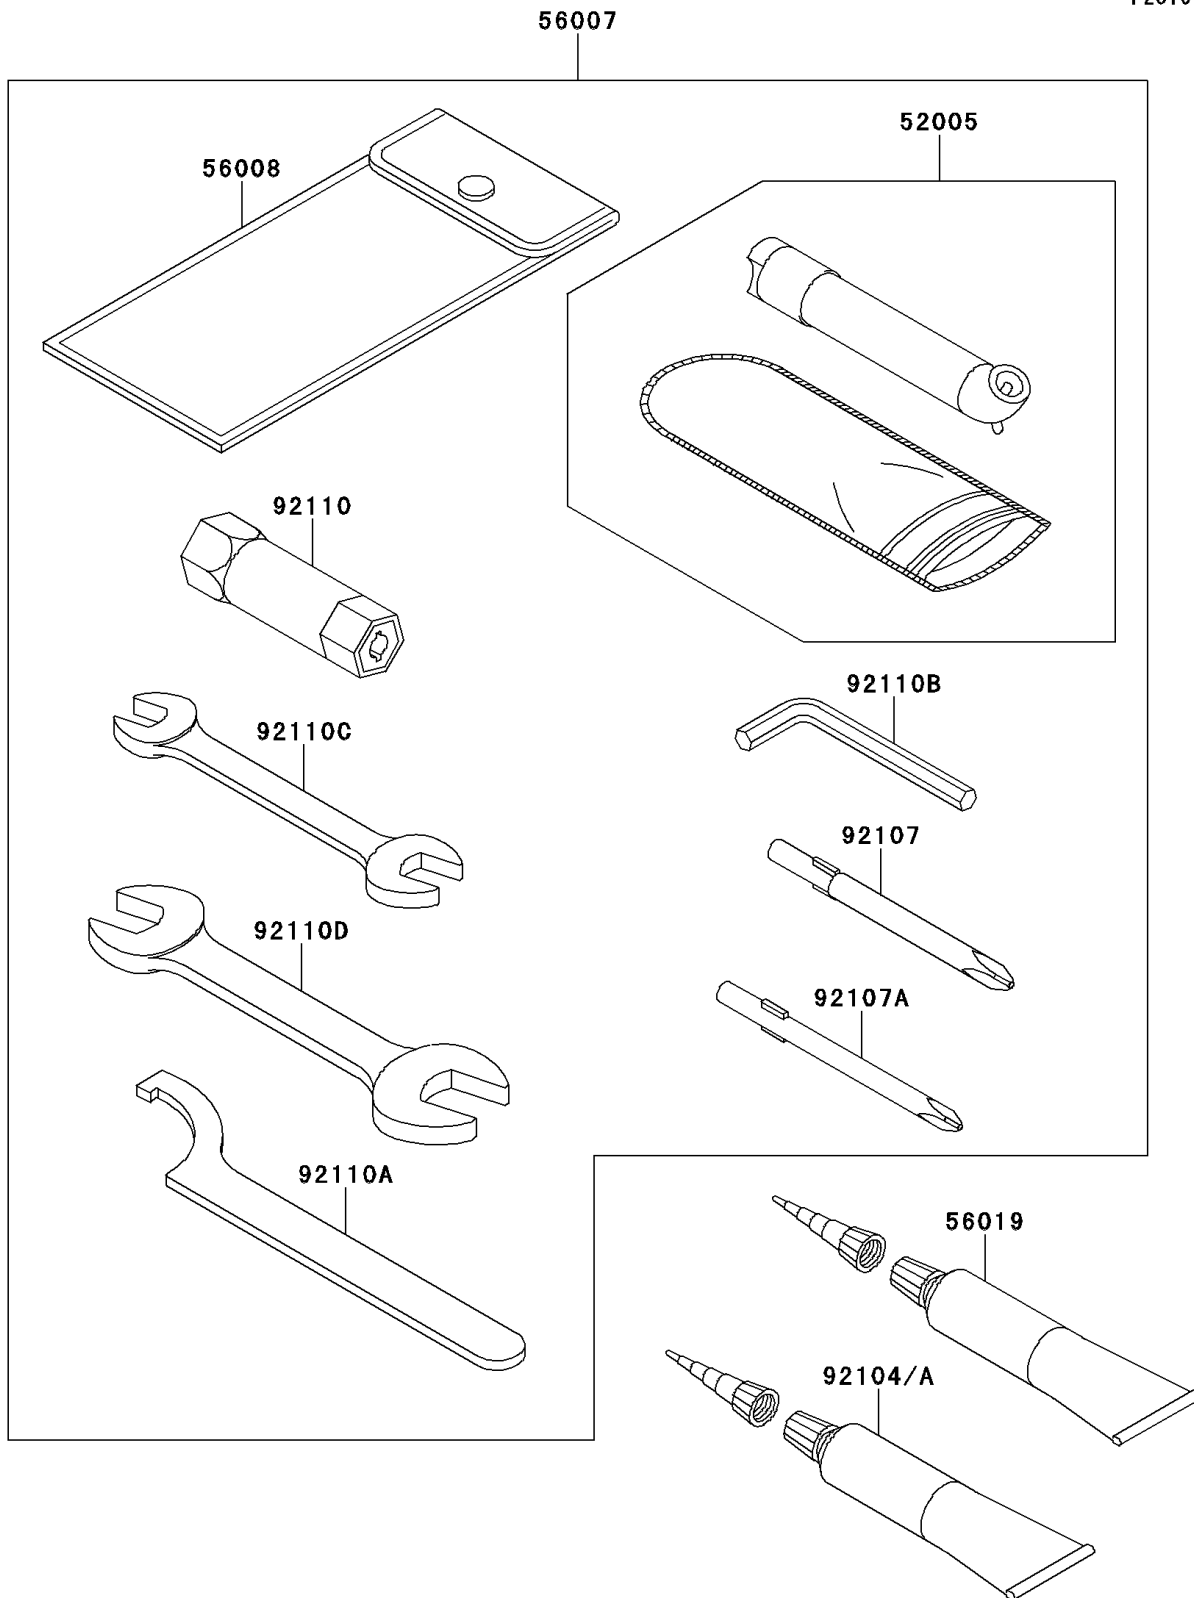

2011 BRUTE FORCE® 650 4x4i PARTS DIAGRAM

Owner's Tools

F2810

2011 BRUTE FORCE® 650 4x4i PARTS LIST

Owner's Tools

ITEM NAME	PART NUMBER	QUANTITY
GAUGE,AIR (Ref # 52005)	52005-1082	1
TOOL-KIT (Ref # 56007)	56007-0014	1
BAG,TOOL (Ref # 56008)	56008-1007	1
GASKET-LIQUID,TB1211,WHITE (Ref # 56019)	56019-120	1
GASKET-LIQUID,TB1211F,CLEAR (Ref # 92104)	92104-0004	1
GASKET-LIQUID,TB1216,GRAY (Ref # 92104A)	92104-1063	1
TOOL-DRIVER,#3PHILLIPS (Ref # 92107)	92107-005	1
TOOL-DRIVER,#2PHILLIPS (Ref # 92107A)	92107-1053	1
TOOL-WRENCH,BOX,16MM (Ref # 92110)	92110-1116	1
TOOL-WRENCH,HOOK (Ref # 92110A)	92110-1129	1
TOOL-WRENCH,ALLEN,3MM (Ref # 92110B)	92110-1140	1
TOOL-WRENCH,OPEN END,10X12 (Ref # 92110C)	92110-1152	1
TOOL-WRENCH,OPEN END,14X17 (Ref # 92110D)	92110-1153	1