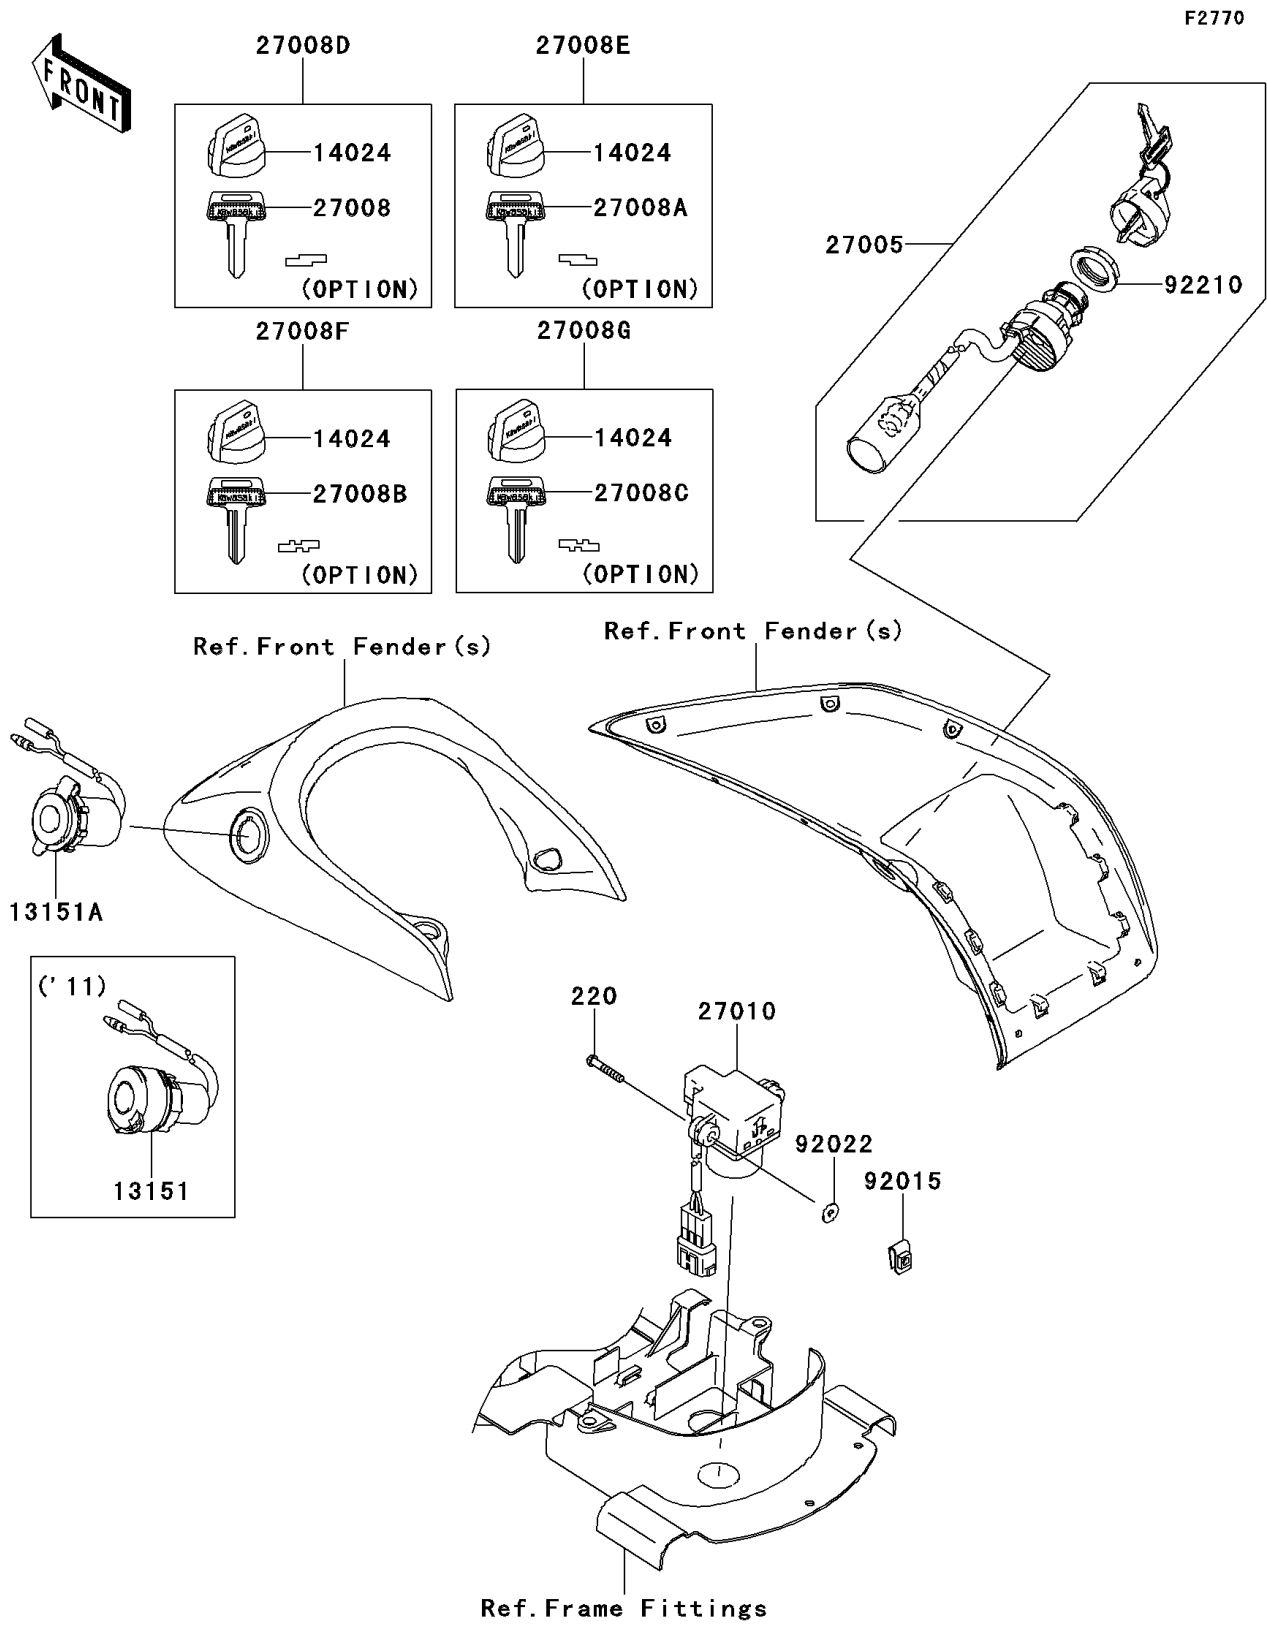

# 2013 BRUTE FORCE® 650 4x4i PARTS DIAGRAM

## 2013 BRUTE FORCE® 650 4x4i PARTS LIST

### Ignition Switch

ITEM NAME	PART NUMBER	QUANTITY
SCREW-PAN-CROS,4X25 (Ref # 220)	220AA0425	2
SWITCH-COMP,D.C. TERMINAL (Ref # 13151A)	13151-0557	1
COVER,KEY (Ref # 14024)	14024-1551	4
SWITCH-ASSY-IGNITION (Ref # 27005)	27005-0019	1
KEY-LOCK,BLANK (Ref # 27008)	27008-1041	1
KEY-LOCK,BLANK (Ref # 27008A)	27008-1042	1
KEY-LOCK,BLANK (Ref # 27008B)	27008-1043	1
KEY-LOCK,BLANK (Ref # 27008C)	27008-1044	1
KEY-LOCK,BLANK,W/COVER (Ref # 27008D)	27008-1132	1
KEY-LOCK,BLANK,W/COVER (Ref # 27008E)	27008-1133	1
KEY-LOCK,BLANK,W/COVER (Ref # 27008F)	27008-1134	1
KEY-LOCK,BLANK,W/COVER (Ref # 27008G)	27008-1135	1
SWITCH,INVERT SENSOR (Ref # 27010)	27010-1421	1
NUT,4MM (Ref # 92015)	92015-1567	2
WASHER,4.3X12.5X1 (Ref # 92022)	92022-1888	2
NUT,IGNITION SWITCH (Ref # 92210)	92210-1109	1