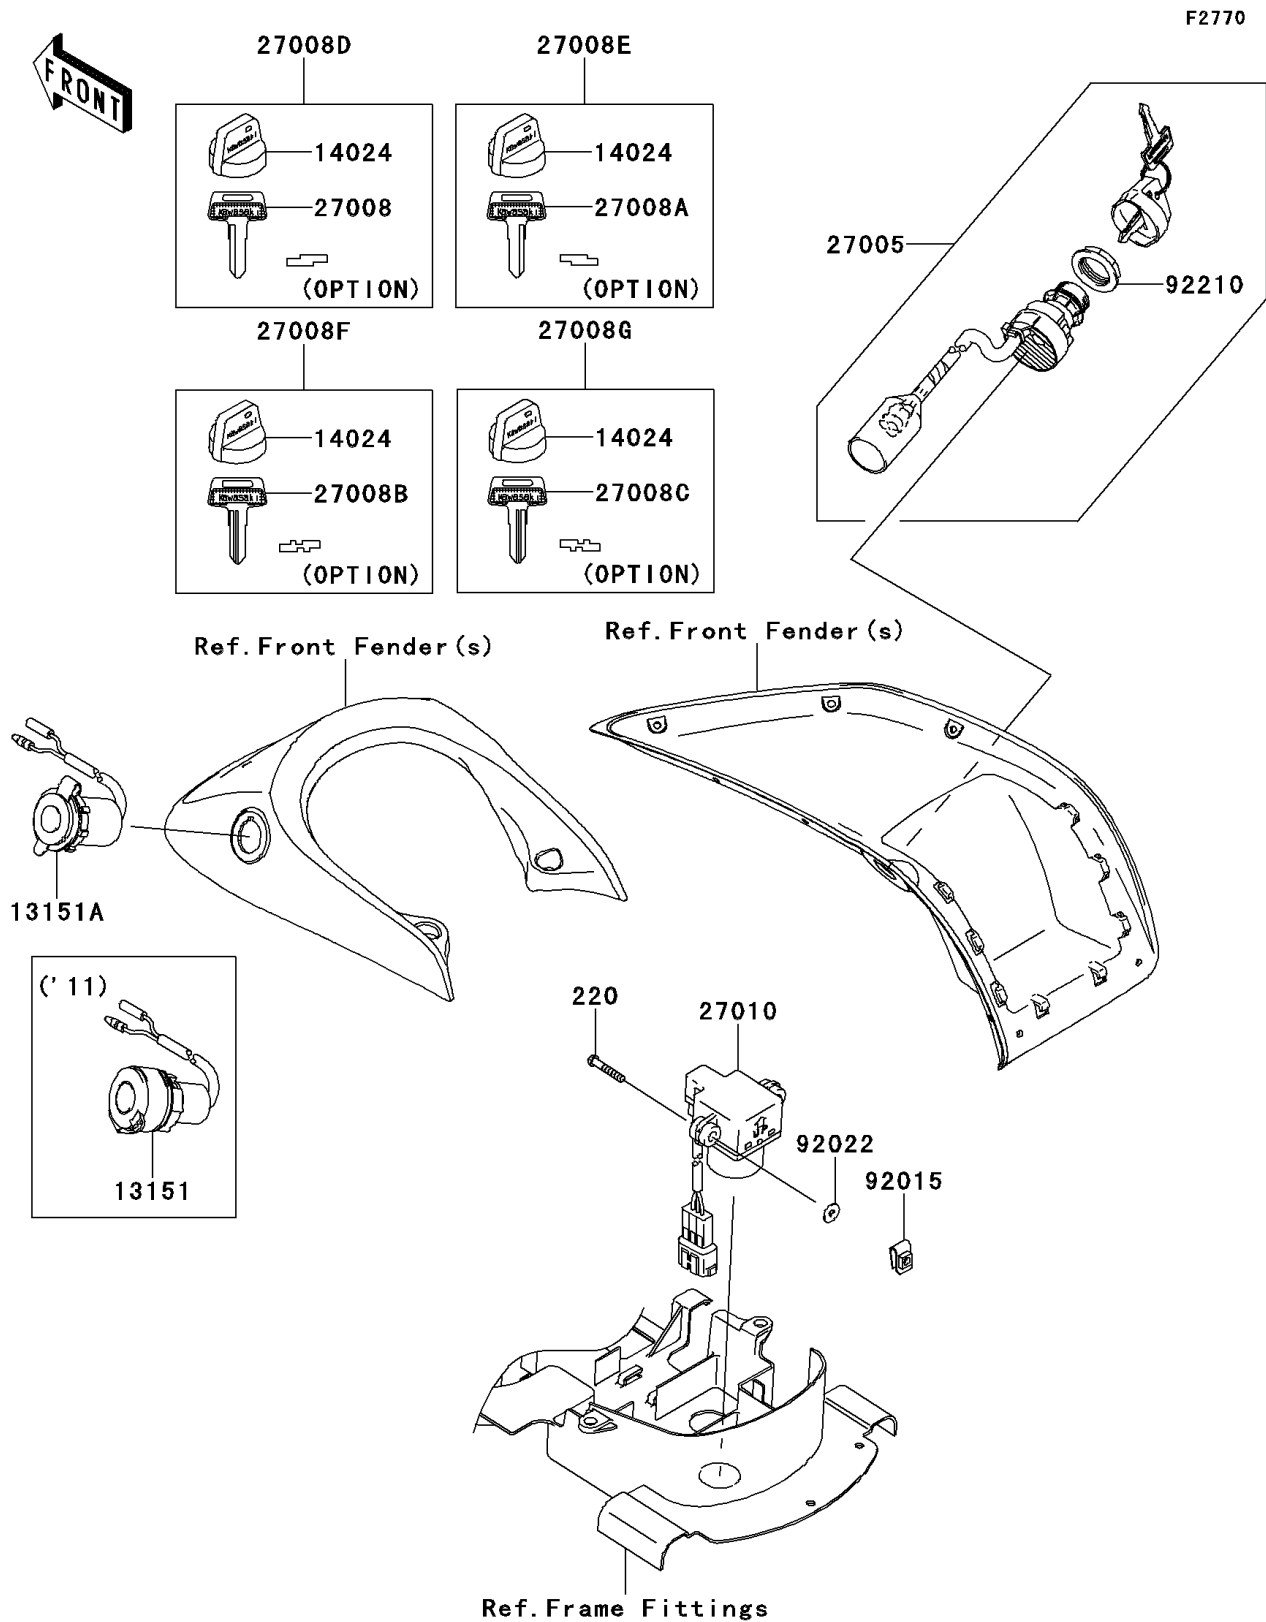

## 2011 BRUTE FORCE® 650 4x4i PARTS DIAGRAM

Ignition Switch

## 2011 BRUTE FORCE® 650 4x4i PARTS LIST

### Ignition Switch

ITEM NAME	PART NUMBER	QUANTITY
SCREW-PAN-CROS,4X25 (Ref # 220)	220AA0425	1
SWITCH-COMP,D.C.TERMINAL (Ref # 13151)	13151-0003	1
COVER,KEY (Ref # 14024)	14024-1551	1
SWITCH-ASSY-IGNITION (Ref # 27005)	27005-0019	1
KEY-LOCK,BLANK (Ref # 27008)	27008-1041	1
KEY-LOCK,BLANK (Ref # 27008A)	27008-1042	1
KEY-LOCK,BLANK (Ref # 27008B)	27008-1043	1
KEY-LOCK,BLANK (Ref # 27008C)	27008-1044	1
KEY-LOCK,BLANK,W/COVER (Ref # 27008D)	27008-1132	1
KEY-LOCK,BLANK,W/COVER (Ref # 27008E)	27008-1133	1
KEY-LOCK,BLANK,W/COVER (Ref # 27008F)	27008-1134	1
KEY-LOCK,BLANK,W/COVER (Ref # 27008G)	27008-1135	1
SWITCH,INVERT SENSOR (Ref # 27010)	27010-1421	1
NUT,4MM (Ref # 92015)	92015-1567	1
WASHER,4.3X12.5X1 (Ref # 92022)	92022-1888	1
NUT,IGNITION SWITCH (Ref # 92210)	92210-1109	1