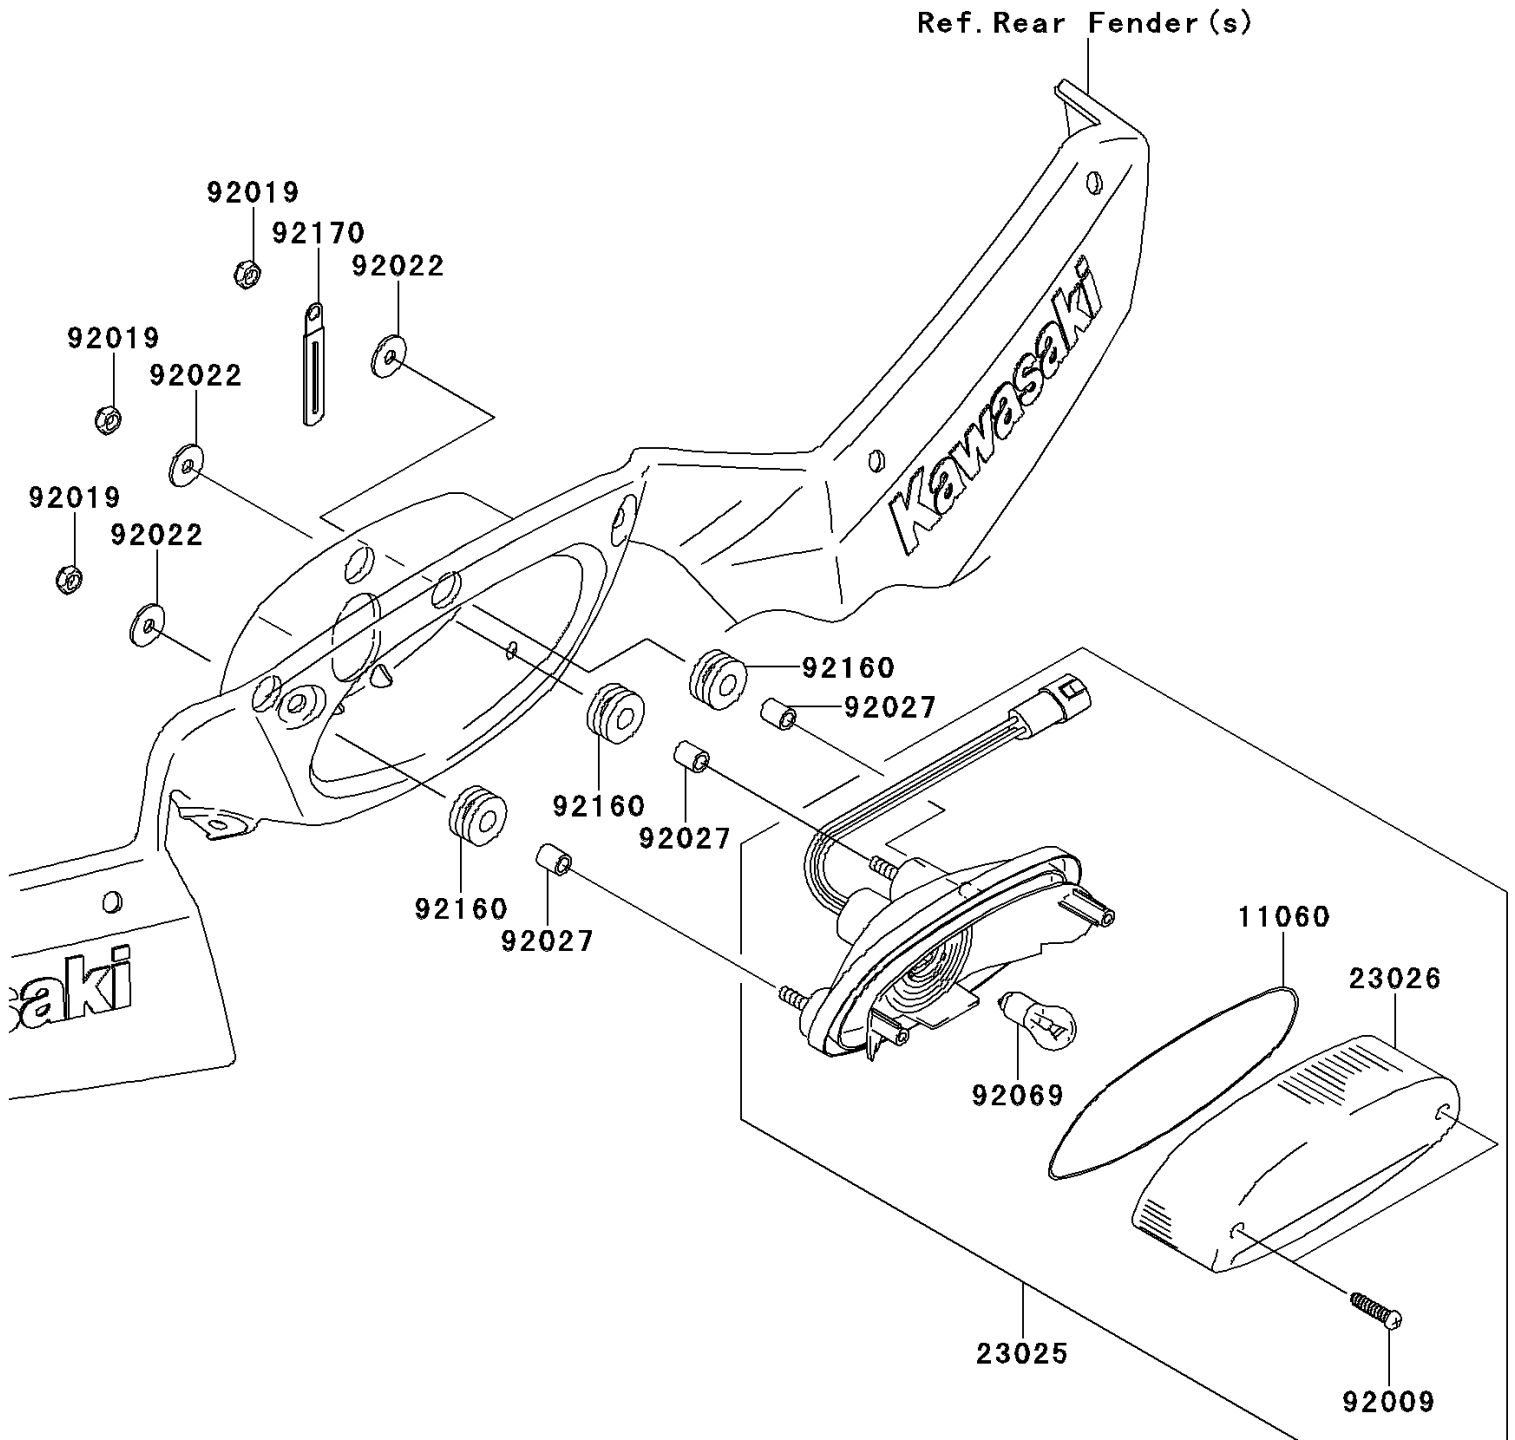

2011 BRUTE FORCE® 650 4x4i PARTS DIAGRAM

Taillight(s)

F2720

2011 BRUTE FORCE® 650 4x4i PARTS LIST

Taillight(s)

ITEM NAME	PART NUMBER	QUANTITY
GASKET,TAIL LAMP LENS (Ref # 11060)	11060-1174	1
LAMP-TAIL (Ref # 23025)	23025-0011	1
LENS,TAIL LAMP (Ref # 23026)	23026-1183	1
SCREW,TAPPING,4X20 (Ref # 92009)	92009-1378	1
NUT,LOCK,6MM (Ref # 92019)	92019-008	1
WASHER,6.5X20X1.6 (Ref # 92022)	92022-1557	1
COLLAR,6.8X10X12 (Ref # 92027)	92027-162	1
BULB,12V 21/5W (Ref # 92069)	92069-063	1
DAMPER (Ref # 92160)	92160-1162	1
CLAMP (Ref # 92170)	92170-1514	1