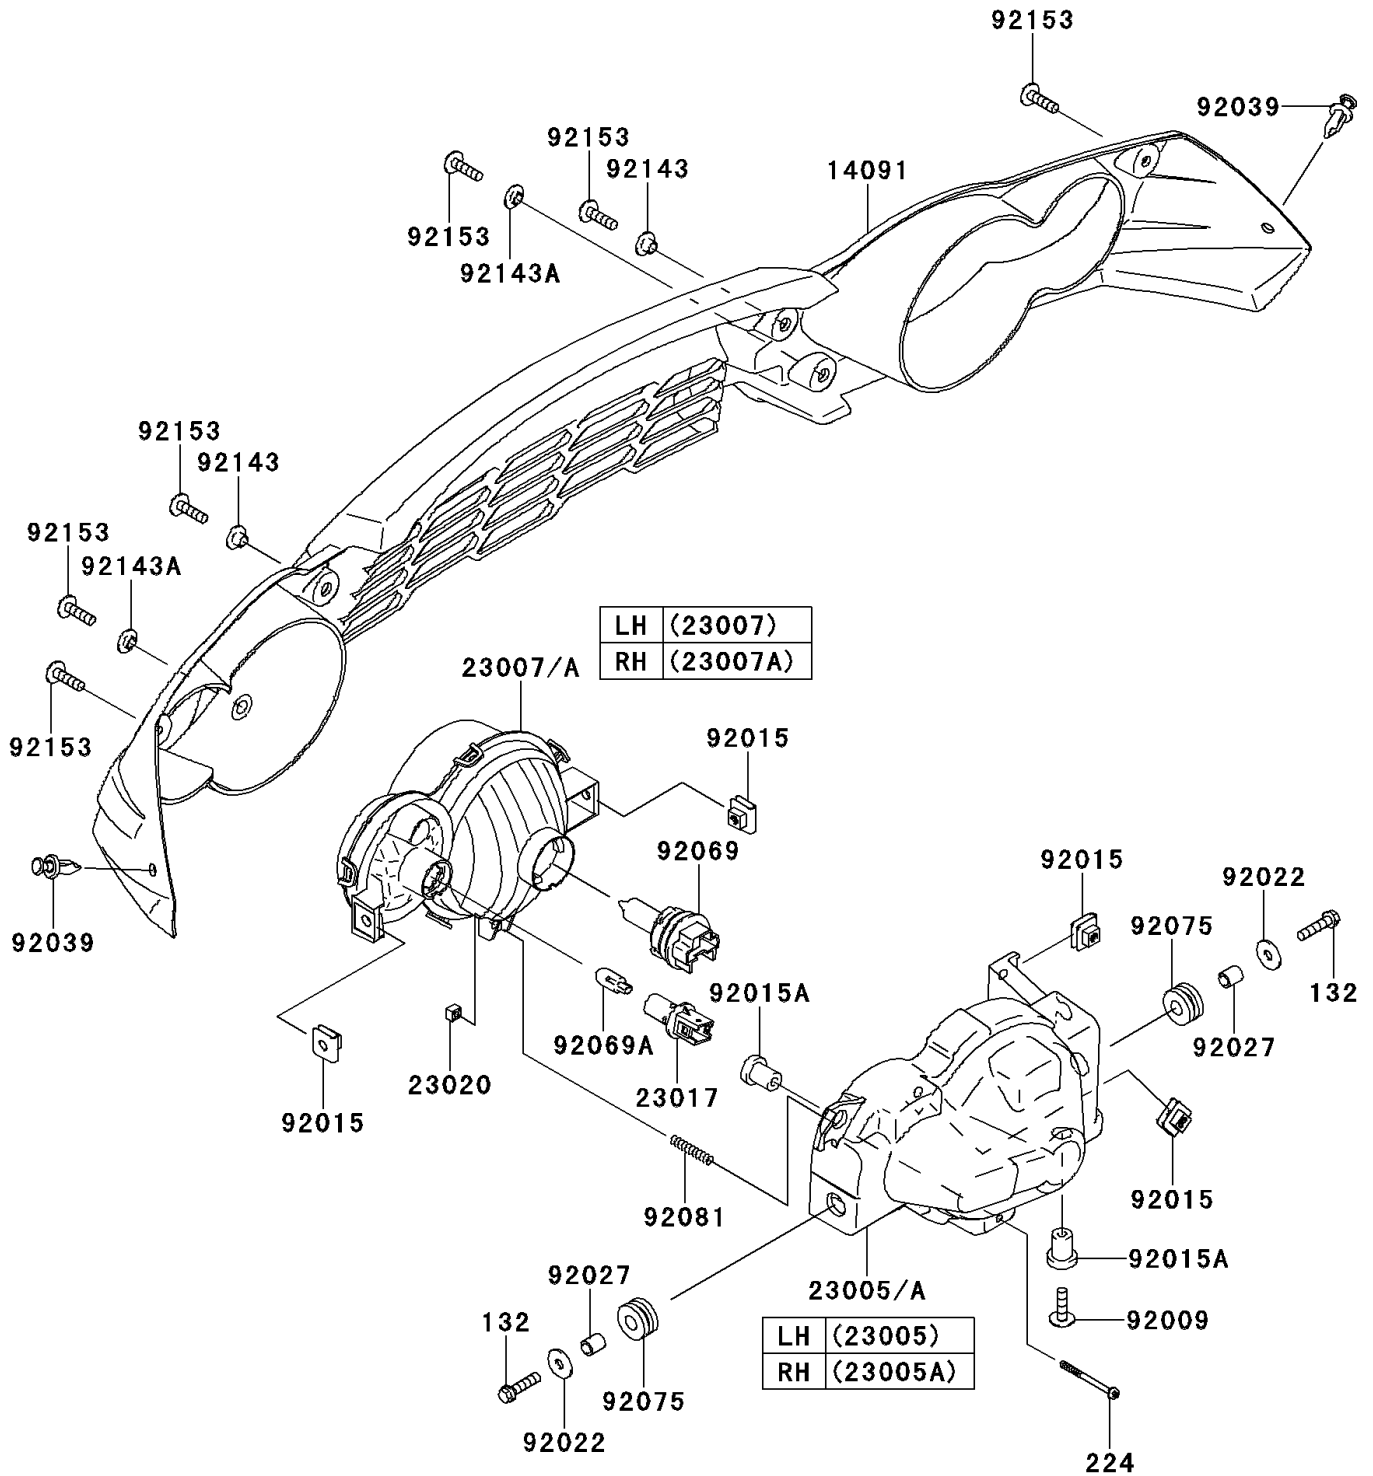

2011 BRUTE FORCE® 650 4x4i PARTS DIAGRAM

Headlight(s)

F2710

2011 BRUTE FORCE® 650 4x4i PARTS LIST

Headlight(s)

ITEM NAME	PART NUMBER	QUANTITY
BOLT-FLANGED-SMALL,6X25 (Ref # 132)	132BA0625	1
SCREW-PAN-WP-CROS,4X45 (Ref # 224)	224AA0445	1
COVER,HEAD LAMP,F.BLACK (Ref # 14091)	14091-0736-6Z	1
BODY-COMP-HEAD LAMP,LH (Ref # 23005)	23005-0006	1
BODY-COMP-HEAD LAMP,RH (Ref # 23005A)	23005-0007	1
LENS-COMP,HEAD LAMP,LH (Ref # 23007)	23007-0024	1
LENS-COMP,HEAD LAMP,RH (Ref # 23007A)	23007-0025	1
SOCKET,HEAD LAMP (Ref # 23017)	23017-0001	1
NUT,4MM,FOCUS ADJUST (Ref # 23020)	23020-018	1
SCREW,6X22,BLACK (Ref # 92009)	92009-1256	1
NUT,6MM (Ref # 92015)	92015-1094	1
NUT,RUBBER,6MM (Ref # 92015A)	92015-1692	1
WASHER,6.5X20X1.6 (Ref # 92022)	92022-125	1
COLLAR,6.8X10X12 (Ref # 92027)	92027-162	1
RIVET (Ref # 92039)	92039-1229	1
BULB,12V 40/40W (Ref # 92069)	92069-0005	1
BULB,12V 5W (Ref # 92069A)	92069-0006	1
DAMPER (Ref # 92075)	92075-1690	1
SPRING,FOCUS ADJUST (Ref # 92081)	92081-1896	1
COLLAR (Ref # 92143)	92143-1057	1
COLLAR (Ref # 92143A)	92143-1087	1
BOLT,SOCKET,6X22 (Ref # 92153)	92153-0574	1