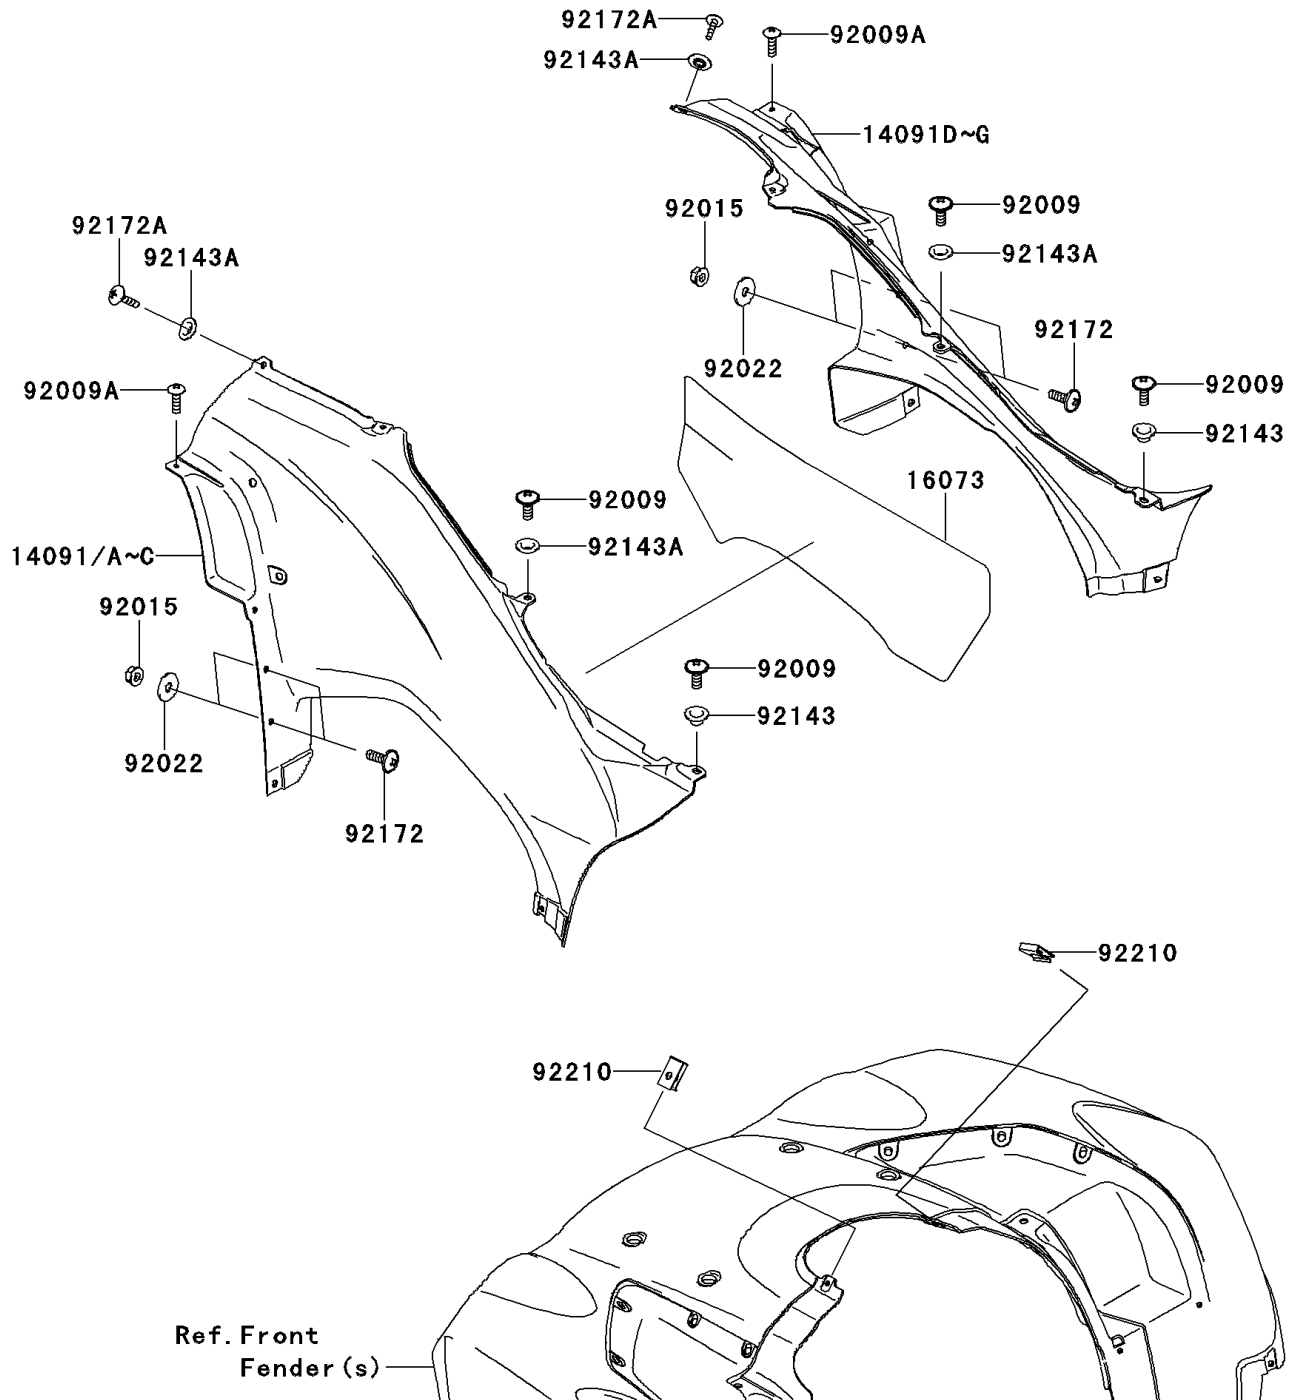

2011 BRUTE FORCE® 650 4x4i PARTS DIAGRAM

Side Covers

F2611

2011 BRUTE FORCE® 650 4x4i PARTS LIST

Side Covers

ITEM NAME	PART NUMBER	QUANTITY
COVER,SIDE,LH,D.R.RED (Ref # 14091)	14091-0137-16L	1
COVER,SIDE,RH,D.R.RED (Ref # 14091D)	14091-0138-16L	1
INSULATOR,SIDE COVER (Ref # 16073)	16073-0030	1
SCREW,6X16 (Ref # 92009)	92009-1621	1
SCREW,5X18 (Ref # 92009A)	92009-1655	1
NUT,LOCK,FLANGED,6MM (Ref # 92015)	92015-1603	1
WASHER,6.5X20X1.6,BLACK (Ref # 92022)	92022-1346	1
COLLAR (Ref # 92143)	92143-1057	1
COLLAR (Ref # 92143A)	92143-1087	1
SCREW,6X18 (Ref # 92172)	92172-0002	1
SCREW,TAPPING,6X20 (Ref # 92172A)	92172-0488	1
NUT,LEAF SPRING,6MM (Ref # 92210)	92210-0624	1