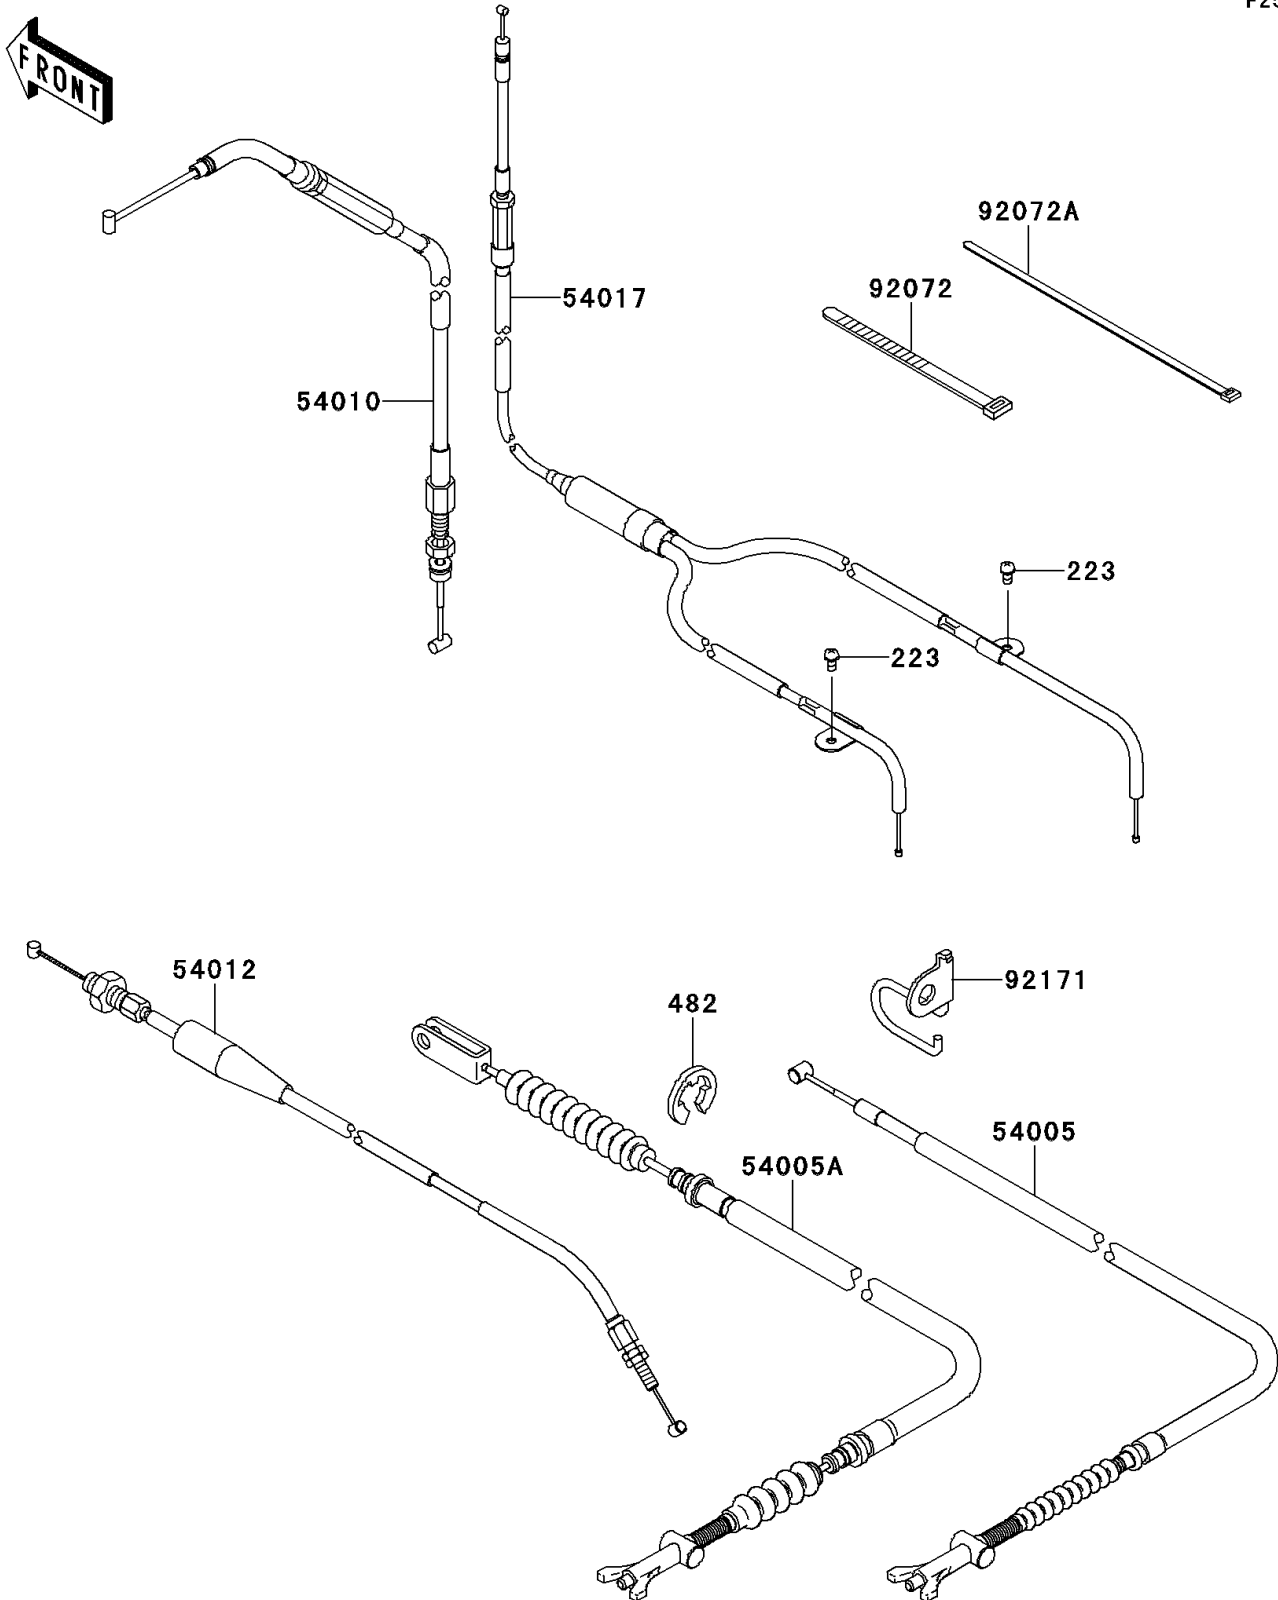

## PARTS DIAGRAM

### Cables

F2540

## PARTS LIST

### Cables

ITEM NAME	PART NUMBER	QUANTITY
SCREW-PAN-WS-CROS,4X8 (Ref # 223)	223AA0408	2
CIRCLIP-TYPE-E,8MM (Ref # 482)	482EA8000	1
CABLE-BRAKE,PARKING (Ref # 54005)	54005-0017	1
CABLE-BRAKE,FOOT (Ref # 54005A)	54005-0018	1
CABLE,FRONT DIFF LOCK (Ref # 54010)	54010-0064	1
CABLE-THROTTLE (Ref # 54012)	54012-0108	1
CABLE-STARTER (Ref # 54017)	54017-0034	1
BAND,L=123 (Ref # 92072)	92072-030	1
BAND,L=188 (Ref # 92072A)	92072-1239	3
CLAMP,BRAKE CABLE (Ref # 92171)	92171-0228	1