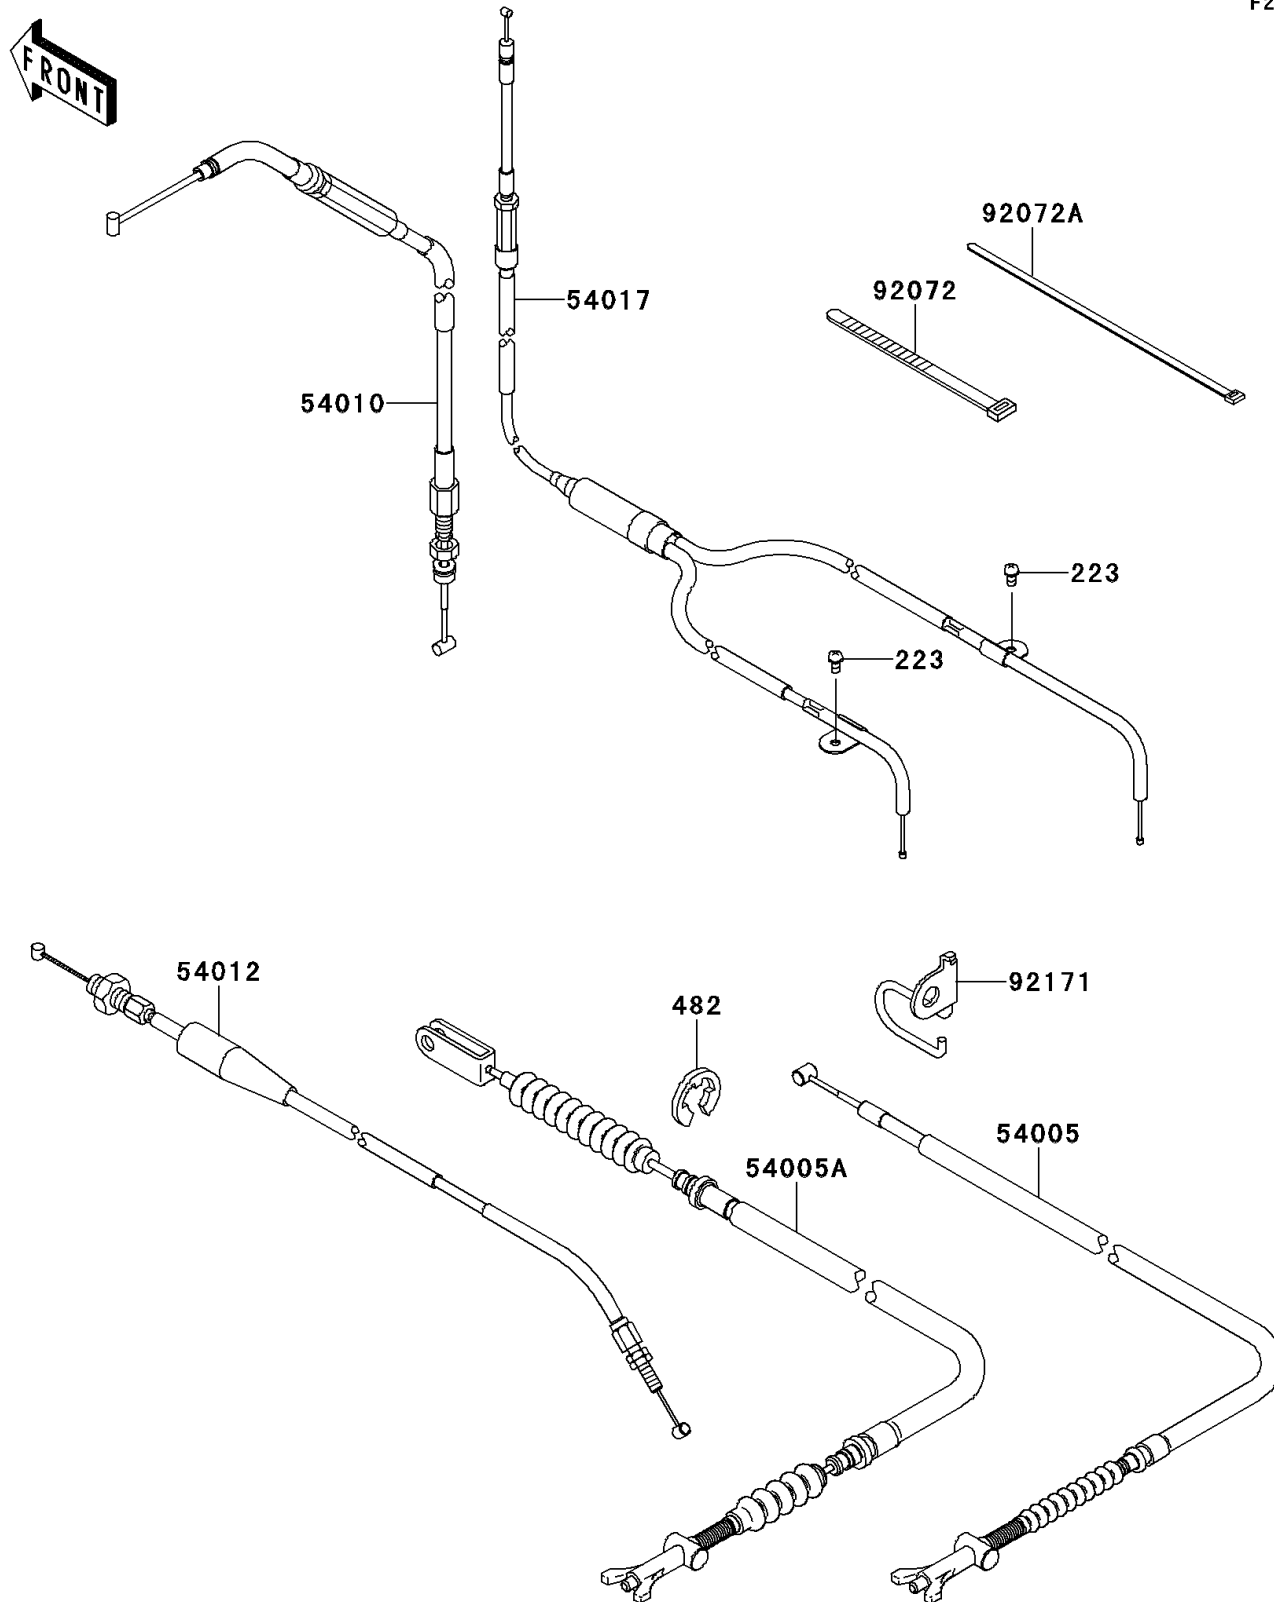

2011 BRUTE FORCE® 650 4x4i PARTS DIAGRAM

Cables

F2540

2011 BRUTE FORCE® 650 4x4i PARTS LIST

Cables

ITEM NAME	PART NUMBER	QUANTITY
SCREW-PAN-WS-CROS,4X8 (Ref # 223)	223AA0408	1
CIRCLIP-TYPE-E,8MM (Ref # 482)	482EA8000	1
CABLE-BRAKE,PARKING (Ref # 54005)	54005-0017	1
CABLE-BRAKE,FOOT (Ref # 54005A)	54005-0018	1
CABLE,FRONT DIFF LOCK (Ref # 54010)	54010-0064	1
CABLE-THROTTLE (Ref # 54012)	54012-0108	1
CABLE-STARTER (Ref # 54017)	54017-0034	1
BAND,L=123 (Ref # 92072)	92072-030	1
BAND,L=188 (Ref # 92072A)	92072-1239	1
CLAMP,BRAKE CABLE (Ref # 92171)	92171-0228	1