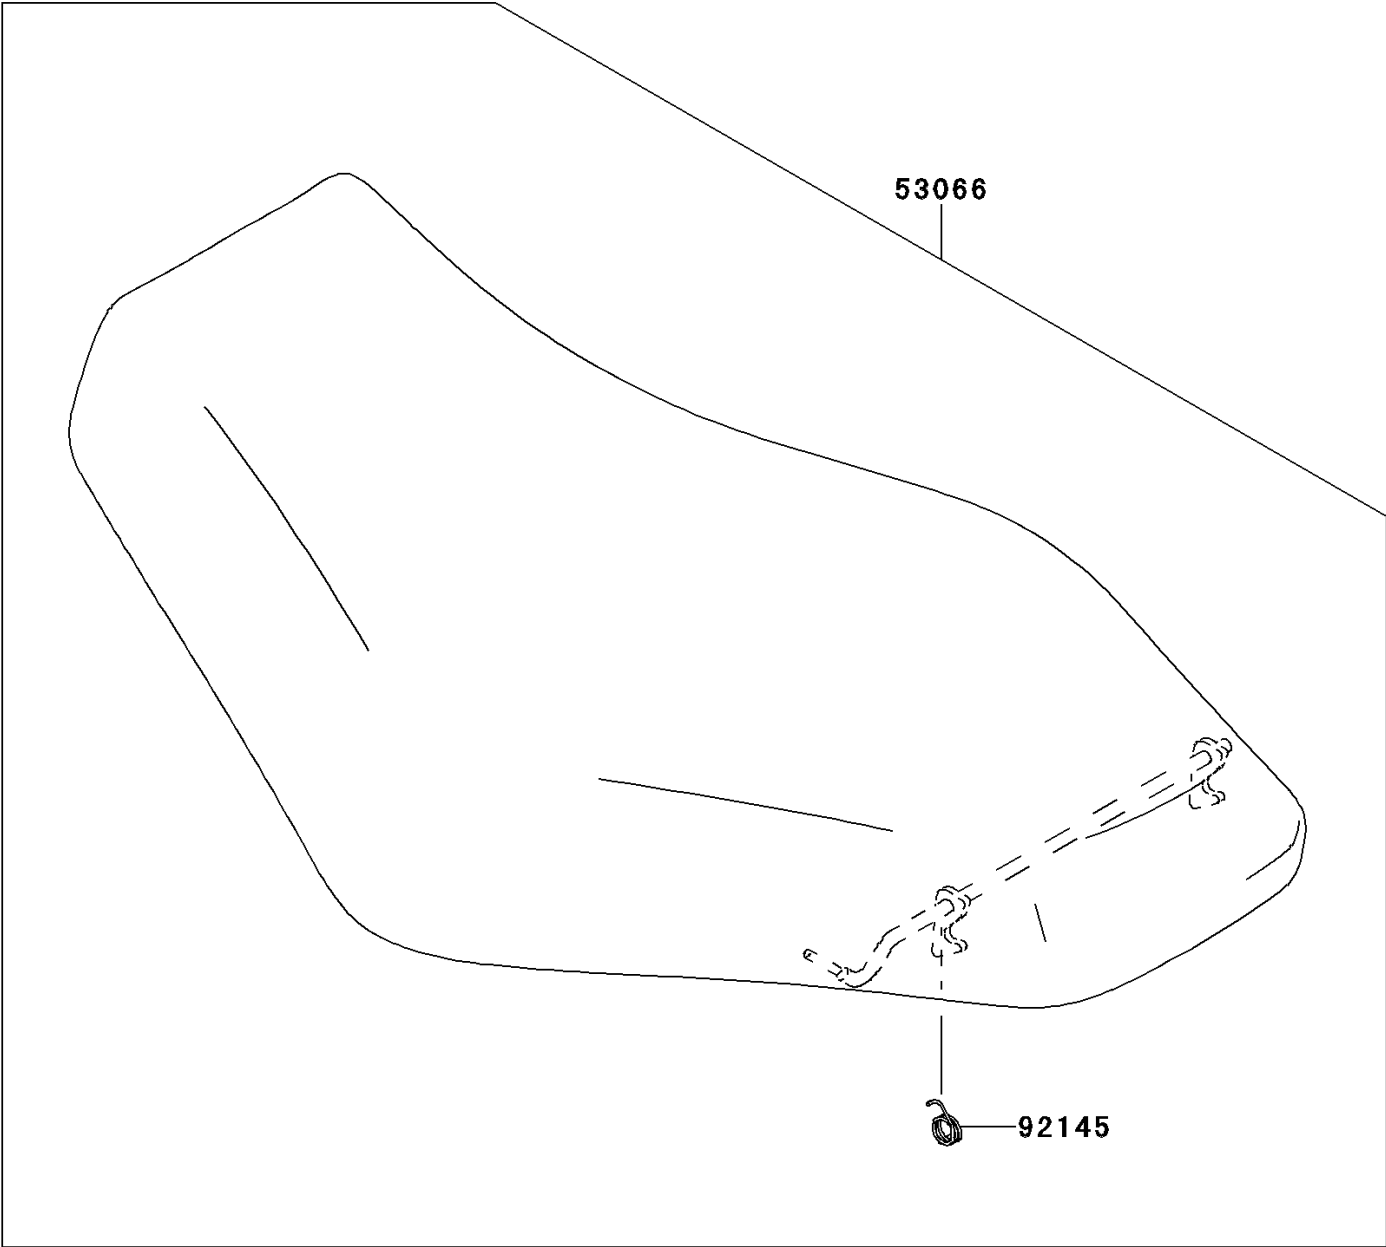

2011 BRUTE FORCE® 650 4x4i PARTS DIAGRAM

Seat

F2510

2011 BRUTE FORCE® 650 4x4i PARTS LIST

Seat

ITEM NAME	PART NUMBER	QUANTITY
SEAT-ASSY,BLACK (Ref # 53066)	53066-0273-MA	1
SPRING,SEAT LATCH (Ref # 92145)	92145-0022	1