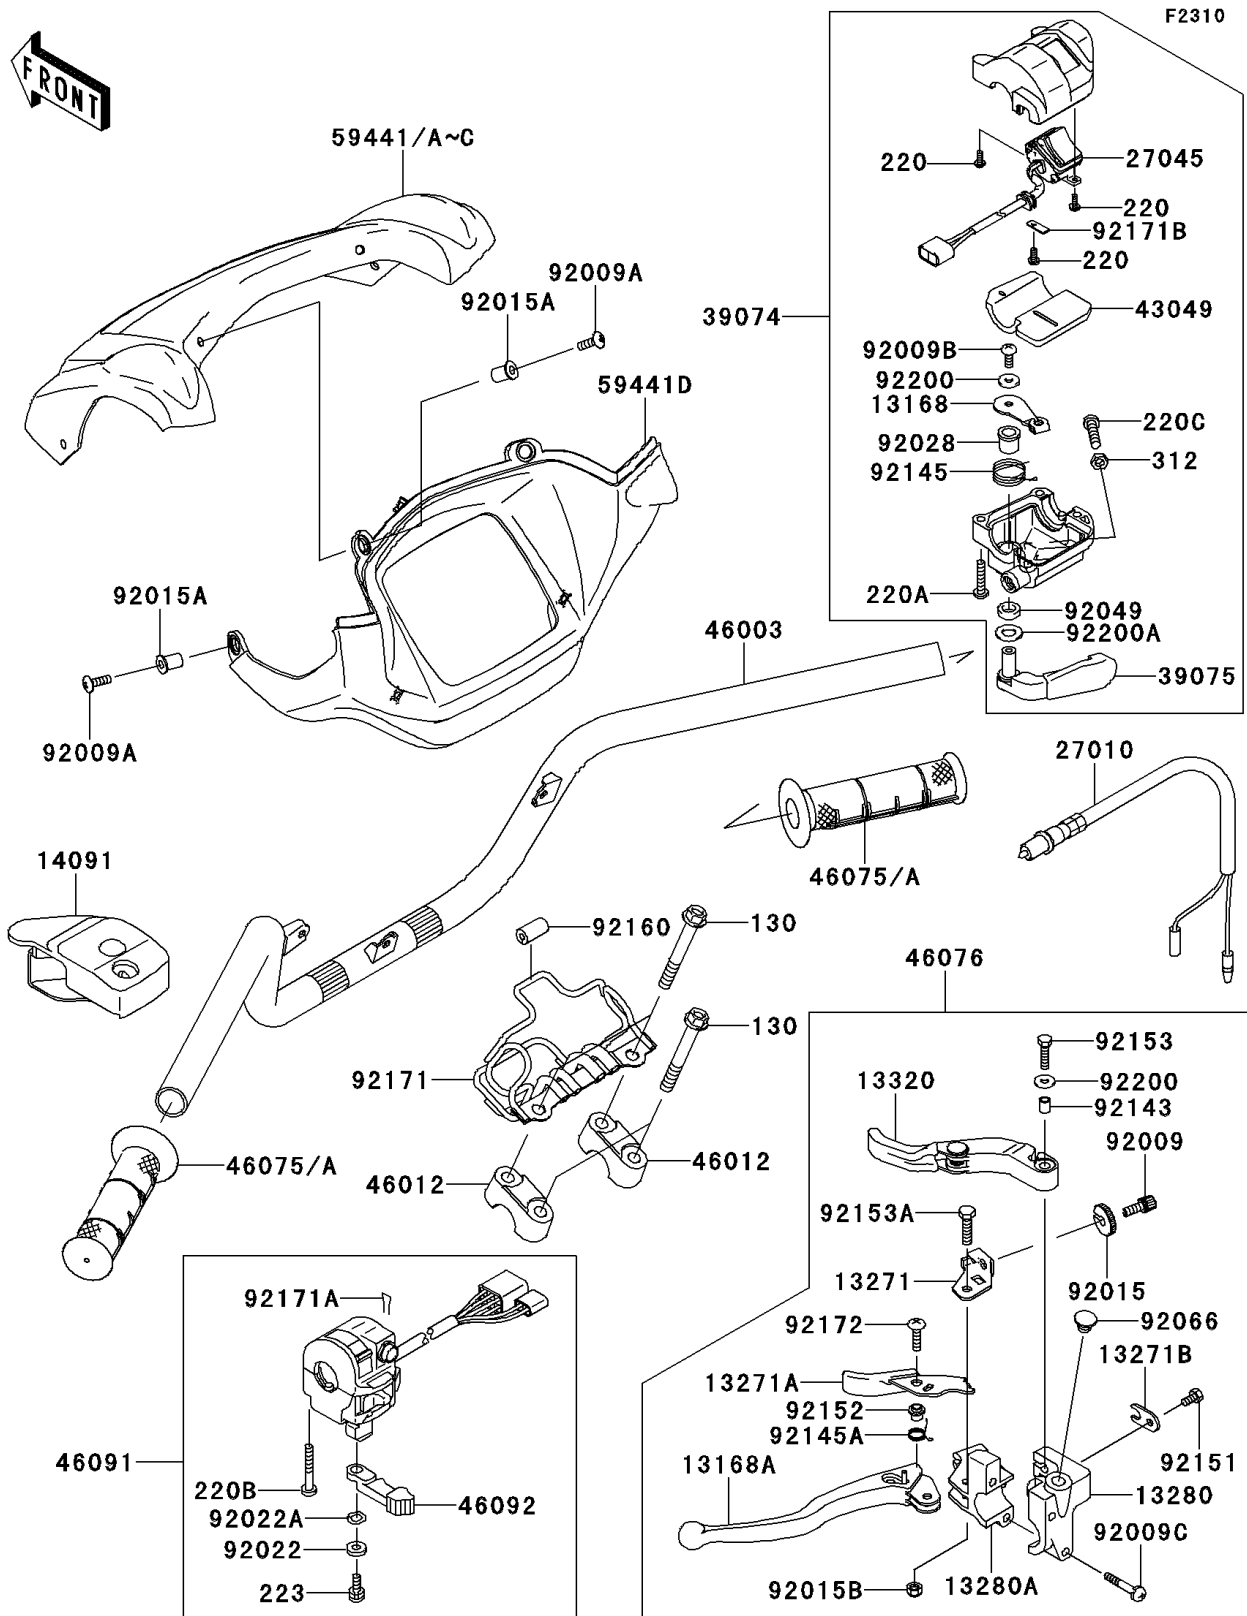

2011 BRUTE FORCE® 650 4x4i PARTS DIAGRAM

Handlebar