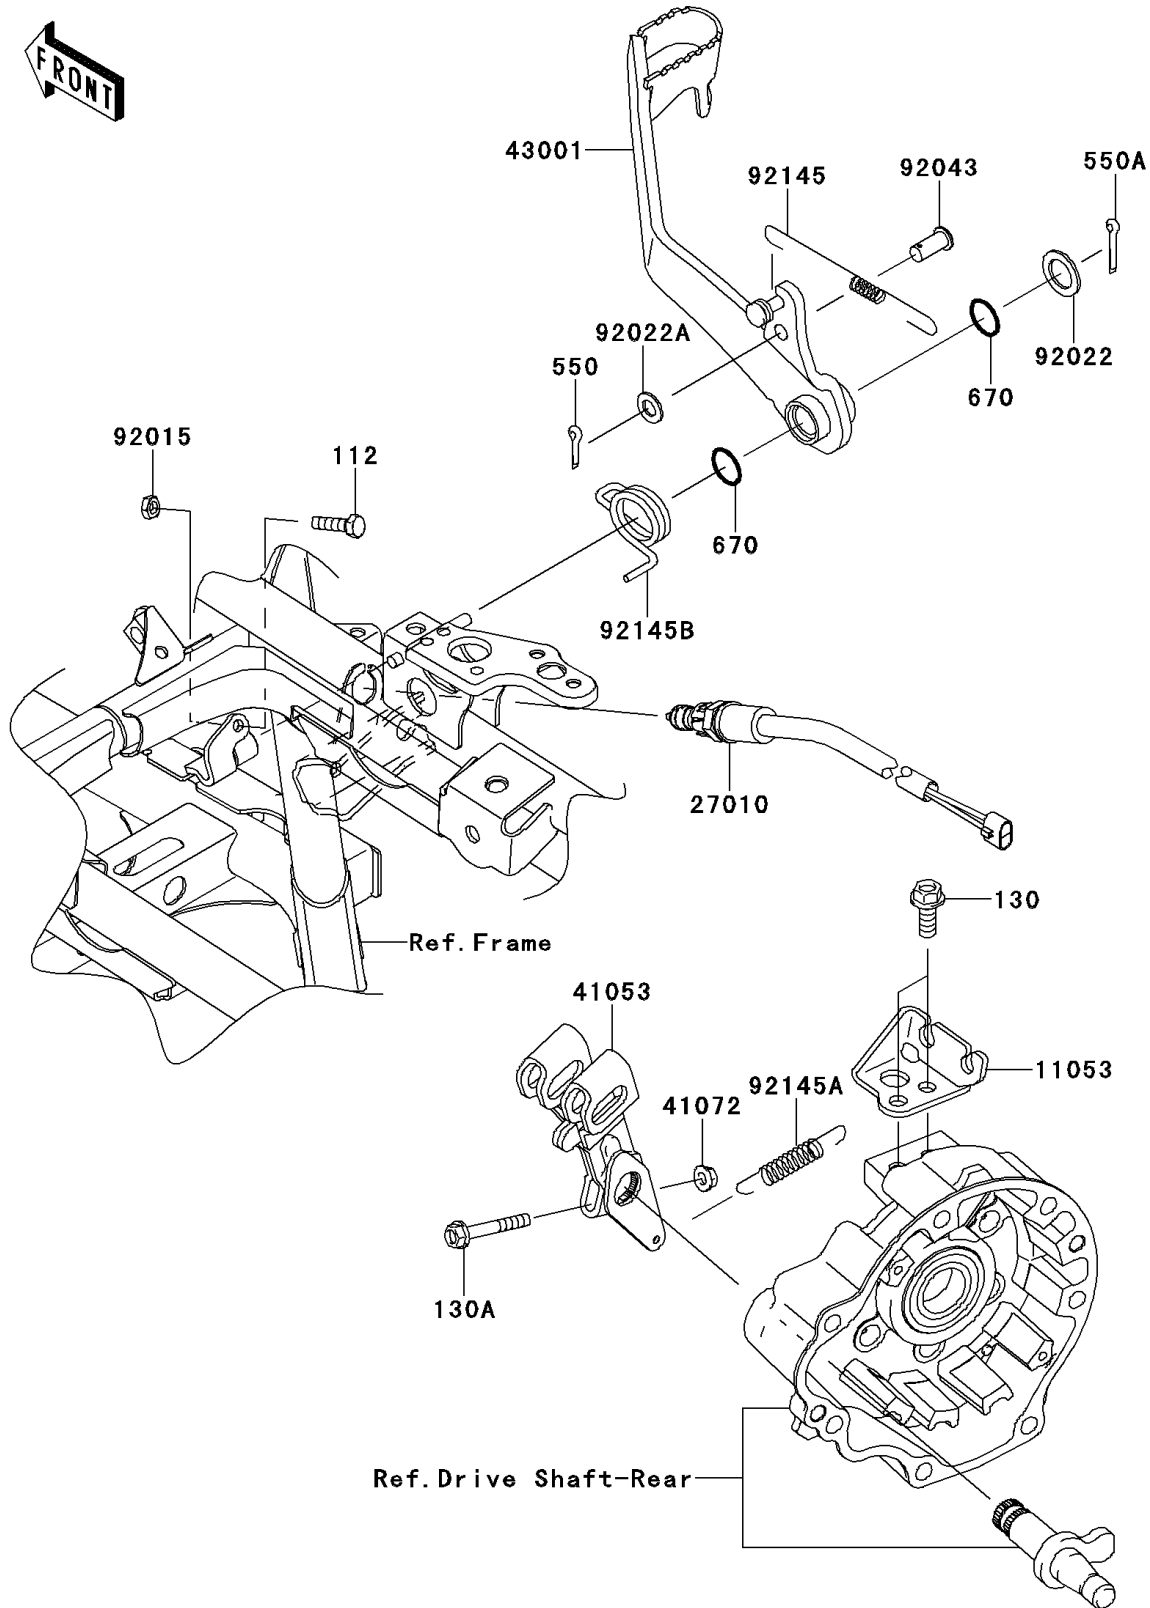

2011 BRUTE FORCE® 650 4x4i PARTS DIAGRAM

Brake Pedal

F2260

2011 BRUTE FORCE® 650 4x4i PARTS LIST

Brake Pedal

| ITEM NAME | PART NUMBER | QUANTITY |
|--|-------------|----------|
| BOLT-UPSET,6X22 (Ref # 112) | 112AA0622 | 1 |
| BOLT-FLANGED,8X20 (Ref # 130) | 130BA0820 | 1 |
| BOLT-FLANGED,6X40 (Ref # 130A) | 130CA0640 | 1 |
| PIN-COTTER,2.0X15 (Ref # 550) | 550AA2015 | 1 |
| PIN-COTTER,2.0X22 (Ref # 550A) | 550AA2022 | 1 |
| O RING,15MM (Ref # 670) | 670B2015 | 1 |
| BRACKET,BRAKE CABLE (Ref # 11053) | 11053-0642 | 1 |
| SWITCH,BRAKE (Ref # 27010) | 27010-1494 | 1 |
| LEVER-BRAKE CAM (Ref # 41053) | 41053-0017 | 1 |
| NUT,6MM (Ref # 41072) | 41072-007 | 1 |
| LEVER-BRAKE,PEDAL (Ref # 43001) | 43001-0092 | 1 |
| NUT,6MM (Ref # 92015) | 92015-1410 | 1 |
| WASHER,15.5X24X1.6 (Ref # 92022) | 92022-1049 | 1 |
| WASHER,8.5X16X1.2 (Ref # 92022A) | 92022-1582 | 1 |
| PIN,8X16 (Ref # 92043) | 92043-1013 | 1 |
| SPRING,REAR BRAKE SWITCH (Ref # 92145) | 92145-0144 | 1 |
| SPRING,BRAKE LEVER RETURN (Ref # 92145A) | 92145-1313 | 1 |
| SPRING,BRAKE PEDAL RETURN (Ref # 92145B) | 92145-1421 | 1 |