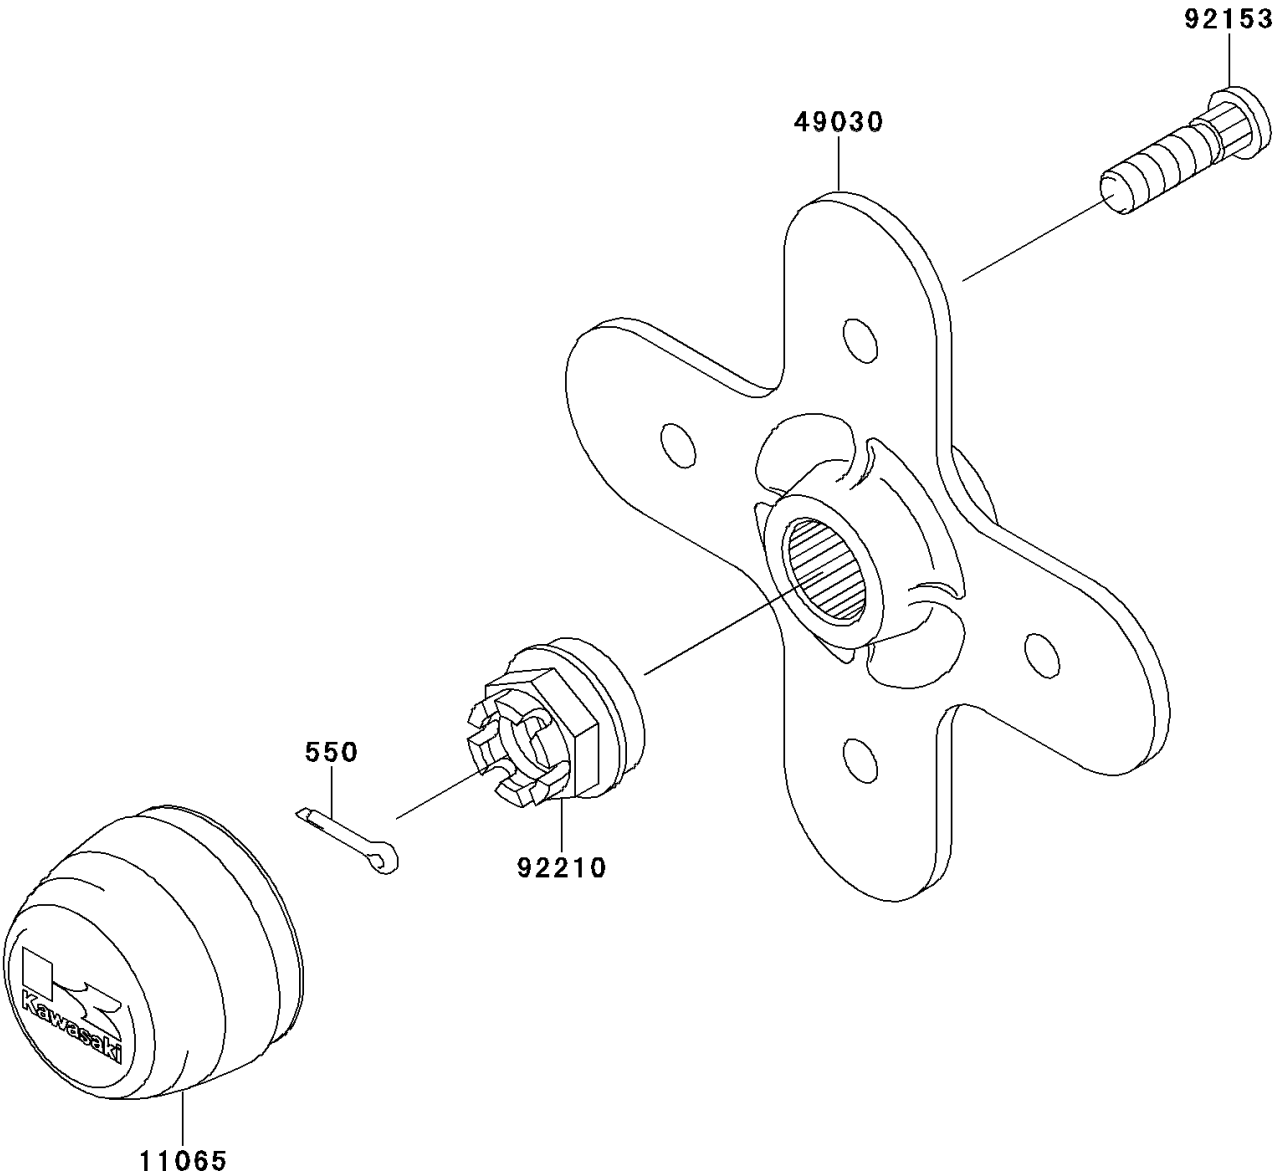

2011 BRUTE FORCE® 650 4x4i PARTS DIAGRAM

Rear Hub

F2240

2011 BRUTE FORCE® 650 4x4i PARTS LIST

Rear Hub

ITEM NAME	PART NUMBER	QUANTITY
PIN-COTTER,4.0X25 (Ref # 550)	550AA4025	1
CAP,WHEEL (Ref # 11065)	11065-0108	1
HUB,RR (Ref # 49030)	49030-0009	1
BOLT,10X36.5 (Ref # 92153)	92153-0890	1
NUT,CASTLE,20MM (Ref # 92210)	92210-1381	1