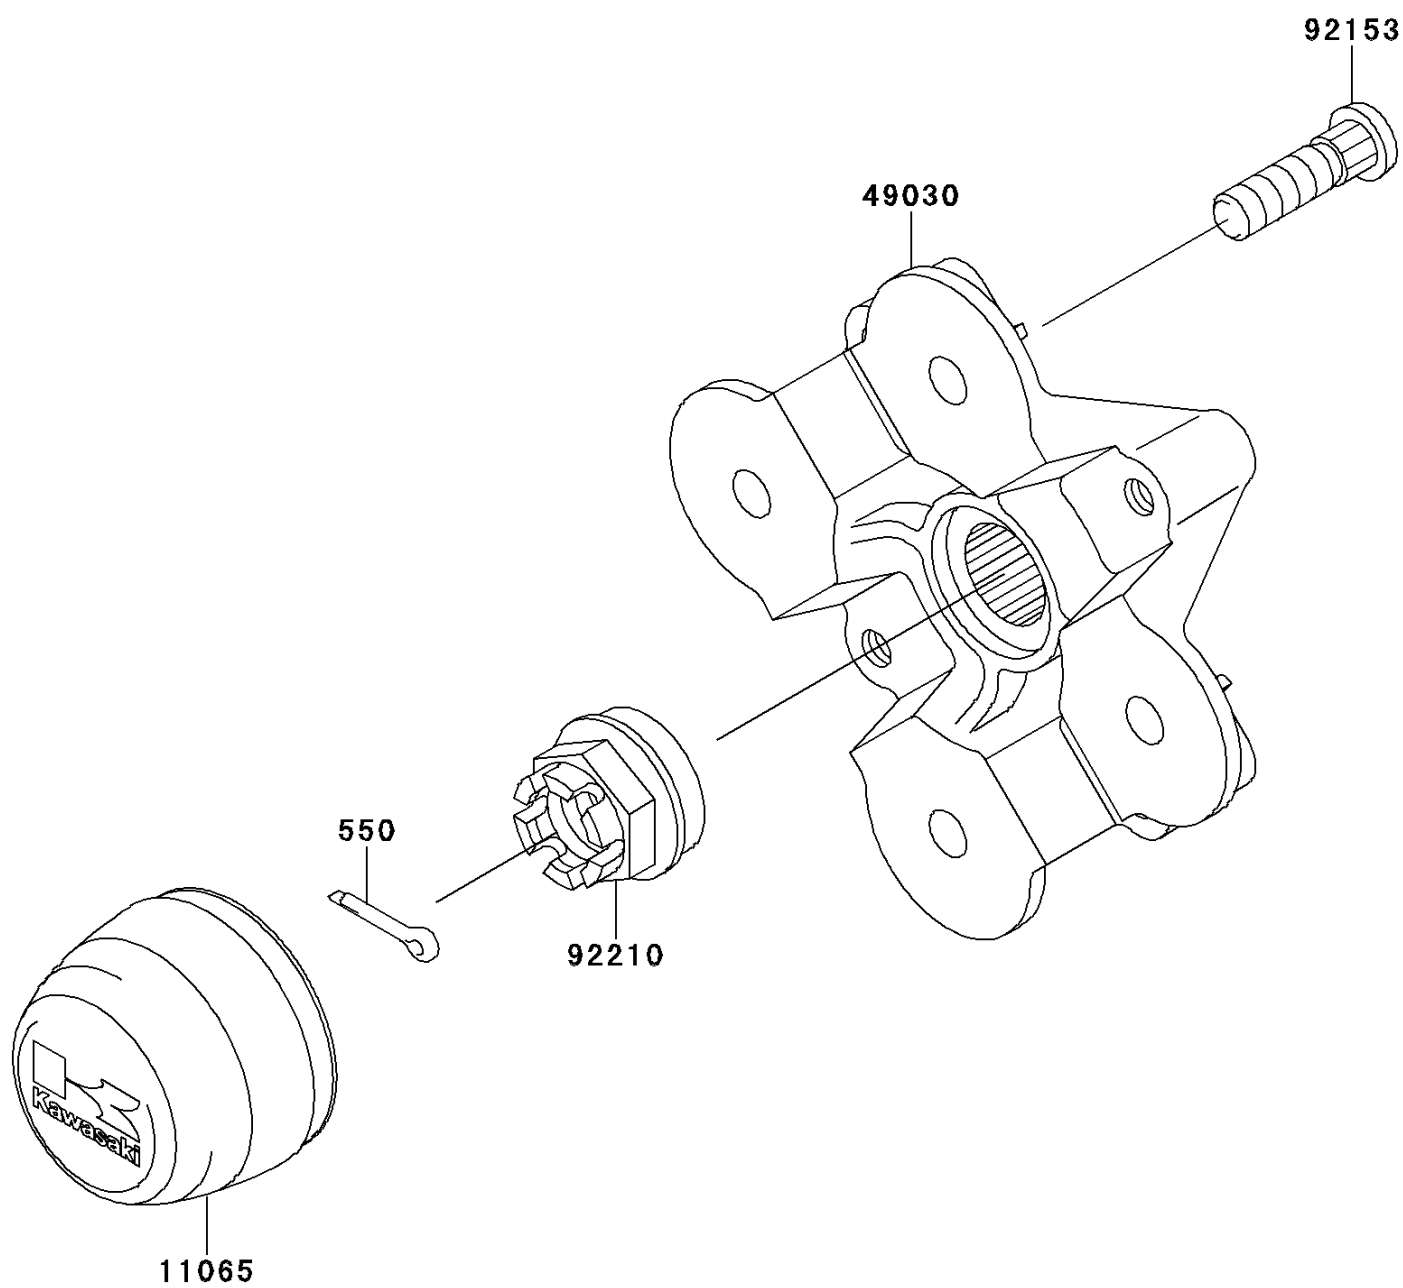

2011 BRUTE FORCE® 650 4x4i PARTS DIAGRAM

Front Hub

F2230

2011 BRUTE FORCE® 650 4x4i PARTS LIST

Front Hub

ITEM NAME	PART NUMBER	QUANTITY
PIN-COTTER,4.0X25 (Ref # 550)	550AA4025	1
CAP,WHEEL (Ref # 11065)	11065-0108	1
HUB,FR (Ref # 49030)	49030-0013	1
BOLT,10X36.5 (Ref # 92153)	92153-0890	1
NUT,CASTLE,18MM (Ref # 92210)	92210-1349	1