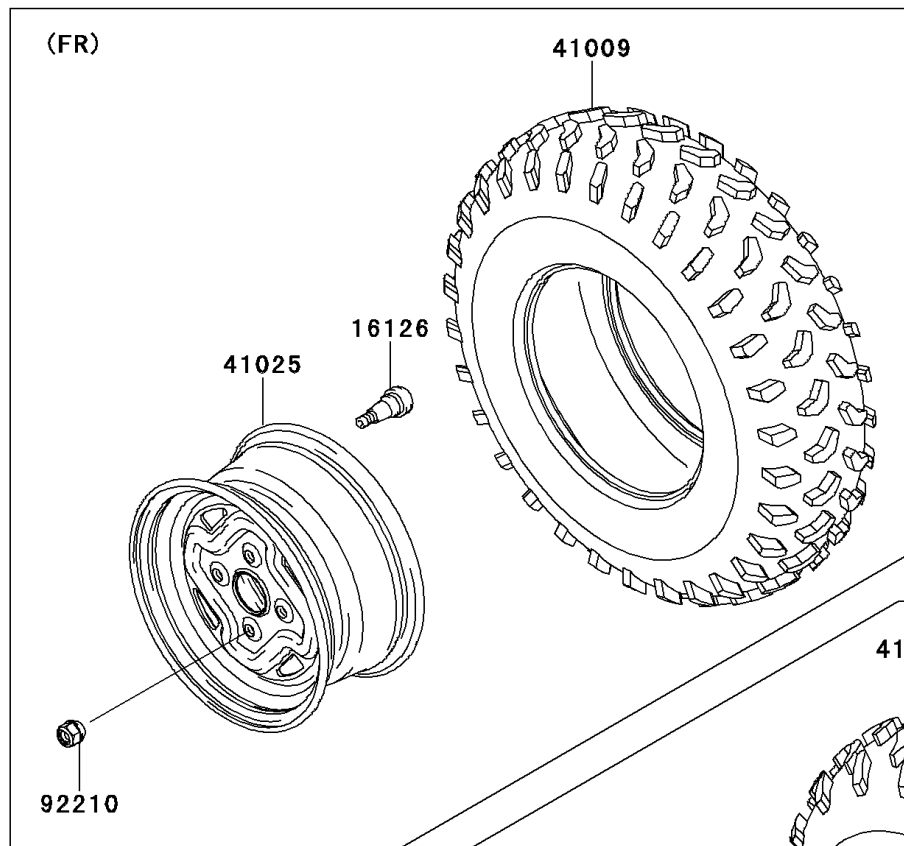

2011 BRUTE FORCE® 650 4x4i PARTS DIAGRAM

Wheels/Tires

F2210

2011 BRUTE FORCE® 650 4x4i PARTS LIST

Wheels/Tires

ITEM NAME	PART NUMBER	QUANTITY
VALVE (Ref # 16126)	16126-4001	1
TIRE,FR,AT25X8-12 (Ref # 41009)	41009-0299	1
TIRE,RR,AT25X10-12 (Ref # 41009A)	41009-0300	1
RIM,FR,12X6.0AT,F.S.BLACK (Ref # 41025)	41025-0043-397	1
RIM,RR,12X7.5AT,F.S.BLACK (Ref # 41025A)	41025-0044-397	1
NUT,LOCK,10MM (Ref # 92210)	92210-0203	1