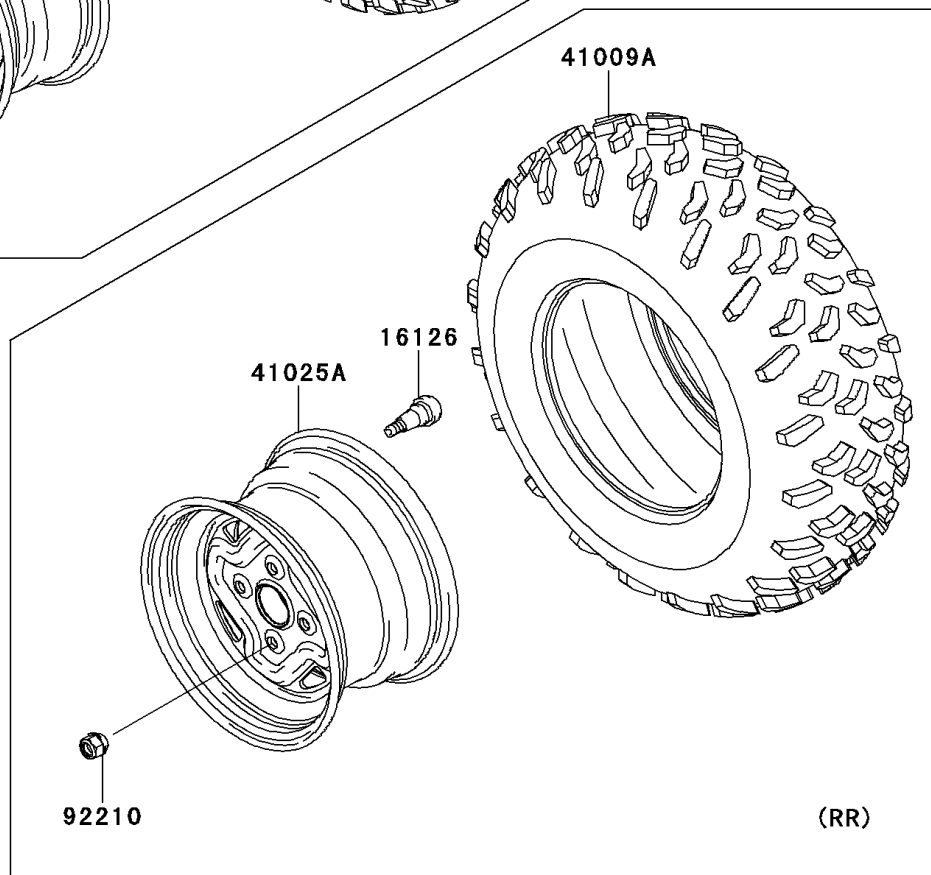

2011 BRUTE FORCE® 650 4x4i PARTS DIAGRAM

Wheels/Tires

F2210

2011 BRUTE FORCE® 650 4x4i PARTS LIST

Wheels/Tires

ITEM NAME	PART NUMBER	QUANTITY
VALVE (Ref # 16126)	16126-4001	1
TIRE,FR,AT25X8-12 (Ref # 41009)	41009-0299	1
TIRE,RR,AT25X10-12 (Ref # 41009A)	41009-0300	1
RIM,FR,12X6.0AT,F.S.BLACK (Ref # 41025)	41025-0043-397	1
RIM,RR,12X7.5AT,F.S.BLACK (Ref # 41025A)	41025-0044-397	1
NUT,LOCK,10MM (Ref # 92210)	92210-0203	1