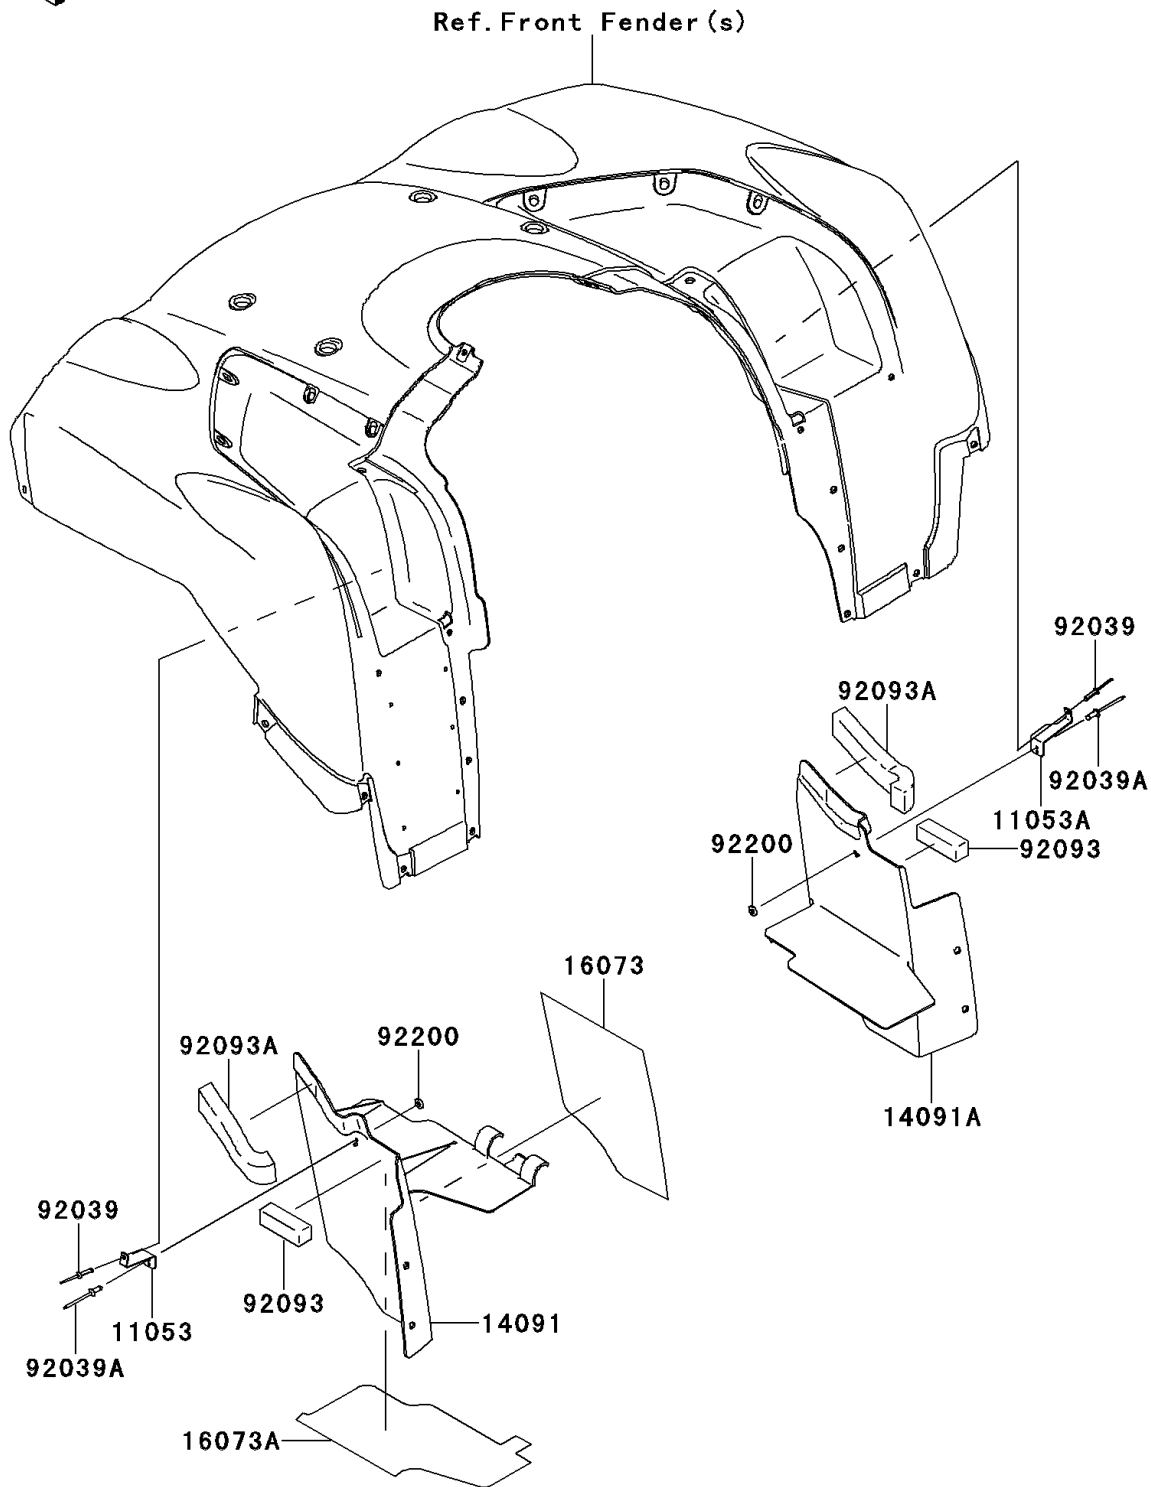

2011 BRUTE FORCE® 650 4x4i PARTS DIAGRAM

Flap

F2173

2011 BRUTE FORCE® 650 4x4i PARTS LIST

Flap

ITEM NAME	PART NUMBER	QUANTITY
BRACKET,INNER FLAP,LH (Ref # 11053)	11053-1979	1
BRACKET,INNER FLAP,RH (Ref # 11053A)	11053-1980	1
COVER,FRONT FENDER,LH (Ref # 14091)	14091-0491	1
COVER,FRONT FENDER,RH (Ref # 14091A)	14091-0492	1
INSULATOR,INNER FLAP,LH,LWR (Ref # 16073)	16073-0037	1
INSULATOR,INNER FLAP,LH,UPP (Ref # 16073A)	16073-0038	1
RIVET (Ref # 92039)	92039-1260	1
RIVET,3.2X8 (Ref # 92039A)	92039-3763	1
SEAL,FR FENDER (Ref # 92093)	92093-0038	1
SEAL (Ref # 92093A)	92093-1580	1
WASHER,3.5X8X1 (Ref # 92200)	92200-1251	1