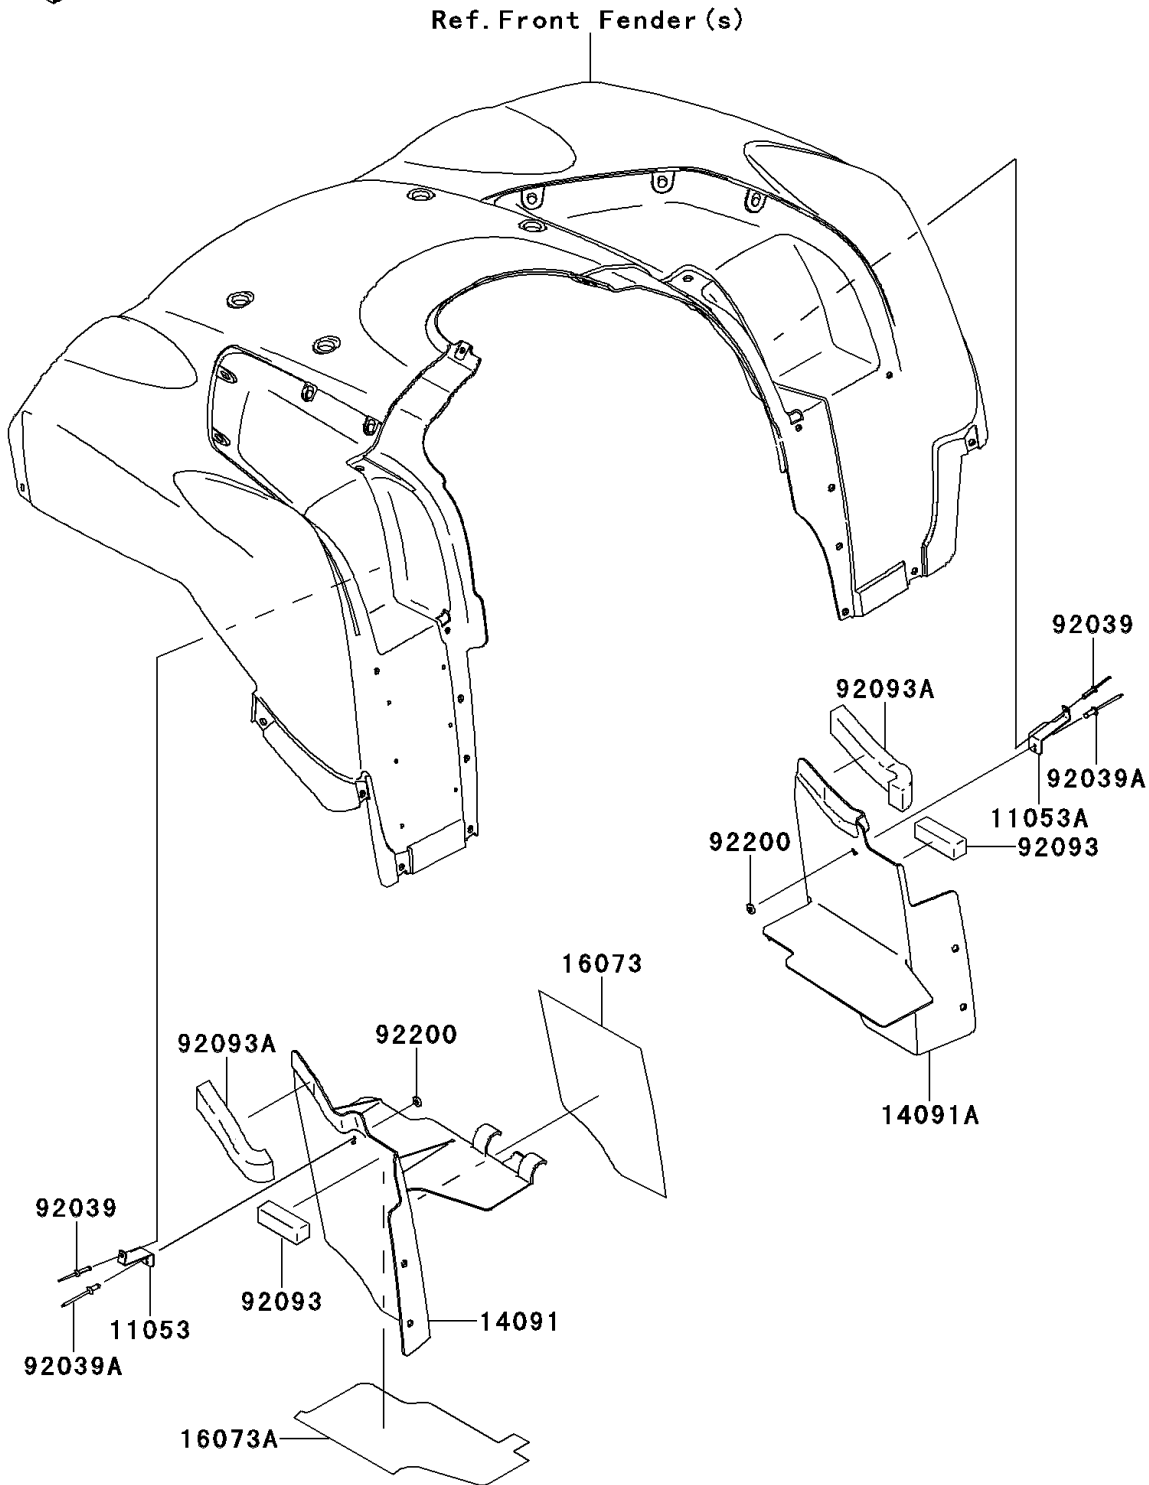

# 2011 BRUTE FORCE® 650 4x4i PARTS DIAGRAM

Flap

F2173

### Flap

ITEM NAME	PART NUMBER	QUANTITY
BRACKET,INNER FLAP,LH (Ref # 11053)	11053-1979	1
BRACKET,INNER FLAP,RH (Ref # 11053A)	11053-1980	1
COVER,FRONT FENDER,LH (Ref # 14091)	14091-0491	1
COVER,FRONT FENDER,RH (Ref # 14091A)	14091-0492	1
INSULATOR,INNER FLAP,LH,LWR (Ref # 16073)	16073-0037	1
INSULATOR,INNER FLAP,LH,UPP (Ref # 16073A)	16073-0038	1
RIVET (Ref # 92039)	92039-1260	2
RIVET,3.2X8 (Ref # 92039A)	92039-3763	2
SEAL,FR FENDER (Ref # 92093)	92093-0038	2
SEAL (Ref # 92093A)	92093-1580	2
WASHER,3.5X8X1 (Ref # 92200)	92200-1251	2